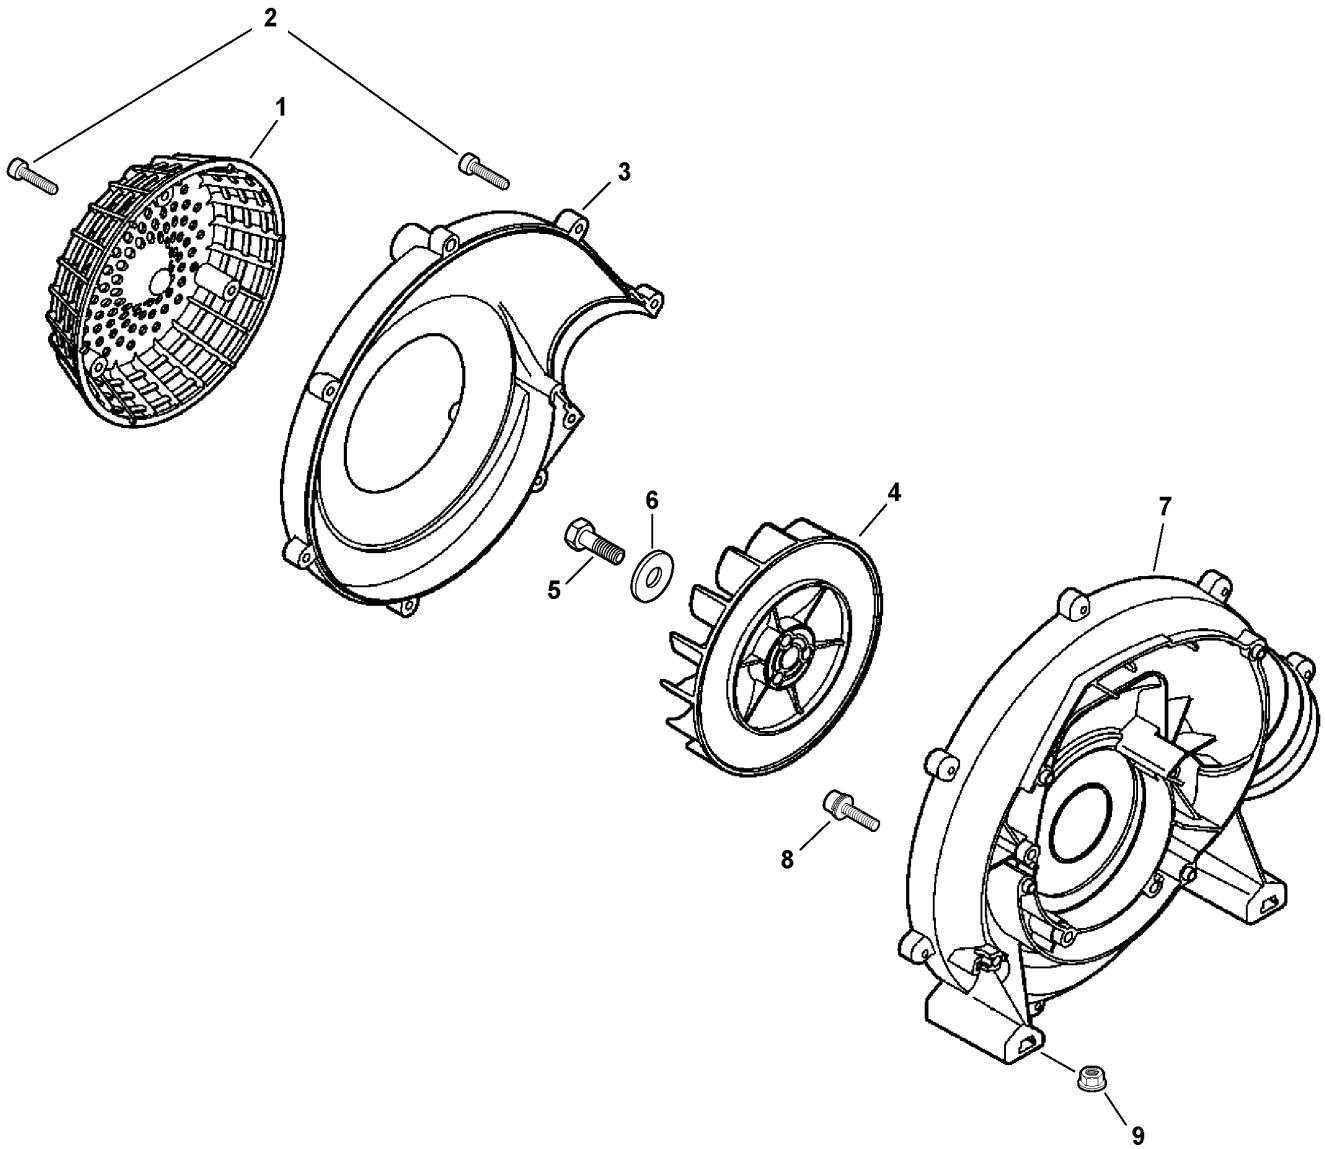

Footnotes

1: Also Included In GASKET KIT

023 0006 H00

ITEM	PART NUMBER	QTY	DESCRIPTION	REMARKS
1	C471000111	1	HANDLE (LEFT)	
2	90010505014	2	SCREW 5X14	
3	V204000150	1	BOLT 6	
4	90056250006	1	LOCKNUT 6	
5	69911804560	1	WASHER	
6	17816021060	2	WASHER, FRICTION	
7	V304000040	1	WASHER 6	
8	C472000050	1	FIXTURE, TRIGGER BRACKET	
9	C456000050	1	ARM, TRIGGER	
10	88995021060	2	SCREW 4X22 - TAPPING	
11	V336000000	1	WASHER 45	
12	V475003820	1	COVER - CORRUGATED -- 80mm	
13	C470000160	1	HOLDER, TRIGGER	
14	V430001760	1	CABLE, THROTTLE	INCLUDES ITEMS 15-16
15	90050000006	1	NUT	
16	V494000080	1	CAP, DUST	
17	A045000140	1	SWITCH, IGNITION	
18	V150001350	1	PLATE, EYE	
19	9114505016	1	SCREW 5X16	
20	V485000800	1	LEAD, GROUND	
21	90010605008	1	SCREW 5X8	
22	V144000181	1	COVER	
23	C471000100	1	HANDLE (RIGHT)	
24	C472000041	1	FIXTURE, TRIGGER BRACKET	
25	9114505020	3	SCREW 5X20	
26	61301907350	3	WASHER	

020 0010 H00

ITEM	PART NUMBER	QTY	DESCRIPTION	REMARKS
1	E165000170	1	TUBE, BLOWER - NOZZEL	
2	E165000140	1	TUBE, BLOWER - STRAIGHT	
3	E165000130	1	TUBE, BLOWER - SWIVEL	
4	V495000430	2	CLAMP	
5	E164000000	1	TUBE, BLOWER - FLEXIBLE	
6	E160000110	1	TUBE, BLOWER - ELBOW	
7	001106	1	BLOWER TUBE HELPER HANDLE	INCLUDES ITEMS 8-10
8	90010006045	1	BOLT 6X45	
9	90060000006	1	WASHER 6	
10	90052500006	1	WING NUT 6	