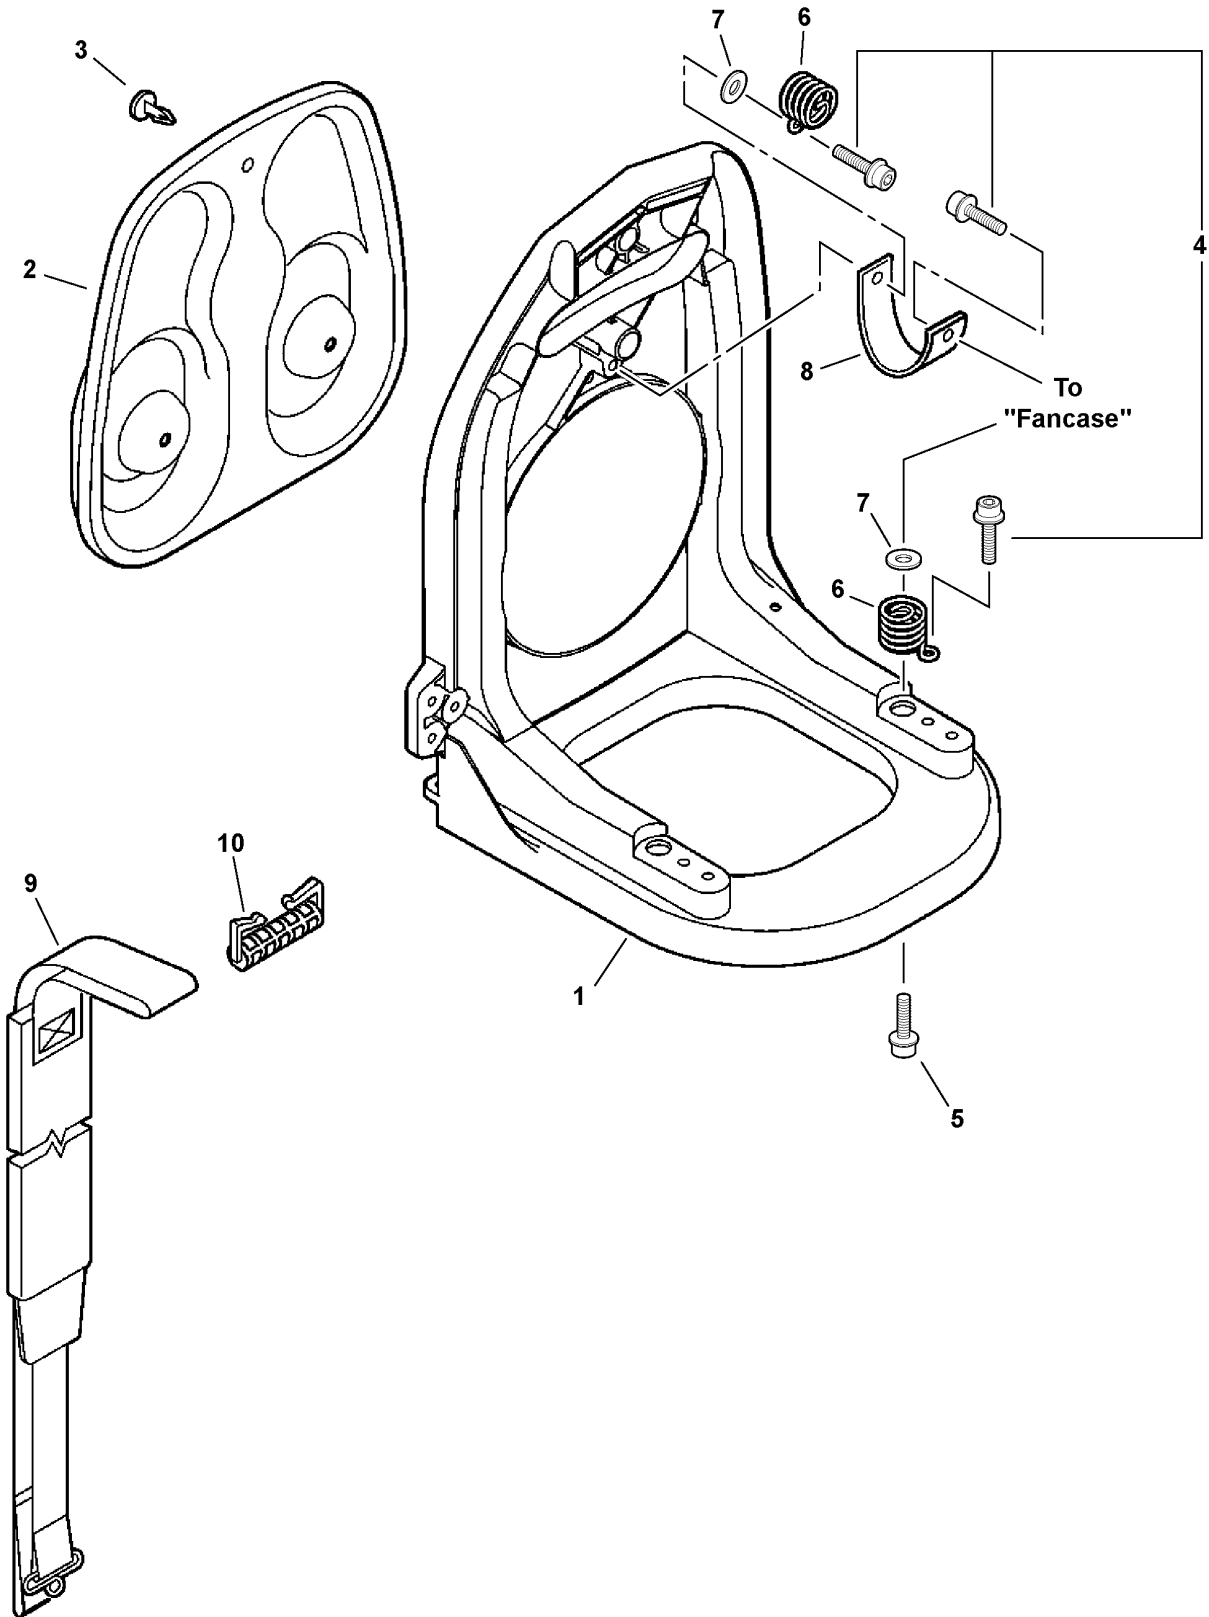

022 0007 000

ITEM	PART NUMBER	QTY	DESCRIPTION	REMARKS
1	C620000290	1	FRAME, BACKPACK	
2	C630000040	1	CUSHION, BACKPACK	
3	V491000120	3	CLIP	
4	9114705020	4	BOLT 5X20	
5	90010605014	2	SCREW 5X14	
6	V450000551	3	SPRING	
7	61301907350	4	WASHER	
8	C617000290	1	STRAP, SAFETY	
9	C061000161	2	HARNESS ASY	
10	V491000040	2	RETAINER, HARNESS