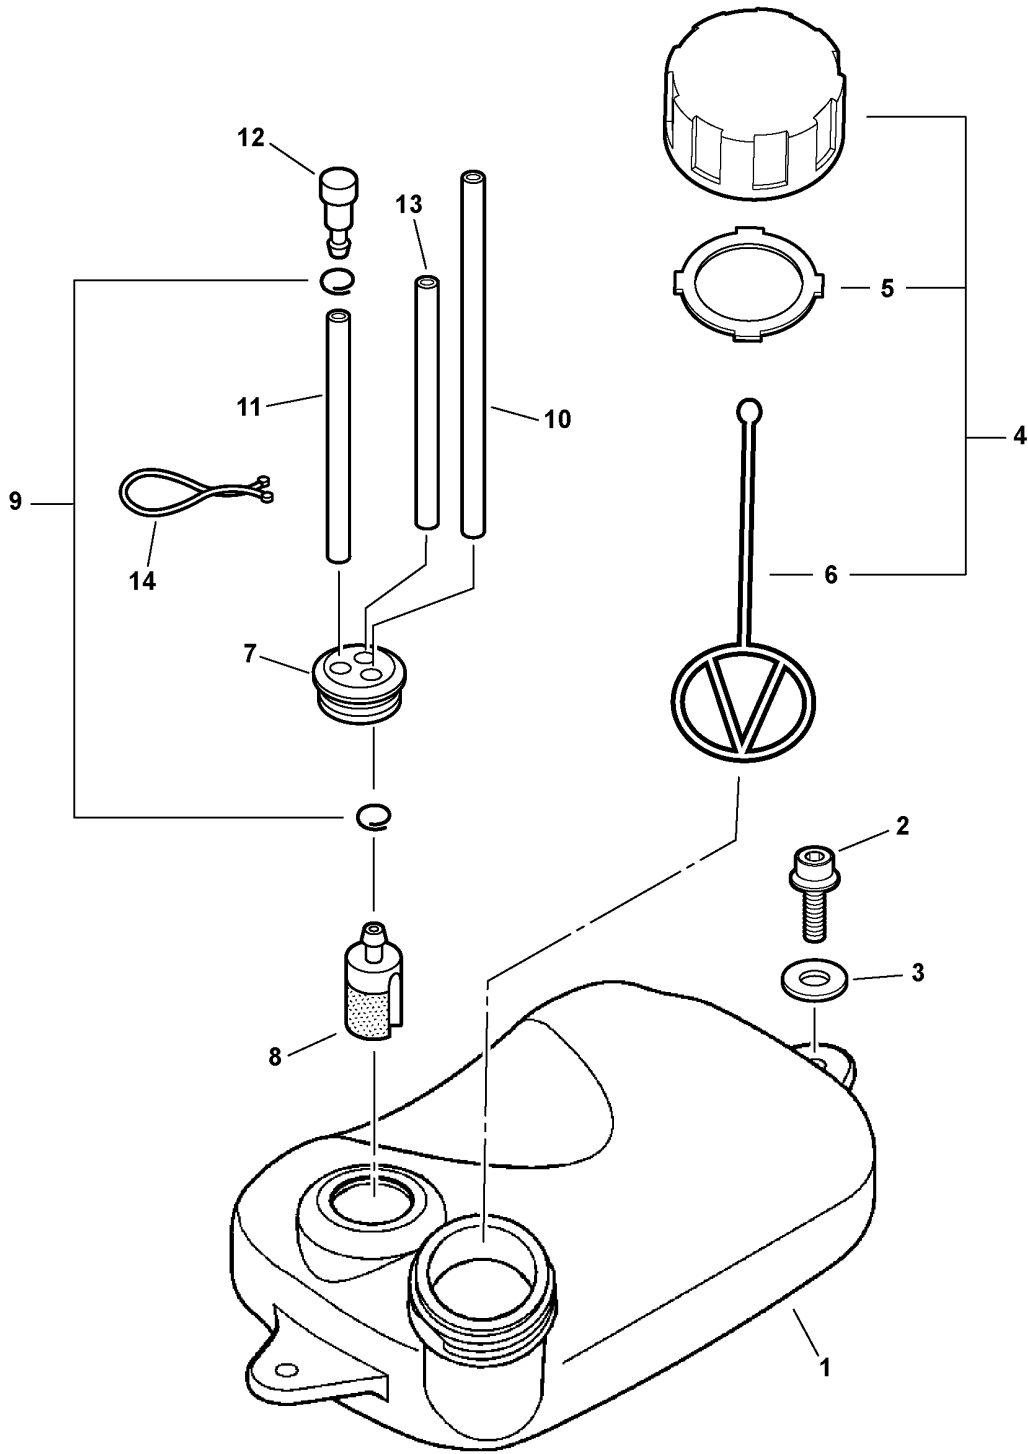

Table of Contents

Click Any Diagram Description Below To View That Diagram.

PB-265L S/N: 09001001 - 09999999

Starter.....	4
Fuel System.....	6
Intake.....	8
Carburetor -- RB-K85.....	10
Exhaust.....	12
Hip Mount Throttle.....	14
Posi-Loc Blower Tubes.....	16
Fan Case.....	18
Backpack Frame, Harness.....	20
Ignition.....	22
Engine, Short Block - SB1092.....	24
Labels.....	26
Gasket Kit -- P021012380.....	28
Part Number Index.....	30
Part Description Index.....	31

This Page Intentionally Left Blank

004 0018 000

ITEM	PART NUMBER	QTY	DESCRIPTION	REMARKS
1	A05000110	1	RECOIL STARTER ASY	INCLUDES ITEMS 2-10
2	17723661830	1	SCREW	
3	P022008280	1	PLATE, CAM	
4	P022008270	1	SPRING, DAMPER	
5	P022008260	1	ROPE, STARTER - 3X700mm	REPOWER BULK OPTION: 99944440000
6	P022006830	1	DRUM	
7	17722042030	1	SPRING, REWIND	
8	17724611120	1	CLIP, STARTER ROPE	
9	17722827030	1	GRIP, STARTER	
10	17722742030	1	GUIDE, ROPE	
11	9114505016	3	SCREW 5X16	
12	A190000581	1	COVER, ENGINE	
13	9114505020	7	SCREW 5X20	
14	A052000200	1	STARTER PAWL ASY	INCLUDES ITEMS 15-17
15	90070000004	2	E-RING 4	
16	17723412220	2	SPRING, RETURN	
17	P022006850	2	PAWL, STARTER	
18	V376000830	1	SPACER	
19	90016304016	4	SCREW 4X16	

002 0013 000

ITEM	PART NUMBER	QTY	DESCRIPTION	REMARKS
1	A350000470	1	TANK, FUEL	
2	9114705020	2	BOLT 5X20	
3	61301907350	2	WASHER	
4	13100455530	1	CAP ASY	
5	13101655830	1	GASKET, CAP	
6	13105156030	1	CONNECTOR, CAP	
7	13211555930	1	GROMMET	
8	13120507320	1	FILTER, FUEL	
9	13201309820	2	CLIP	
10	V471001230	1	PIPE, FUEL - 3X5X210mm	REPOWER BULK OPTION: 90014
11	V471001200	1	PIPE, VENT - 3X5X70mm	REPOWER BULK OPTION: 90014
12	A356000030	1	VENT ASY	
13	V471000630	1	PIPE, RETURN - 3X6X120mm	REPOWER BULK OPTION: 90017
14	13201305060	1	CLIP, PIPE	