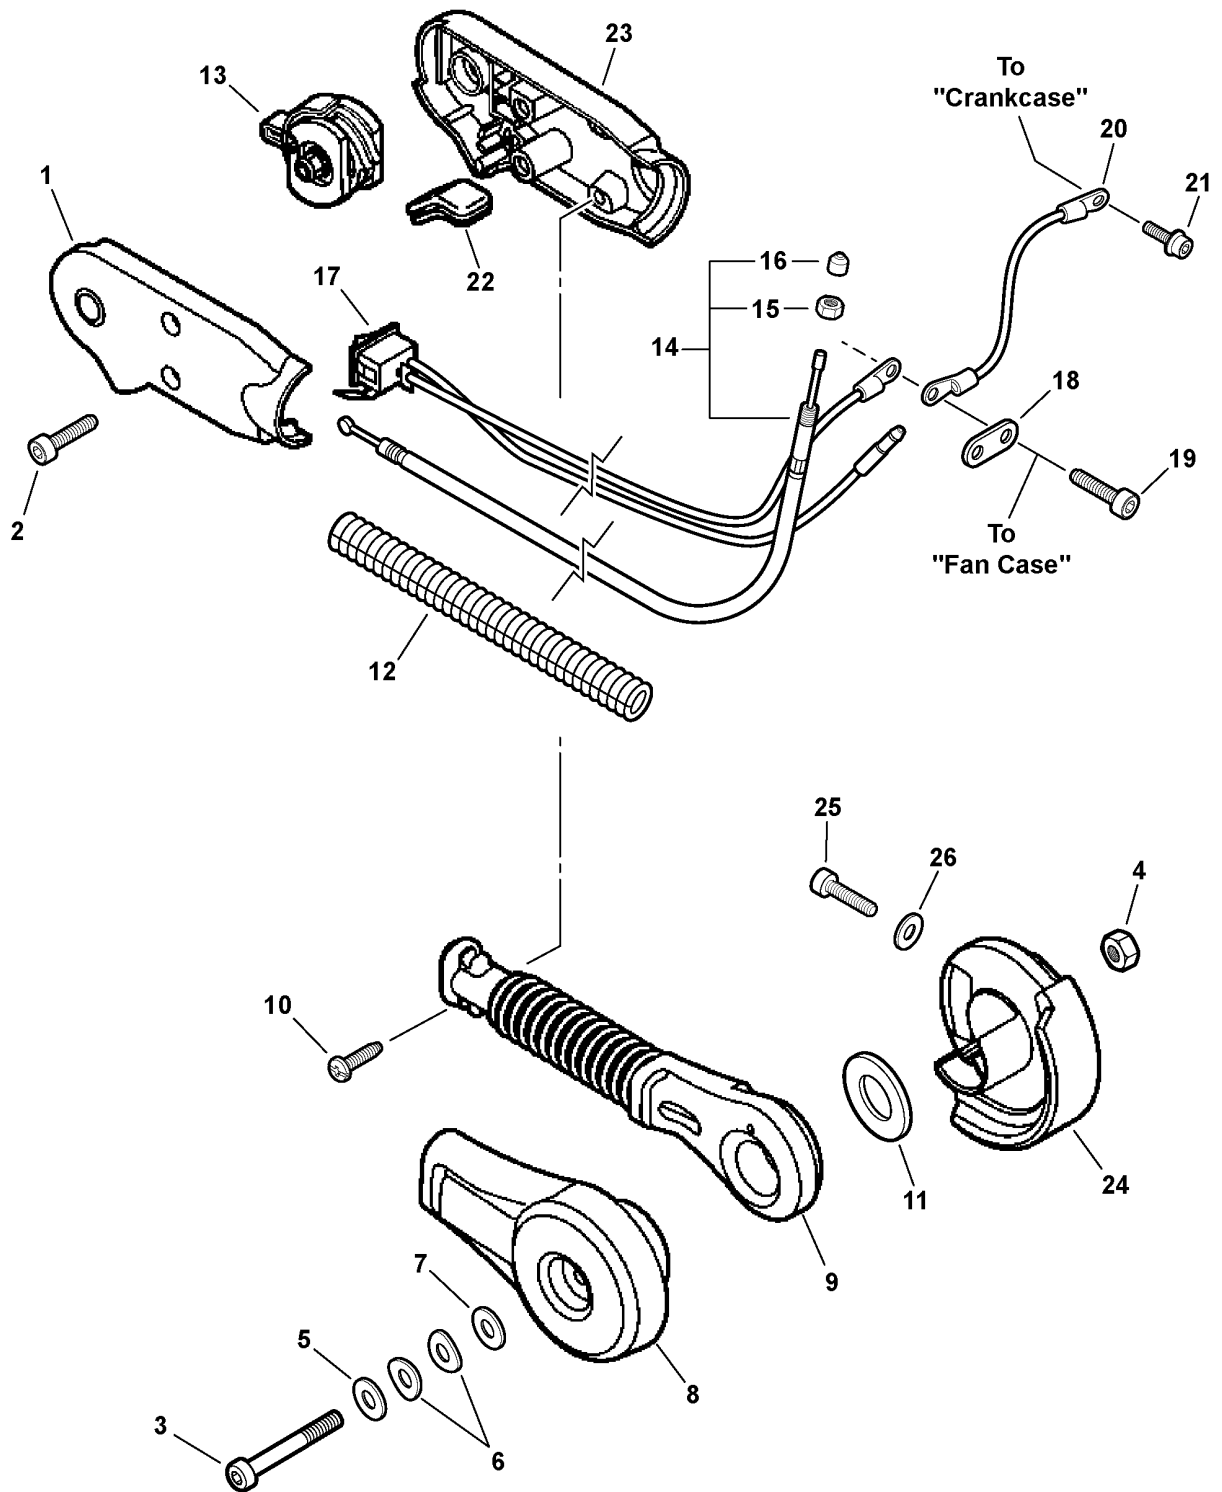

This Page Intentionally Left Blank

004 0018 000

ITEM	PART NUMBER	QTY	DESCRIPTION	REMARKS
1	A05000110	1	RECOIL STARTER ASY	INCLUDES ITEMS 2-10
2	17723661830	1	SCREW	
3	P022008280	1	PLATE, CAM	
4	P022008270	1	SPRING, DAMPER	
5	P022008260	1	ROPE, STARTER - 3X700mm	REPOWER BULK OPTION: 99944440000
6	P022006830	1	DRUM	
7	17722042030	1	SPRING, REWIND	
8	17724611120	1	CLIP, STARTER ROPE	
9	17722827030	1	GRIP, STARTER	
10	17722742030	1	GUIDE, ROPE	
11	9114505016	3	SCREW 5X16	
12	A190000581	1	COVER, ENGINE	
13	9114505020	7	SCREW 5X20	
14	A052000200	1	STARTER PAWL ASY	INCLUDES ITEMS 15-17
15	90070000004	2	E-RING 4	
16	17723412220	2	SPRING, RETURN	
17	P022006850	2	PAWL, STARTER	
18	V376000830	1	SPACER	
19	90016304016	4	SCREW 4X16	

Footnotes

1: Also Included In GASKET KIT

023 0006 H00

ITEM	PART NUMBER	QTY	DESCRIPTION	REMARKS
1	C471000111	1	HANDLE (LEFT)	
2	90010505014	2	SCREW 5X14	
3	V204000150	1	BOLT 6	
4	90056250006	1	LOCKNUT 6	
5	69911804560	1	WASHER	
6	17816021060	2	WASHER, FRICTION	
7	V304000040	1	WASHER 6	
8	C472000050	1	FIXTURE, TRIGGER BRACKET	
9	C456000050	1	ARM, TRIGGER	
10	88995021060	2	SCREW 4X22 - TAPPING	
11	V336000000	1	WASHER 45	
12	V475003820	1	COVER - CORRUGATED -- 80mm	
13	C470000160	1	HOLDER, TRIGGER	
14	V430001760	1	CABLE, THROTTLE	INCLUDES ITEMS 15-16
15	90050000006	1	NUT	
16	V494000080	1	CAP, DUST	
17	A045000140	1	SWITCH, IGNITION	
18	V150001350	1	PLATE, EYE	
19	9114505016	1	SCREW 5X16	
20	V485000800	1	LEAD, GROUND	
21	90010605008	1	SCREW 5X8	
22	V144000181	1	COVER	
23	C471000100	1	HANDLE (RIGHT)	
24	C472000041	1	FIXTURE, TRIGGER BRACKET	
25	9114505020	3	SCREW 5X20	
26	61301907350	3	WASHER	