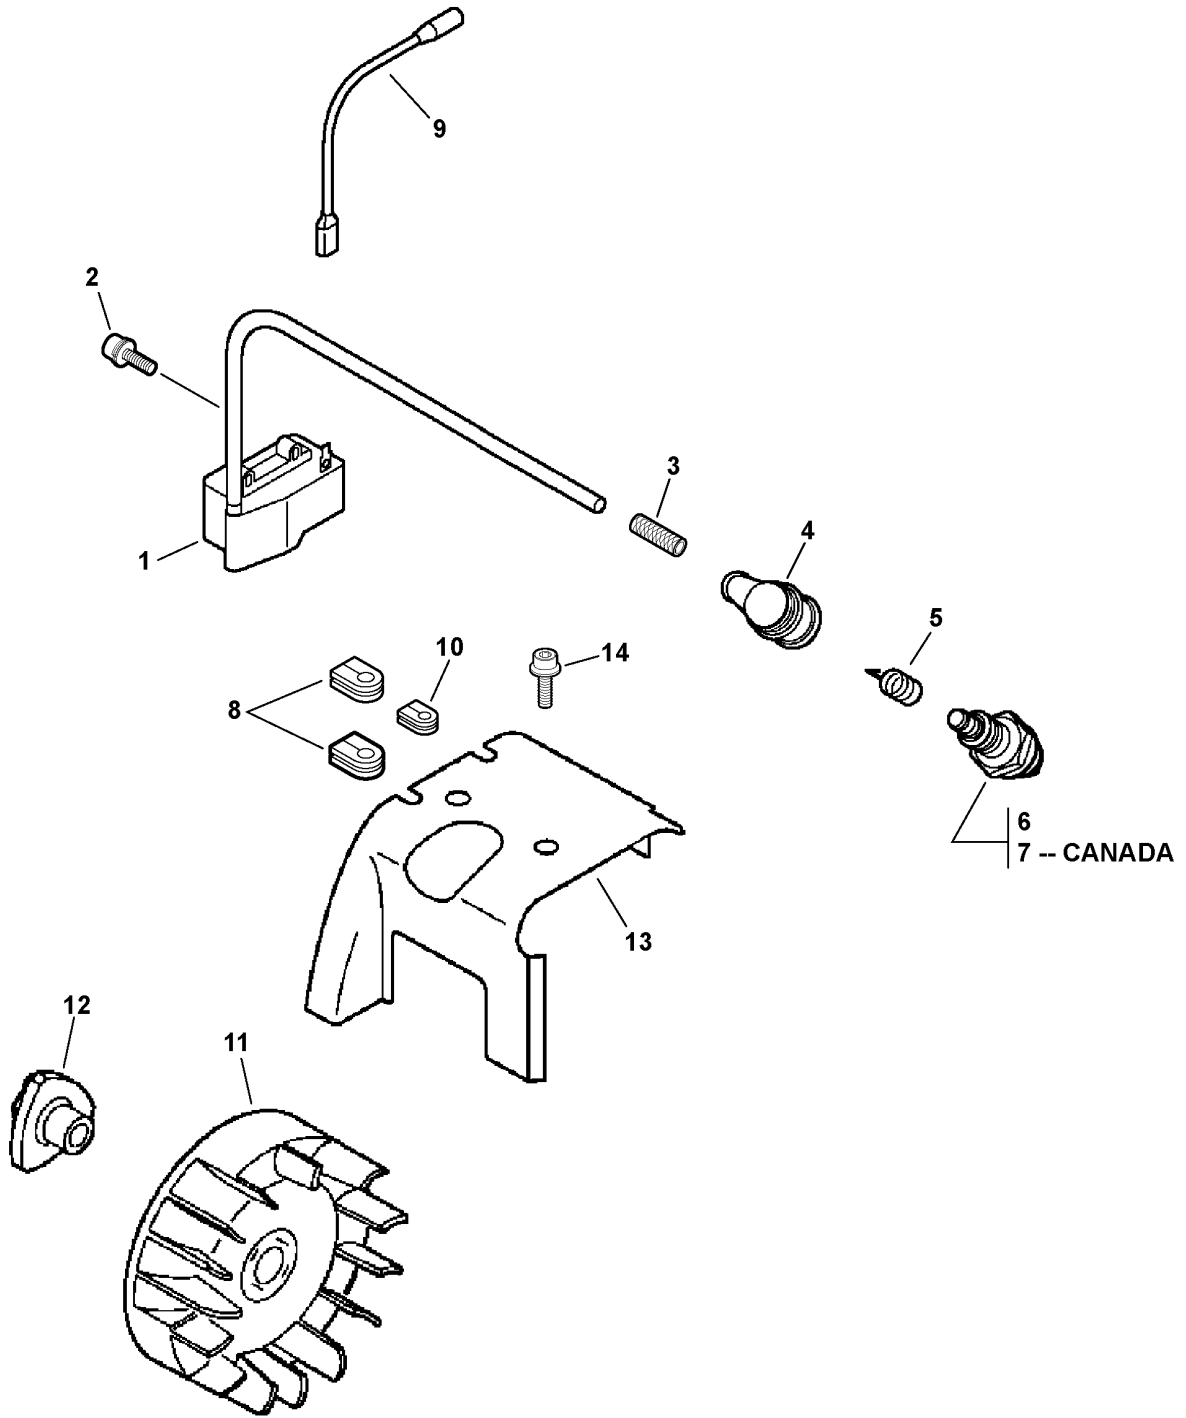

007 0019 000

ITEM	PART NUMBER	QTY	DESCRIPTION	REMARKS
1	A411000290	1	COIL, IGNITION	
2	9111304020	2	BOLT 4X20	
3	V475003380	1	TUBE, INSULATOR	
4	A427000013	1	CAP, SPARK PLUG	
5	A426000010	1	TERMINAL, SPARK PLUG CAP	
6	15901019830	1	SPARK PLUG -- BPM-8Y	
7	A425000000	1	SPARK PLUG -- BPMR-8Y¹	
8	15611004920	2	GROMMET	
9	V485000740	1	LEAD, IGNITION	
10	15211505530	1	GROMMET	
11	A409000210	1	FLYWHEEL	
12	E101000071	1	HUB, FAN	
13	A160000771	1	COVER, CYLINDER	
14	90010605008	2	SCREW 5X8	

Footnotes

1: CANADA MODELS