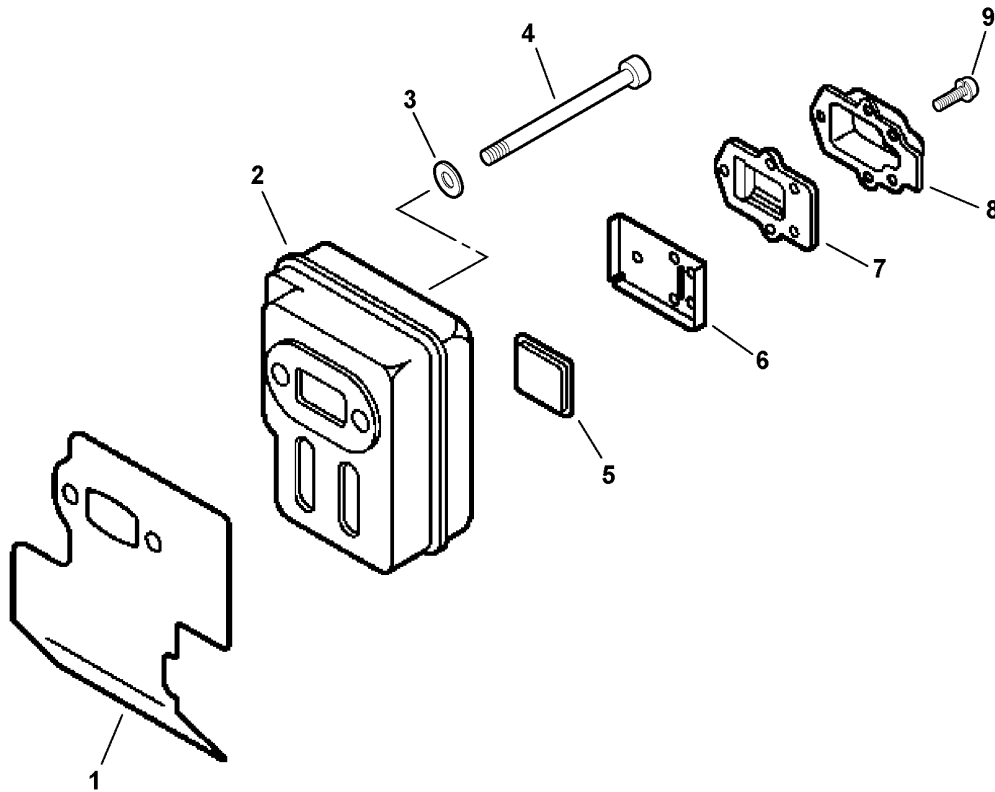

Footnotes

- 1: Also Included In REPOWER TUNE-UP
 2: Also Included In GASKET KIT

RBK85 0000 000

ITEM	PART NUMBER	QTY	DESCRIPTION	REMARKS
	A021001350	1	CARBURETOR -- RB-K85	
1	P005002000	1	ROTOR COVER ASY	
2	12534413931	3	SCREW, ROTOR COVER	
3	P005001240	1	SWIVEL	
4	P005000190	1	E-RING	
5	P005000100	1	SCREW, THROTTLE ADJUST	
6	P005001270	1	PLUG	
7	P005000280	1	O-RING	
8	-----	1	BODY, CARBURETOR	NOT AVAILABLE SEPARATELY
9	P005001270	1	PLUG	
10	P005001260	1	NEEDLE - HIGH SPEED	
11	P005001890	1	PURGE BASE ASY	
12	P005000270	1	SCREW, PURGE BASE ASY	
13	12538108660	1	BULB, PURGE	
14	P005000250	1	RETAINER, PURGE BULB	
15	P005001900	4	SCREW, RETAINER	
16	12534252130	1	COVER, DIAPHRAGM	
17	12534452130	2	SCREW, DIAPHRAGM COVER	
18	12533942030	1	SCREW, METERING LEVER PIN	
19	P005001670	1	REPAIR KIT	INCLUDES ITEMS 21-30
20	P005001000	1	ROLLER, GUIDE	
21	-----	1	PIN, METERING LEVER	
22	-----	1	VALVE, INLET NEEDLE	
23	-----	1	LEVER, METERING	
24	-----	1	SPRING, METERING LEVER	
25	-----	1	STRAINER	
26	-----	1	DIAPHRAGM, PUMP	
27	-----	1	GASKET, PUMP	
28	-----	1	GASKET, METERING DIAPHRAGM	
29	-----	1	DIAPHRAGM, METERING	
30	P005001660	1	DIAPRAGM/GASKET KIT	INCLUDES ITEMS 32-35
31	-----	1	DIAPHRAGM, PUMP	
32	-----	1	GASKET, PUMP	
33	-----	1	GASKET, METERING DIAPHRAGM	
34	-----	1	DIAPHRAGM, METERING	