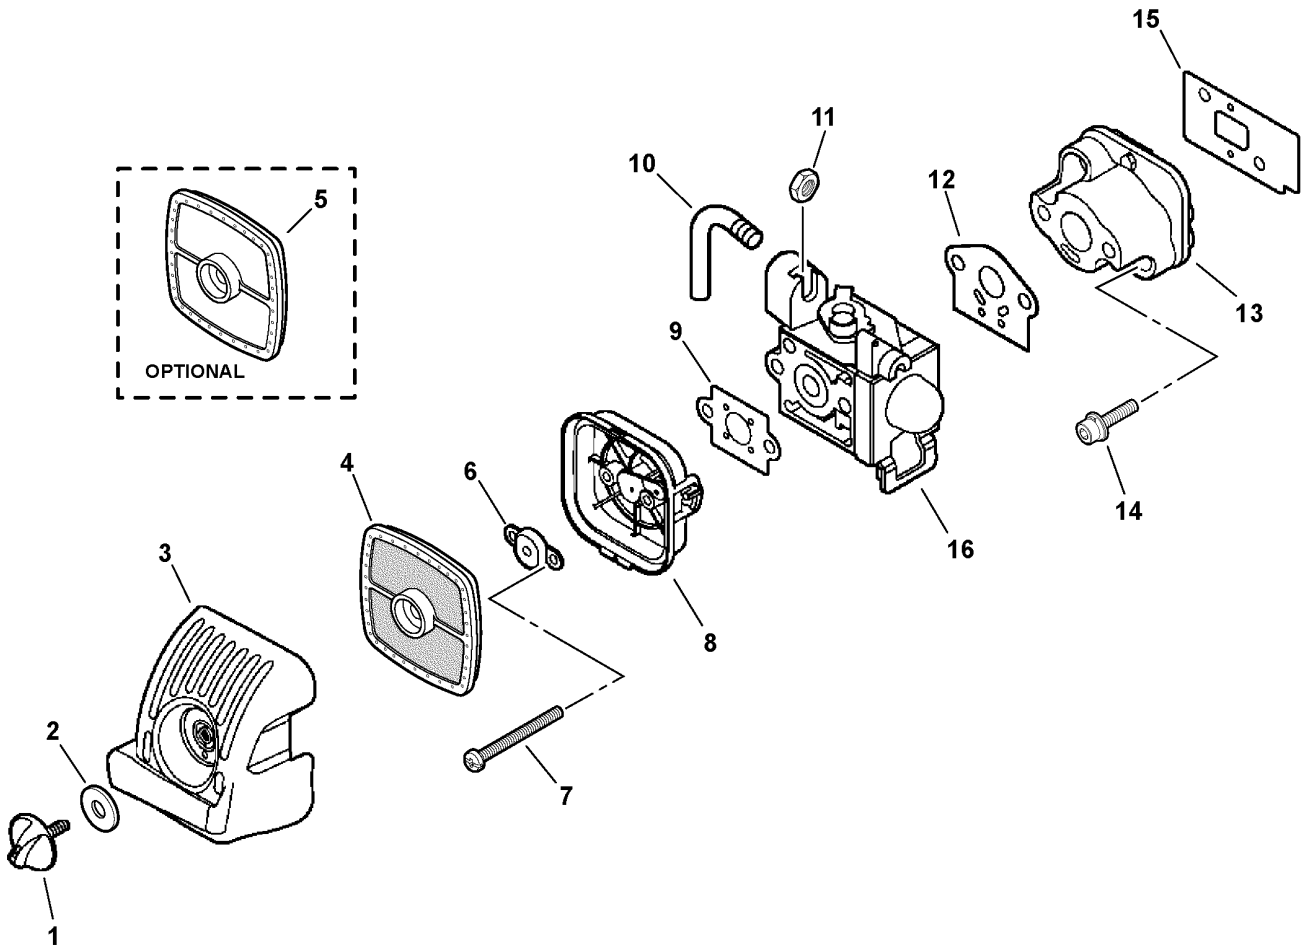

This Page Intentionally Left Blank

004 0018 000

ITEM	PART NUMBER	QTY	DESCRIPTION	REMARKS
1	A05000110	1	RECOIL STARTER ASY	INCLUDES ITEMS 2-10
2	17723661830	1	SCREW	
3	P022008280	1	PLATE, CAM	
4	P022008270	1	SPRING, DAMPER	
5	P022008260	1	ROPE, STARTER - 3X700mm	REPOWER BULK OPTION: 99944440000
6	P022006830	1	DRUM	
7	17722042030	1	SPRING, REWIND	
8	17724611120	1	CLIP, STARTER ROPE	
9	17722827030	1	GRIP, STARTER	
10	17722742030	1	GUIDE, ROPE	
11	9114505016	3	SCREW 5X16	
12	A190000581	1	COVER, ENGINE	
13	9114505020	7	SCREW 5X20	
14	A052000200	1	STARTER PAWL ASY	INCLUDES ITEMS 15-17
15	90070000004	2	E-RING 4	
16	17723412220	2	SPRING, RETURN	
17	P022006850	2	PAWL, STARTER	
18	V376000830	1	SPACER	
19	90016304016	4	SCREW 4X16	

002 0013 000

ITEM	PART NUMBER	QTY	DESCRIPTION	REMARKS
1	A350000470	1	TANK, FUEL	
2	9114705020	2	BOLT 5X20	
3	61301907350	2	WASHER	
4	13100455530	1	CAP ASY	
5	13101655830	1	GASKET, CAP	
6	13105156030	1	CONNECTOR, CAP	
7	13211555930	1	GROMMET	
8	13120507320	1	FILTER, FUEL	
9	13201309820	2	CLIP	
10	V471001230	1	PIPE, FUEL - 3X5X210mm	REPOWER BULK OPTION: 90014
11	V471001200	1	PIPE, VENT - 3X5X70mm	REPOWER BULK OPTION: 90014
12	A356000030	1	VENT ASY	
13	V471000630	1	PIPE, RETURN - 3X6X120mm	REPOWER BULK OPTION: 90017
14	13201305060	1	CLIP, PIPE	