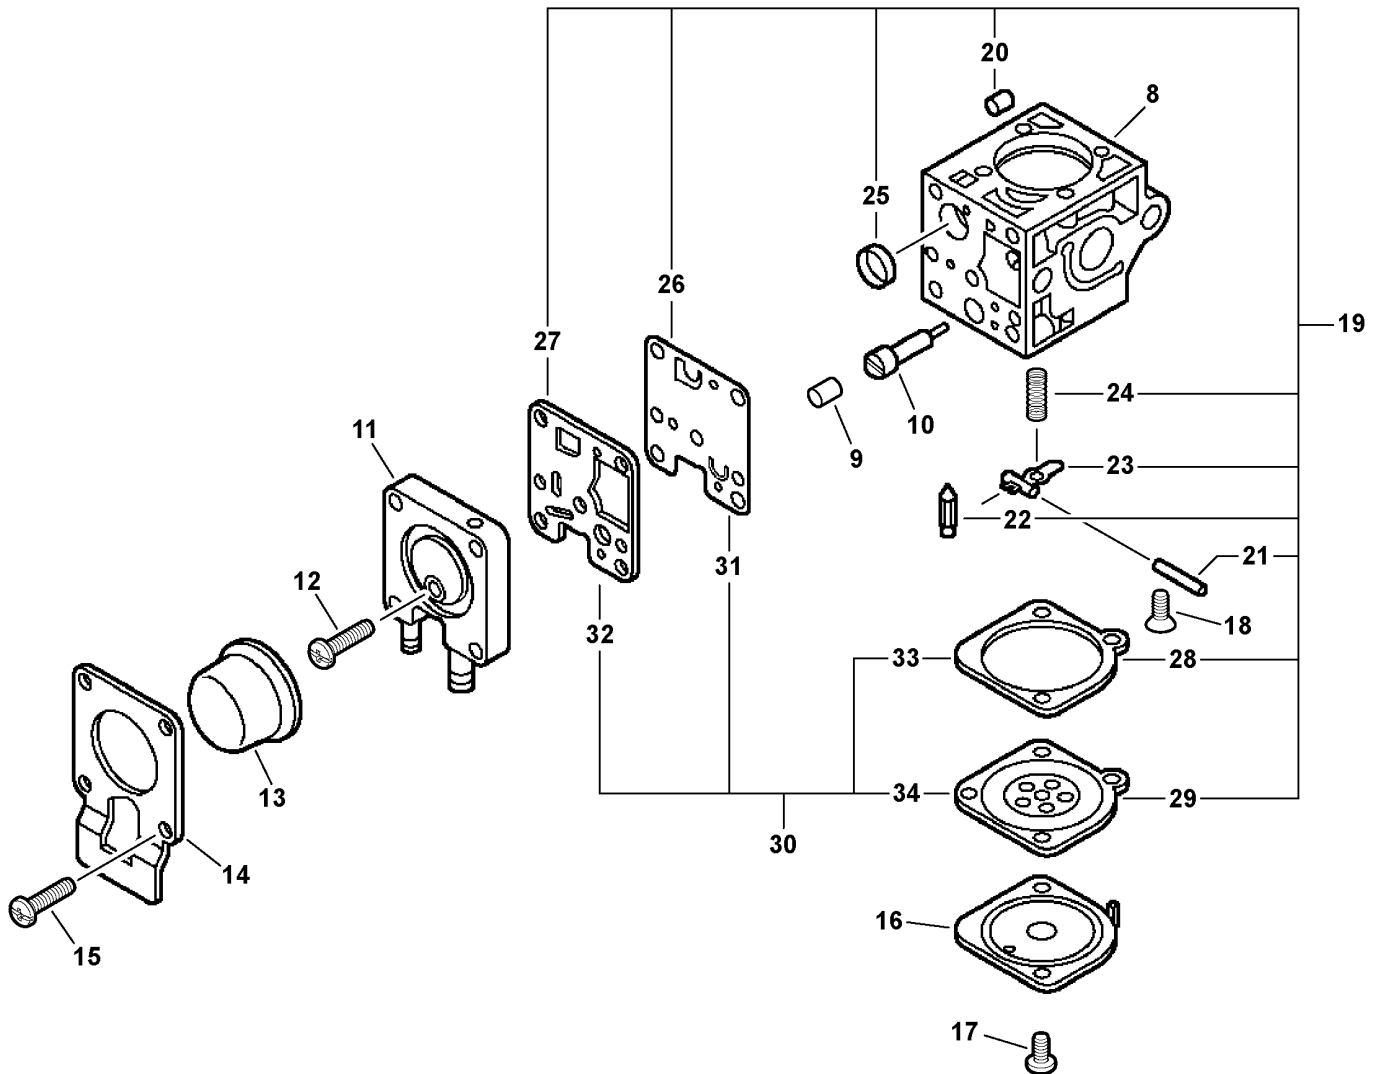

Footnotes

- 1: Also Included In REPOWER TUNE-UP
 2: Also Included In GASKET KIT

RBK85 0000 000

ITEM	PART NUMBER	QTY	DESCRIPTION	REMARKS
	A021001350	1	CARBURETOR -- RB-K85	
1	P005002000	1	ROTOR COVER ASY	
2	12534413931	3	SCREW, ROTOR COVER	
3	P005001240	1	SWIVEL	
4	P005000190	1	E-RING	
5	P005000100	1	SCREW, THROTTLE ADJUST	
6	P005001270	1	PLUG	
7	P005000280	1	O-RING	
8	-----	1	BODY, CARBURETOR	NOT AVAILABLE SEPARATELY
9	P005001270	1	PLUG	
10	P005001260	1	NEEDLE - HIGH SPEED	
11	P005001890	1	PURGE BASE ASY	
12	P005000270	1	SCREW, PURGE BASE ASY	
13	12538108660	1	BULB, PURGE	
14	P005000250	1	RETAINER, PURGE BULB	
15	P005001900	4	SCREW, RETAINER	
16	12534252130	1	COVER, DIAPHRAGM	
17	12534452130	2	SCREW, DIAPHRAGM COVER	
18	12533942030	1	SCREW, METERING LEVER PIN	
19	P005001670	1	REPAIR KIT	INCLUDES ITEMS 21-30
20	P005001000	1	ROLLER, GUIDE	
21	-----	1	PIN, METERING LEVER	
22	-----	1	VALVE, INLET NEEDLE	
23	-----	1	LEVER, METERING	
24	-----	1	SPRING, METERING LEVER	
25	-----	1	STRAINER	
26	-----	1	DIAPHRAGM, PUMP	
27	-----	1	GASKET, PUMP	
28	-----	1	GASKET, METERING DIAPHRAGM	
29	-----	1	DIAPHRAGM, METERING	
30	P005001660	1	DIAPRAGM/GASKET KIT	INCLUDES ITEMS 32-35
31	-----	1	DIAPHRAGM, PUMP	
32	-----	1	GASKET, PUMP	
33	-----	1	GASKET, METERING DIAPHRAGM	
34	-----	1	DIAPHRAGM, METERING	