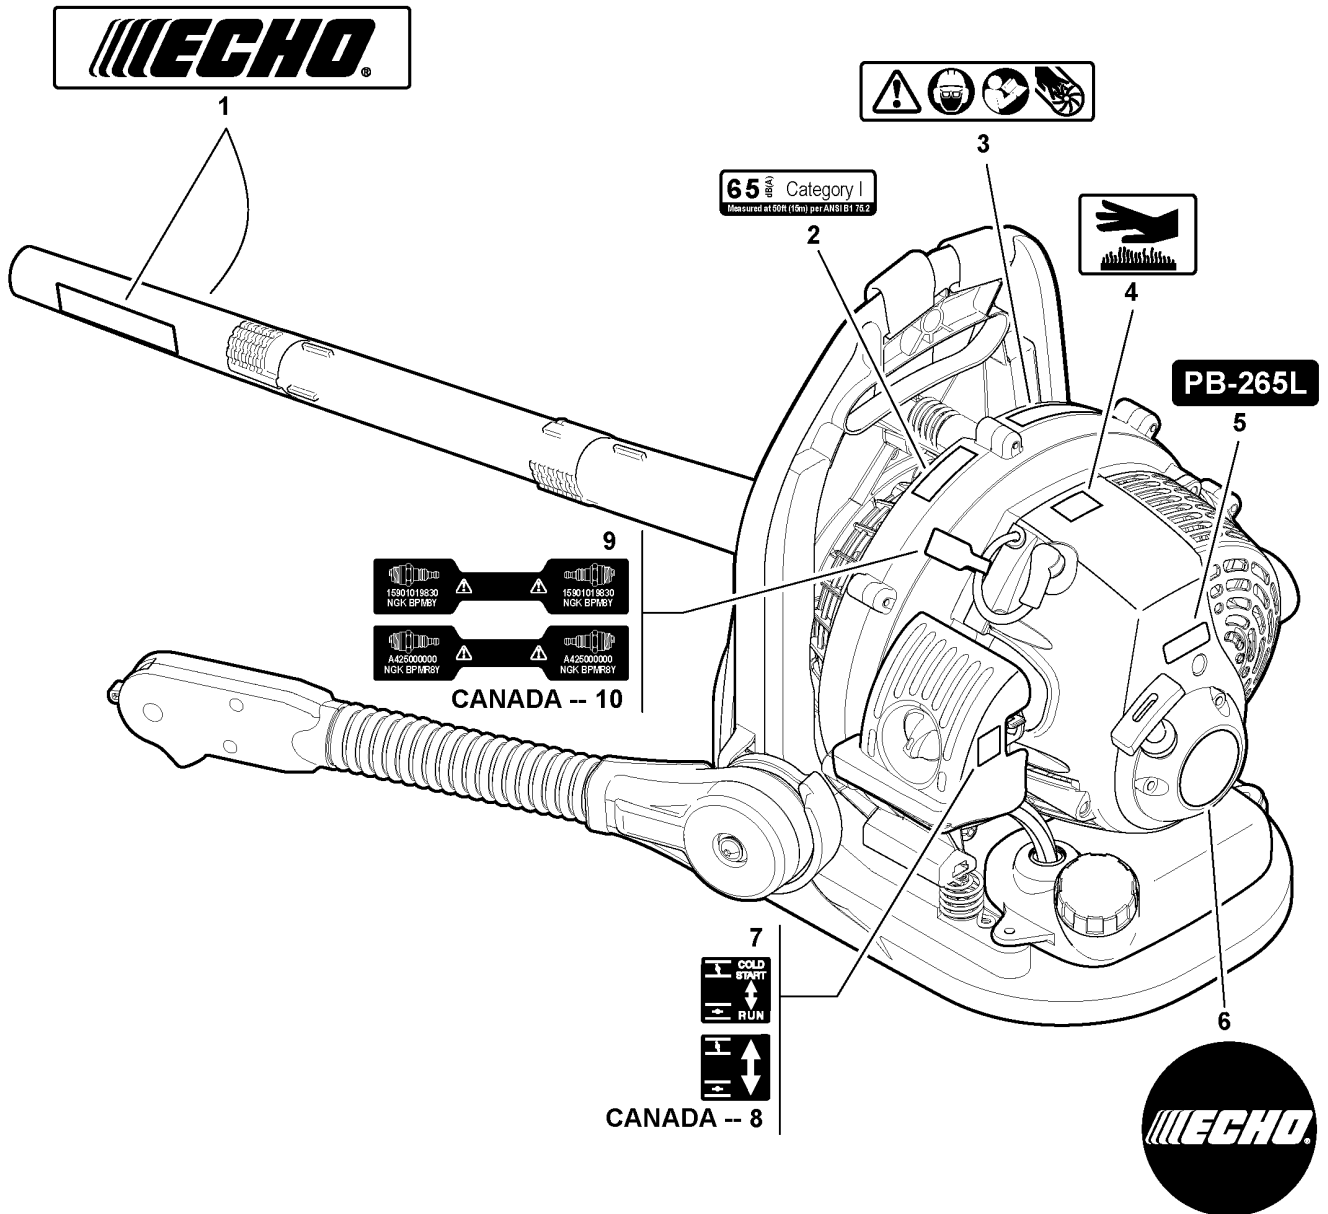

100 0018 000

PB-265L Power Blower

Labels

ITEM	PART NUMBER	QTY	DESCRIPTION	REMARKS
1	89011804262	2	LABEL, ECHO	
2	X508000120	1	LABEL, NOISE	
3	X505002080	1	LABEL, CAUTION	
4	X505002310	1	LABEL - CAUTION -- HOT	
5	X503007590	1	LABEL - MODEL -- PB-265L	
6	X502000330	1	LABEL, ECHO	
7	X506000080	1	LABEL, CHOKE	
8	X506000090	1	LABEL, CHOKE¹	
9	X532000671	1	LABEL - SPARK PLUG -- BPM-8Y	
10	X532000720	1	LABEL - SPARK PLUG -- BPMR-8Y¹	

Footnotes

1: CANADA MODELS