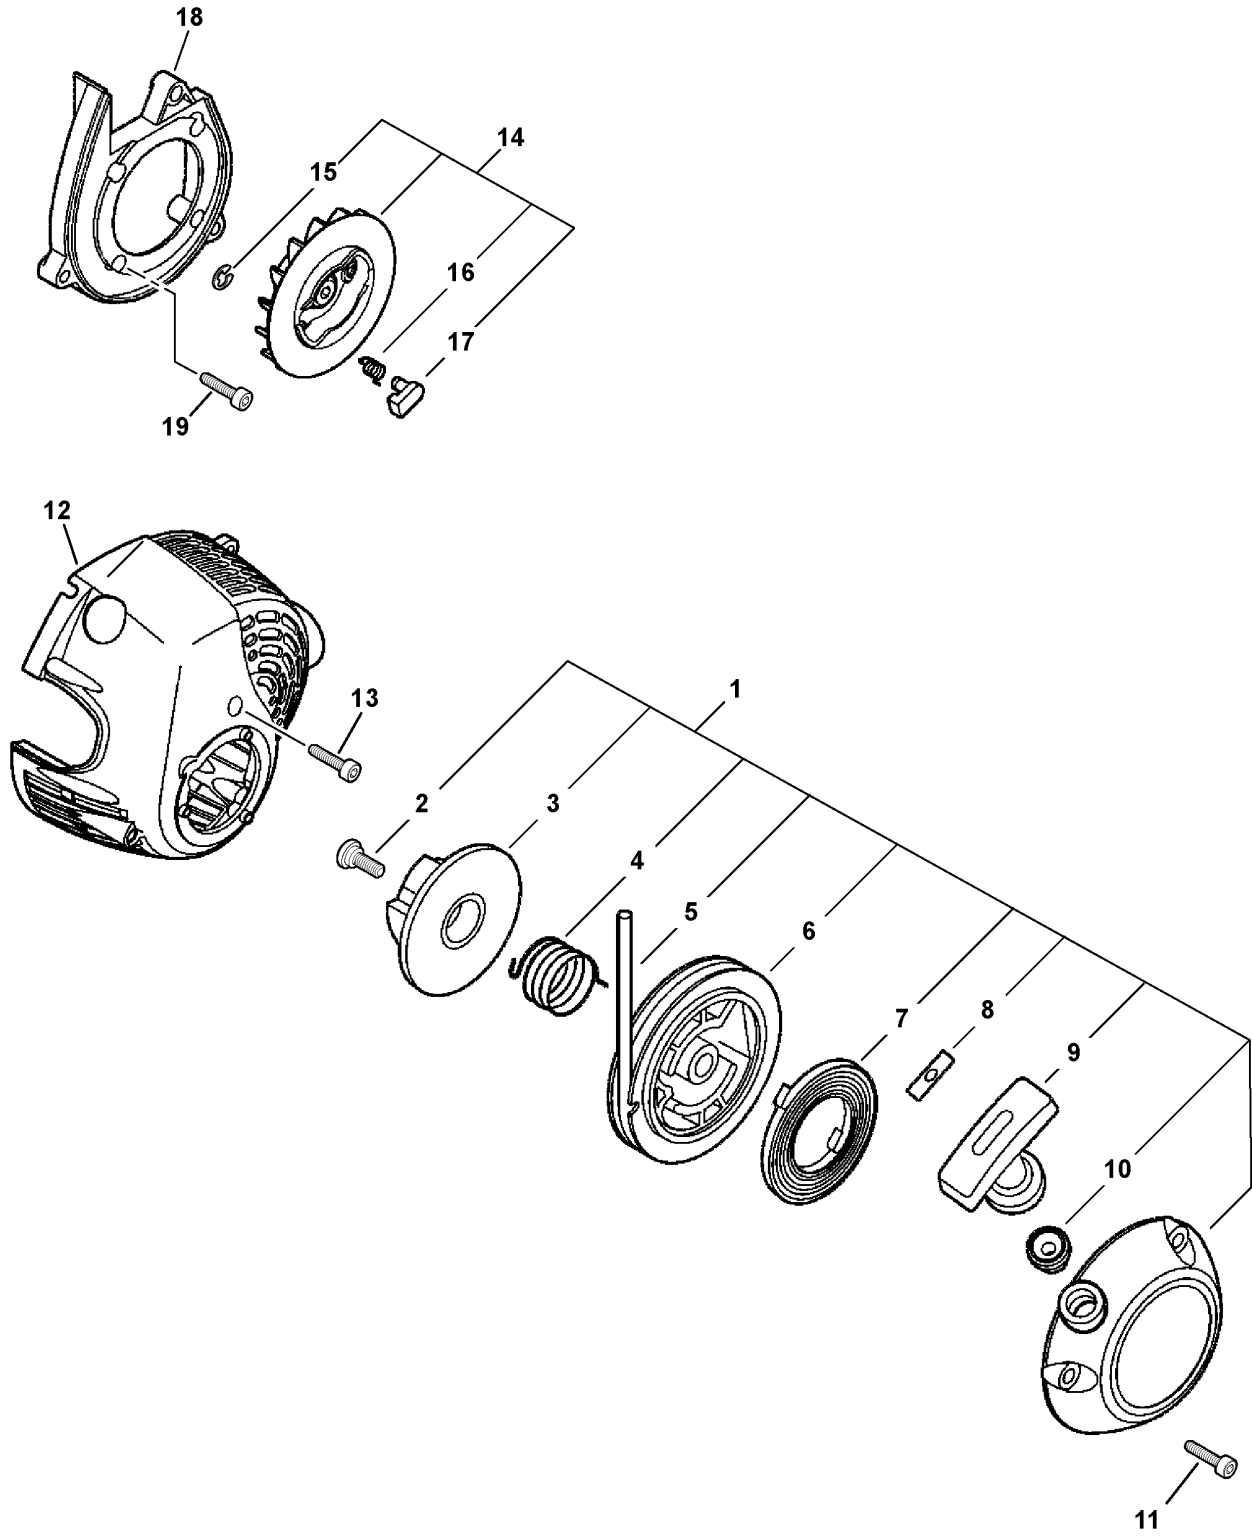

Table of Contents

Click Any Diagram Description Below To View That Diagram.

PB-265L S/N: 09001001 - 09999999

Starter.....	4
Fuel System.....	6
Intake.....	8
Carburetor -- RB-K85.....	10
Exhaust.....	12
Hip Mount Throttle.....	14
Posi-Loc Blower Tubes.....	16
Fan Case.....	18
Backpack Frame, Harness.....	20
Ignition.....	22
Engine, Short Block - SB1092.....	24
Labels.....	26
Gasket Kit -- P021012380.....	28
Part Number Index.....	30
Part Description Index.....	31

This Page Intentionally Left Blank

004 0018 000

ITEM	PART NUMBER	QTY	DESCRIPTION	REMARKS
1	A05000110	1	RECOIL STARTER ASY	INCLUDES ITEMS 2-10
2	17723661830	1	SCREW	
3	P022008280	1	PLATE, CAM	
4	P022008270	1	SPRING, DAMPER	
5	P022008260	1	ROPE, STARTER - 3X700mm	REPOWER BULK OPTION: 99944440000
6	P022006830	1	DRUM	
7	17722042030	1	SPRING, REWIND	
8	17724611120	1	CLIP, STARTER ROPE	
9	17722827030	1	GRIP, STARTER	
10	17722742030	1	GUIDE, ROPE	
11	9114505016	3	SCREW 5X16	
12	A190000581	1	COVER, ENGINE	
13	9114505020	7	SCREW 5X20	
14	A052000200	1	STARTER PAWL ASY	INCLUDES ITEMS 15-17
15	90070000004	2	E-RING 4	
16	17723412220	2	SPRING, RETURN	
17	P022006850	2	PAWL, STARTER	
18	V376000830	1	SPACER	
19	90016304016	4	SCREW 4X16	

002 0013 000

ITEM	PART NUMBER	QTY	DESCRIPTION	REMARKS
1	A350000470	1	TANK, FUEL	
2	9114705020	2	BOLT 5X20	
3	61301907350	2	WASHER	
4	13100455530	1	CAP ASY	
5	13101655830	1	GASKET, CAP	
6	13105156030	1	CONNECTOR, CAP	
7	13211555930	1	GROMMET	
8	13120507320	1	FILTER, FUEL	
9	13201309820	2	CLIP	
10	V471001230	1	PIPE, FUEL - 3X5X210mm	REPOWER BULK OPTION: 90014
11	V471001200	1	PIPE, VENT - 3X5X70mm	REPOWER BULK OPTION: 90014
12	A356000030	1	VENT ASY	
13	V471000630	1	PIPE, RETURN - 3X6X120mm	REPOWER BULK OPTION: 90017
14	13201305060	1	CLIP, PIPE	