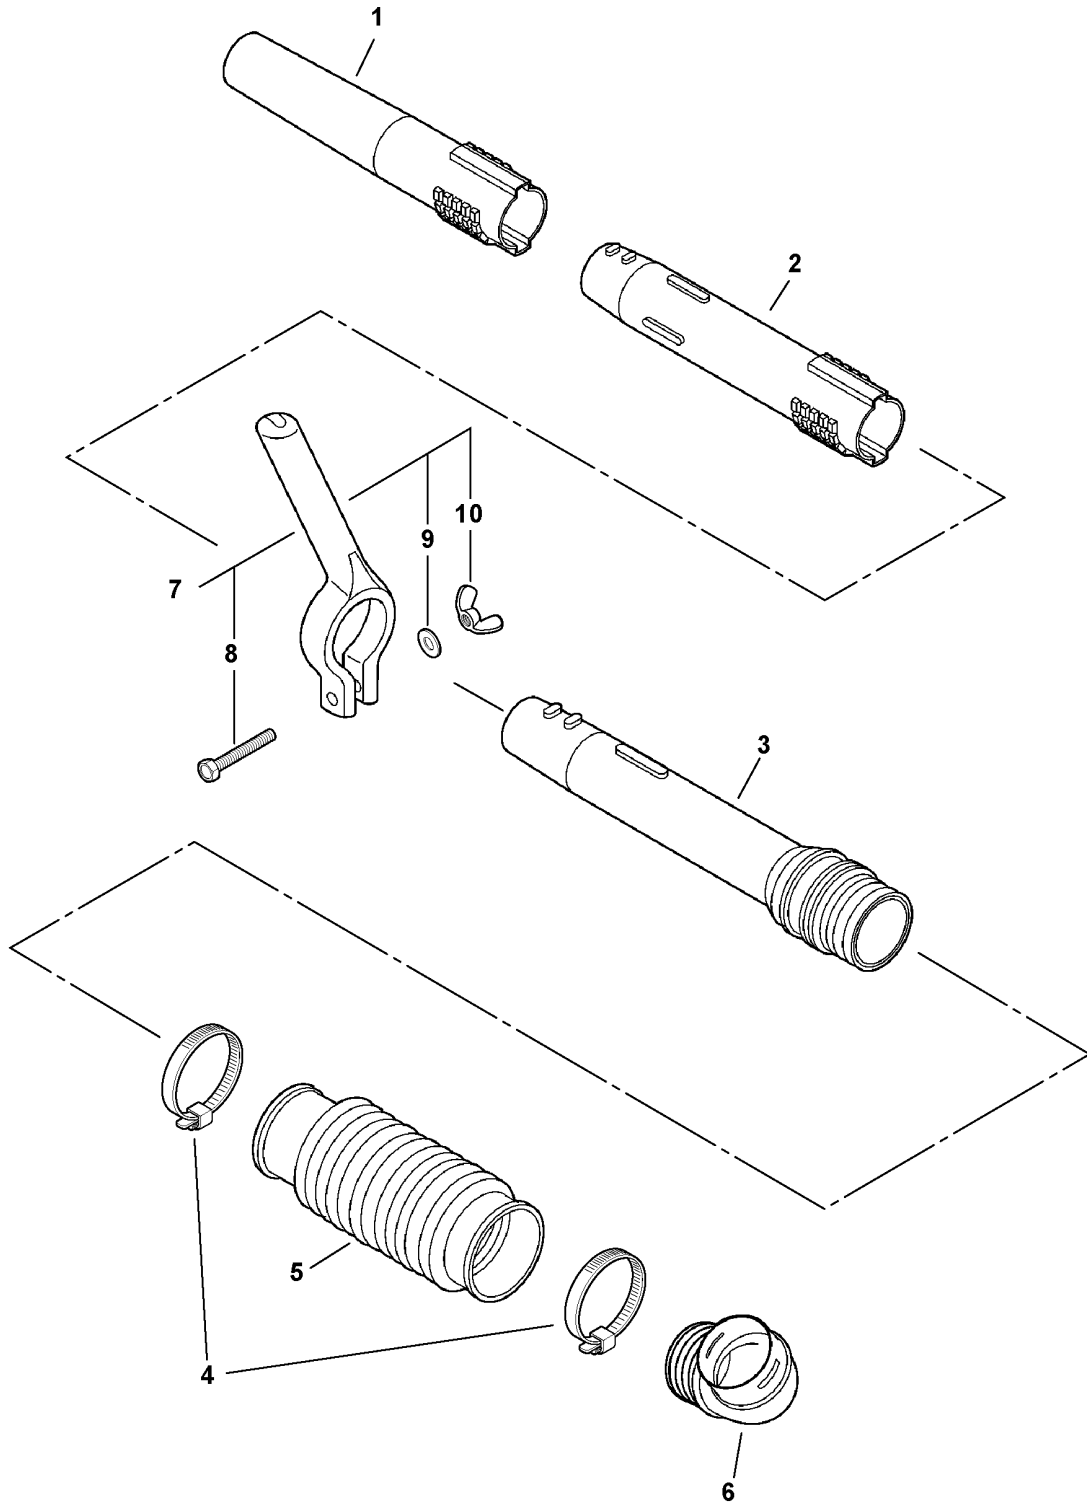

Footnotes

1: Also Included In GASKET KIT

023 0006 H00

ITEM	PART NUMBER	QTY	DESCRIPTION	REMARKS
1	C471000111	1	HANDLE (LEFT)	
2	90010505014	2	SCREW 5X14	
3	V204000150	1	BOLT 6	
4	90056250006	1	LOCKNUT 6	
5	69911804560	1	WASHER	
6	17816021060	2	WASHER, FRICTION	
7	V304000040	1	WASHER 6	
8	C472000050	1	FIXTURE, TRIGGER BRACKET	
9	C456000050	1	ARM, TRIGGER	
10	88995021060	2	SCREW 4X22 - TAPPING	
11	V336000000	1	WASHER 45	
12	V475003820	1	COVER - CORRUGATED -- 80mm	
13	C470000160	1	HOLDER, TRIGGER	
14	V430001760	1	CABLE, THROTTLE	INCLUDES ITEMS 15-16
15	90050000006	1	NUT	
16	V494000080	1	CAP, DUST	
17	A045000140	1	SWITCH, IGNITION	
18	V150001350	1	PLATE, EYE	
19	9114505016	1	SCREW 5X16	
20	V485000800	1	LEAD, GROUND	
21	90010605008	1	SCREW 5X8	
22	V144000181	1	COVER	
23	C471000100	1	HANDLE (RIGHT)	
24	C472000041	1	FIXTURE, TRIGGER BRACKET	
25	9114505020	3	SCREW 5X20	
26	61301907350	3	WASHER	

020 0010 H00

ITEM	PART NUMBER	QTY	DESCRIPTION	REMARKS
1	E165000170	1	TUBE, BLOWER - NOZZEL	
2	E165000140	1	TUBE, BLOWER - STRAIGHT	
3	E165000130	1	TUBE, BLOWER - SWIVEL	
4	V495000430	2	CLAMP	
5	E164000000	1	TUBE, BLOWER - FLEXIBLE	
6	E160000110	1	TUBE, BLOWER - ELBOW	
7	001106	1	BLOWER TUBE HELPER HANDLE	INCLUDES ITEMS 8-10
8	90010006045	1	BOLT 6X45	
9	90060000006	1	WASHER 6	
10	90052500006	1	WING NUT 6	