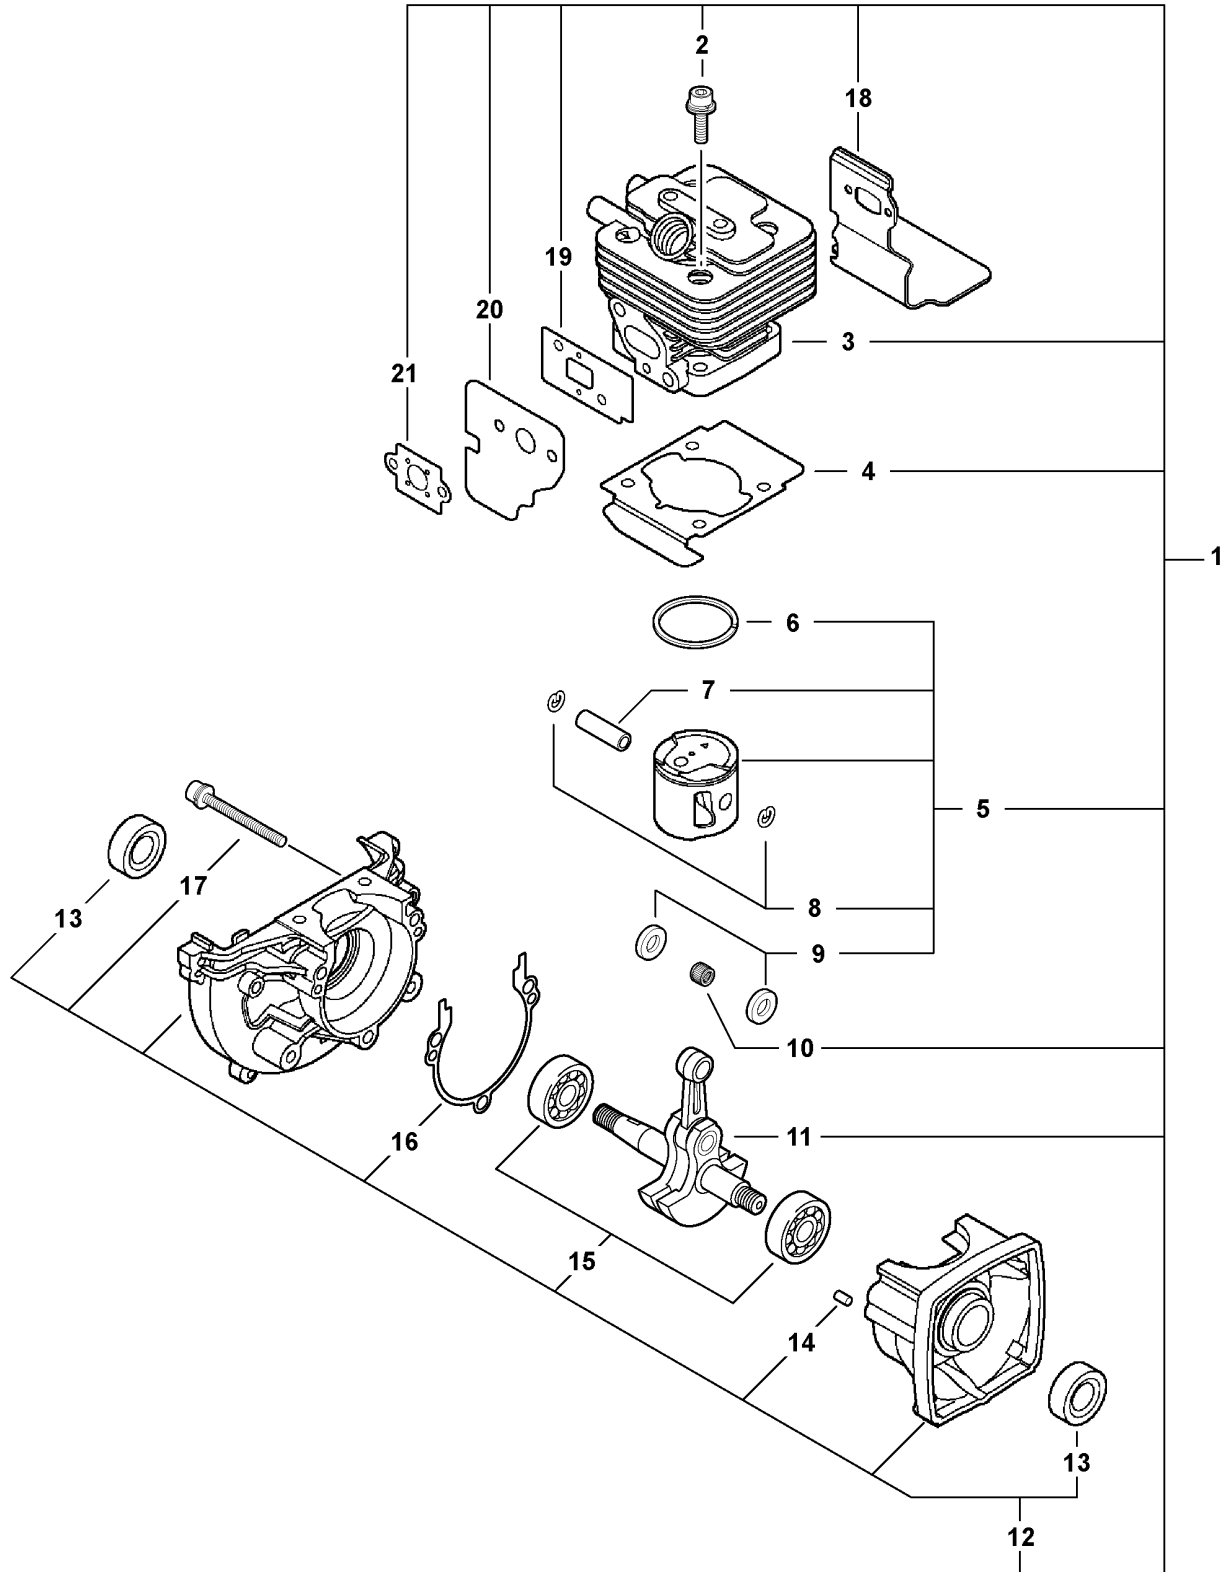

020 0010 H00

ITEM	PART NUMBER	QTY	DESCRIPTION	REMARKS
1	E165000170	1	TUBE, BLOWER - NOZZEL	
2	E165000140	1	TUBE, BLOWER - STRAIGHT	
3	E165000130	1	TUBE, BLOWER - SWIVEL	
4	V495000430	2	CLAMP	
5	E164000000	1	TUBE, BLOWER - FLEXIBLE	
6	E160000110	1	TUBE, BLOWER - ELBOW	
7	001106	1	BLOWER TUBE HELPER HANDLE	INCLUDES ITEMS 8-10
8	90010006045	1	BOLT 6X45	
9	90060000006	1	WASHER 6	
10	90052500006	1	WING NUT 6	

007 0019 000

ITEM	PART NUMBER	QTY	DESCRIPTION	REMARKS
1	A411000290	1	COIL, IGNITION	
2	9111304020	2	BOLT 4X20	
3	V475003380	1	TUBE, INSULATOR	
4	A427000013	1	CAP, SPARK PLUG	
5	A426000010	1	TERMINAL, SPARK PLUG CAP	
6	15901019830	1	SPARK PLUG -- BPM-8Y	
7	A425000000	1	SPARK PLUG -- BPMR-8Y ¹	
8	15611004920	2	GROMMET	
9	V485000740	1	LEAD, IGNITION	
10	15211505530	1	GROMMET	
11	A409000210	1	FLYWHEEL	
12	E101000071	1	HUB, FAN	
13	A160000771	1	COVER, CYLINDER	
14	90010605008	2	SCREW 5X8	

Footnotes

1: CANADA MODELS

SB1092 0000 000

ITEM	PART NUMBER	QTY	DESCRIPTION	REMARKS
1	SB1092	1	SHORT BLOCK - SB1092	INCLUDES ITEMS 2-21
2	90016205025	4	SCREW 5X25	
3	A130000780	1	CYLINDER	
4	V100000190	1	GASKET, CYLINDER ¹	
5	P021010260	1	PISTON KIT	INCLUDES ITEMS 6-9
6	A101000140	1	RING, PISTON	
7	V606000000	1	PIN, PISTON	
8	10001504630	2	CIRCLIP, PISTON PIN	
9	10001411520	2	SPACER, PISTON PIN	
10	V553000010	1	BEARING, NEEDLE 8	
11	A011000371	1	CRANKSHAFT ASY	
12	P021008231	1	CRANKCASE KIT	INCLUDES ITEMS 13-17
13	10021242031	2	OIL SEAL	
14	V622000020	2	DOWEL PIN	
15	9403536201	2	BEARING, BALL - 6201	
16	10024242030	1	GASKET, CRANKCASE ¹	
17	90016205028	3	SCREW 5X28	
18	V104000820	1	SHIELD, EXHAUST ¹	
19	13001642031	1	GASKET, INTAKE ¹	
20	V103000400	1	GASKET, INTAKE ¹	
21	V103000390	1	GASKET, INTAKE ¹	