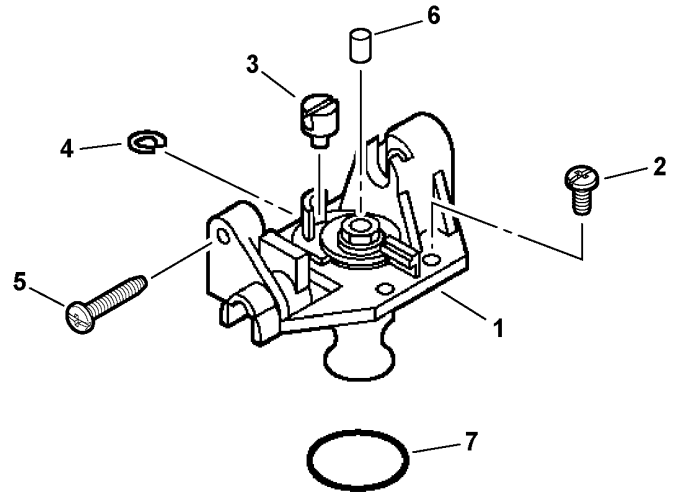

005 0018 000

PB-265L Power Blower

Intake

ITEM	PART NUMBER	QTY	DESCRIPTION	REMARKS
1	V299000250	1	THUMB SCREW	
2	13191103460	1	WASHER	
3	A232000340	1	LID, AIR CLEANER	
4	A226000470	1	FILTER, AIR - DOUBLE LAYER ¹	
5	A226000350	1	FILTER, AIR - SINGLE LAYER	OPTIONAL
6	A244000070	1	PLATE, PREVENT	
7	90010505060	2	SCREW 5X60	
8	P021010980	1	AIR CLEANER CASE ASY	
9	13001642031	1	GASKET, INTAKE ²	
10	C482000040	1	CONNECTOR, THROTTLE CABLE	
11	9200307000	1	NUT	
12	13001013410	1	GASKET, INTAKE ²	
13	A200000280	1	INSULATOR, INTAKE	
14	90016205025	2	SCREW 5X25	
15	V103000300	1	GASKET, INTAKE	
16	-----	1	CARBURETOR	See Carburetor Diagrams For Additional Information

Footnotes

- 1: Also Included In REPOWER TUNE-UP
 2: Also Included In GASKET KIT

RBK85 0000 000

ITEM	PART NUMBER	QTY	DESCRIPTION	REMARKS
	A021001350	1	CARBURETOR -- RB-K85	
1	P005002000	1	ROTOR COVER ASY	
2	12534413931	3	SCREW, ROTOR COVER	
3	P005001240	1	SWIVEL	
4	P005000190	1	E-RING	
5	P005000100	1	SCREW, THROTTLE ADJUST	
6	P005001270	1	PLUG	
7	P005000280	1	O-RING	
8	-----	1	BODY, CARBURETOR	NOT AVAILABLE SEPARATELY
9	P005001270	1	PLUG	
10	P005001260	1	NEEDLE - HIGH SPEED	
11	P005001890	1	PURGE BASE ASY	
12	P005000270	1	SCREW, PURGE BASE ASY	
13	12538108660	1	BULB, PURGE	
14	P005000250	1	RETAINER, PURGE BULB	
15	P005001900	4	SCREW, RETAINER	
16	12534252130	1	COVER, DIAPHRAGM	
17	12534452130	2	SCREW, DIAPHRAGM COVER	
18	12533942030	1	SCREW, METERING LEVER PIN	
19	P005001670	1	REPAIR KIT	INCLUDES ITEMS 21-30
20	P005001000	1	ROLLER, GUIDE	
21	-----	1	PIN, METERING LEVER	
22	-----	1	VALVE, INLET NEEDLE	
23	-----	1	LEVER, METERING	
24	-----	1	SPRING, METERING LEVER	
25	-----	1	STRAINER	
26	-----	1	DIAPHRAGM, PUMP	
27	-----	1	GASKET, PUMP	
28	-----	1	GASKET, METERING DIAPHRAGM	
29	-----	1	DIAPHRAGM, METERING	
30	P005001660	1	DIAPRAGM/GASKET KIT	INCLUDES ITEMS 32-35
31	-----	1	DIAPHRAGM, PUMP	
32	-----	1	GASKET, PUMP	
33	-----	1	GASKET, METERING DIAPHRAGM	
34	-----	1	DIAPHRAGM, METERING	