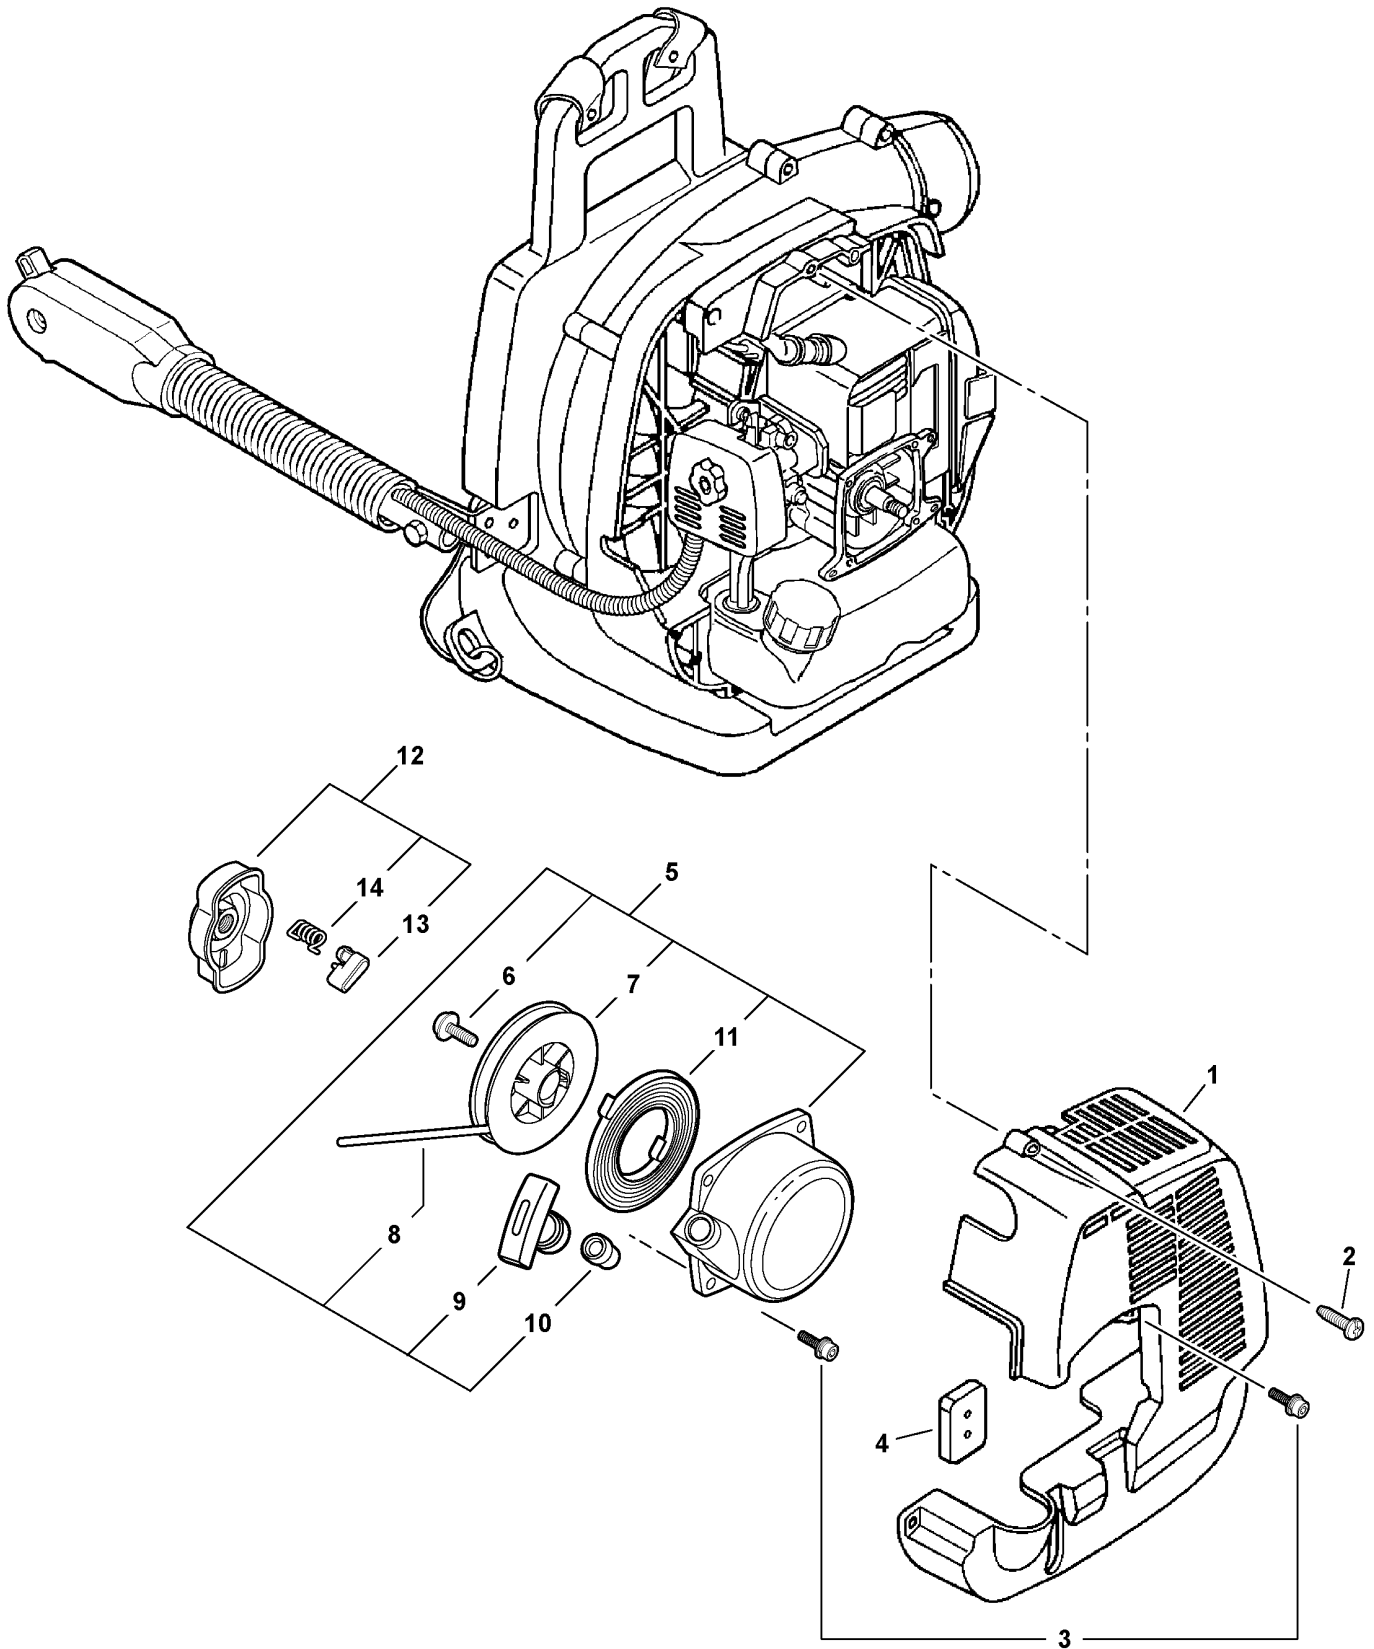

WWW.ECHO-USA.COM

Table of Contents

Click Any Diagram Description Below To View That Diagram.

PB-260L S/N: 03001001 - 03999999

Engine Cover, Starter.....	4
Fuel System.....	6
Exhaust.....	8
Intake, Cylinder Cover.....	10
Carburetor -- WYJ-257.....	12
Hip Mount Throttle.....	14
Blower Tubes, Handle.....	16
Backpack Frame, Harness.....	18
Fan Case.....	20
Ignition.....	22
Engine, Short Block -- SB1044.....	24
Labels.....	26
Gasket Kit -- P021001363.....	28
Part Number Index.....	30
Part Description Index.....	31

This Page Intentionally Left Blank

027 0001 000

ITEM	PART NUMBER	QTY	DESCRIPTION	REMARKS
1	A190000011	1	COVER, ENGINE	
2	90025305020	4	SCREW 5X20 - TAPPING	
3	90016304016	4	SCREW 4X16	
4	V420000390	1	CUSHION, FUEL TANK - FRONT	
5	17720009560	1	STARTER ASY	INCLUDES ITEMS 6-11
6	17723644330	1	SCREW	
7	17721505960	1	DRUM, STARTER	
8	17722605310	1	ROPE, STARTER - 3.5X960mm	REPOWER BULK OPTION: 99944445000
9	17722806530	1	GRIP, STARTER	
10	17722709560	1	GUIDE, ROPE	
11	17722042030	1	SPRING, REWIND	
12	17720244331	1	STARTER PAWL ASY	INCLUDES ITEMS 13-14
13	17721844330	1	PAWL, STARTER	
14	17723412220	1	SPRING, RETURN	