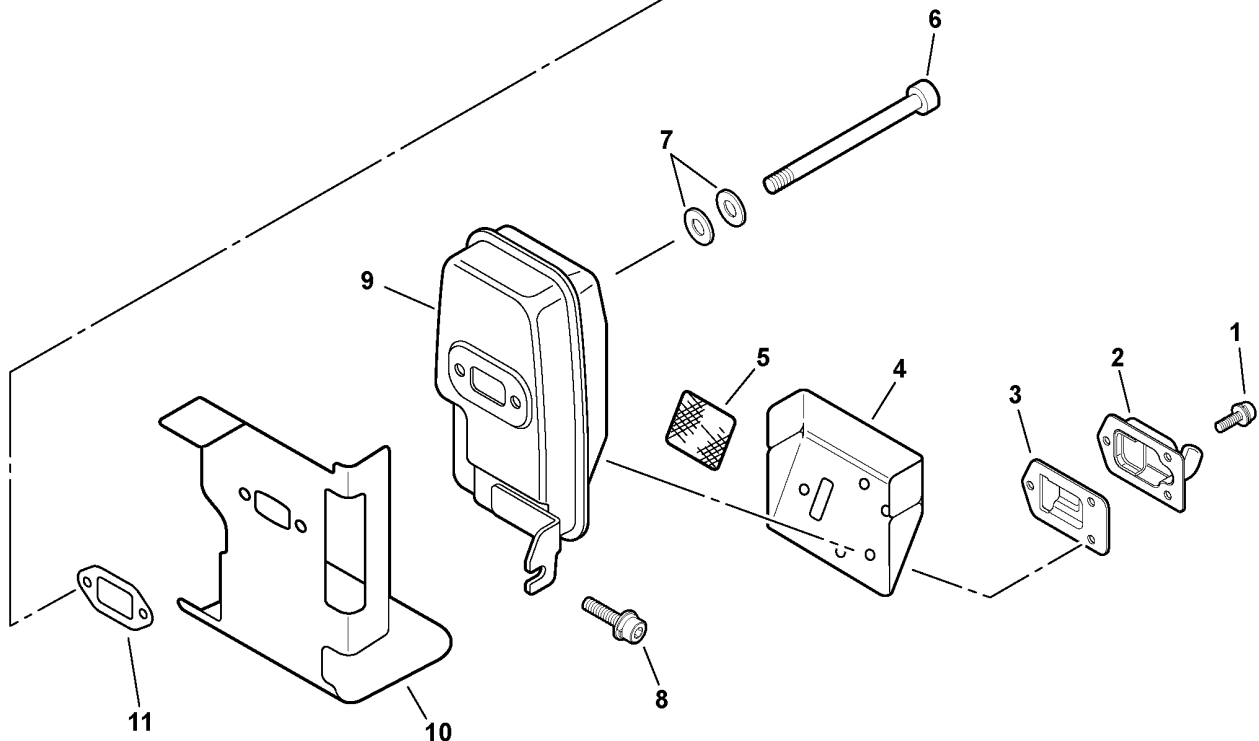

006 0057 000

ITEM	PART NUMBER	QTY	DESCRIPTION	REMARKS
1	9136704012	3	SCREW 4X12	PB-260L SERIAL NUMBERS: 03001001-04999999
2	A313000080	1	GUIDE, EXHAUST	PB-260L SERIAL NUMBERS: 03001001-04999999
3	A313000110	1	GUIDE, EXHAUST - INNER	PB-260L SERIAL NUMBERS: 03001001-04999999
4	V104000350	1	GASKET, EXHAUST	PB-260L SERIAL NUMBERS: 03001001-04999999
5	14586240630	1	SCREEN, MUFFLER	PB-260L SERIAL NUMBERS: 03001001-04999999
6	90010505060	2	SCREW 5X60	PB-260L SERIAL NUMBERS: 03001001-04999999
7	90060000005	2	WASHER 5	PB-260L SERIAL NUMBERS: 03001001-04999999
8	90016205016	1	SCREW 5X16	PB-260L SERIAL NUMBERS: 03001001-04999999
9	A300000090	1	MUFFLER	PB-260L SERIAL NUMBERS: 03001001-04999999
10	V104000041	1	SHIELD, EXHAUST	Also Included In GASKET KIT
11	V104000160	1	GASKET, EXHAUST	Also Included In GASKET KIT