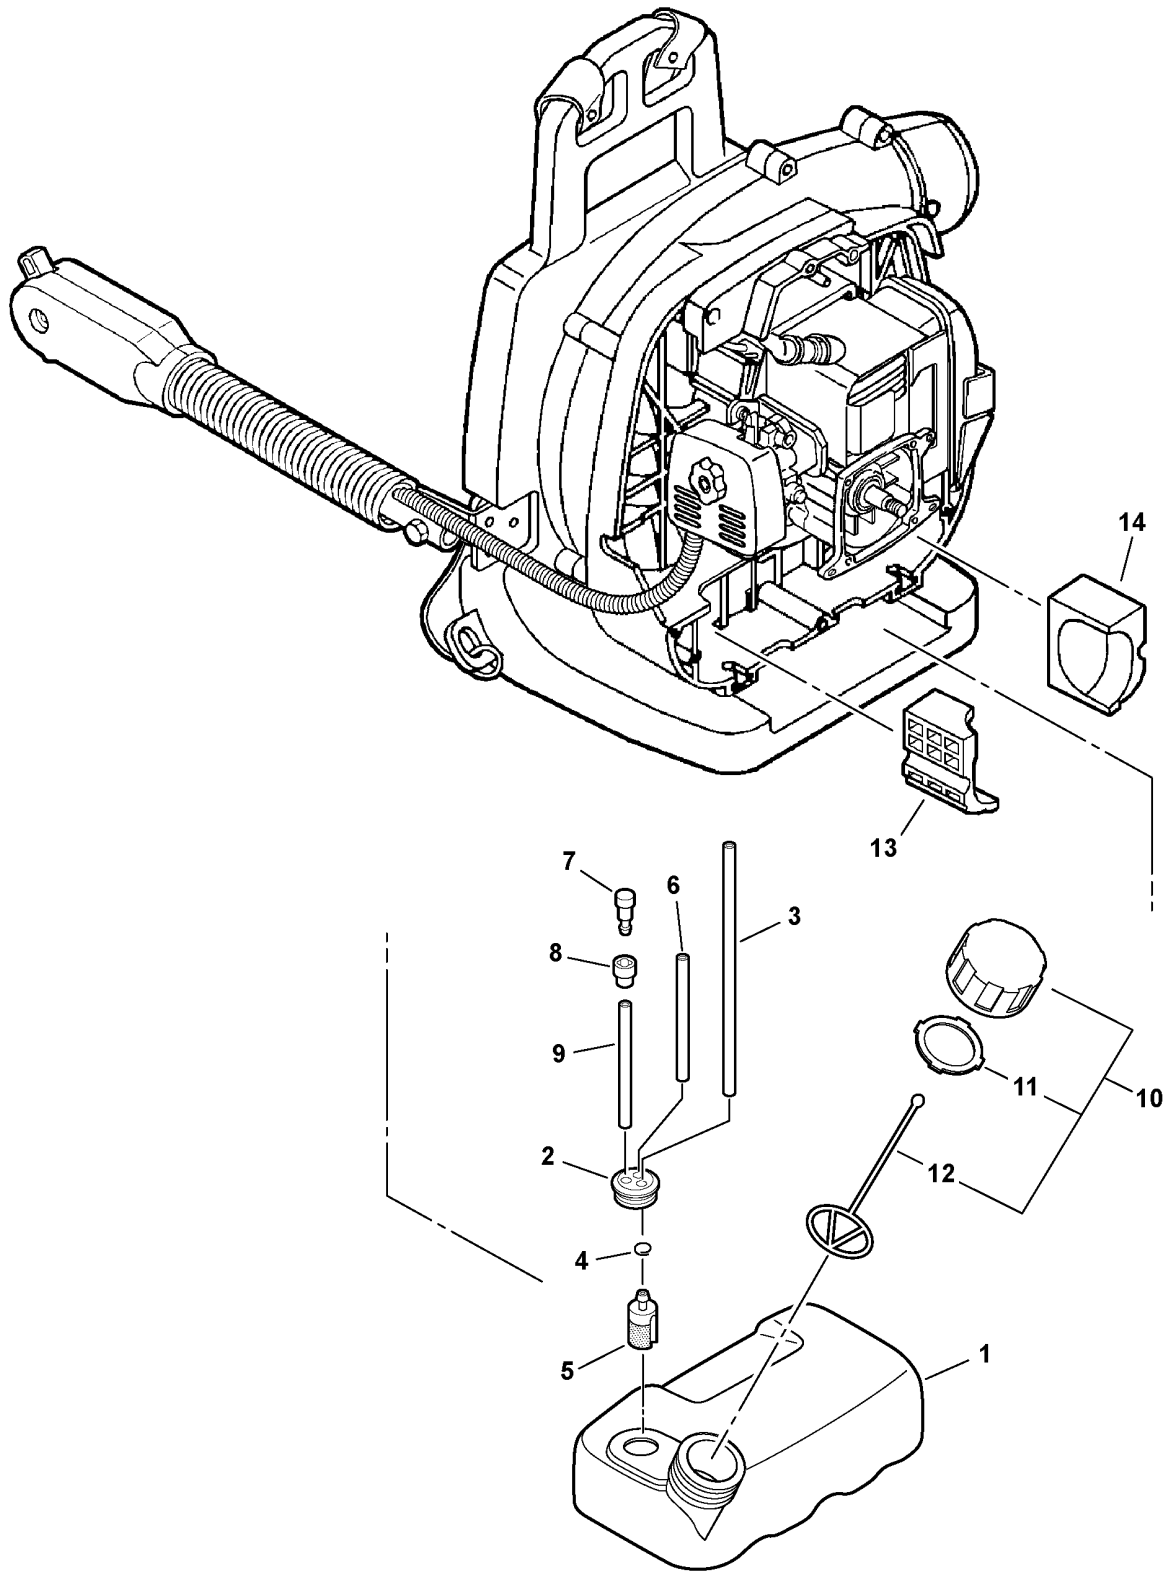

WWW.ECHO-USA.COM

Table of Contents

Click Any Diagram Description Below To View That Diagram.

PB-260L S/N: 03001001 - 03999999

Engine Cover, Starter.....	4
Fuel System.....	6
Exhaust.....	8
Intake, Cylinder Cover.....	10
Carburetor -- WYJ-257.....	12
Hip Mount Throttle.....	14
Blower Tubes, Handle.....	16
Backpack Frame, Harness.....	18
Fan Case.....	20
Ignition.....	22
Engine, Short Block -- SB1044.....	24
Labels.....	26
Gasket Kit -- P021001363.....	28
Part Number Index.....	30
Part Description Index.....	31

This Page Intentionally Left Blank

027 0001 000

ITEM	PART NUMBER	QTY	DESCRIPTION	REMARKS
1	A190000011	1	COVER, ENGINE	
2	90025305020	4	SCREW 5X20 - TAPPING	
3	90016304016	4	SCREW 4X16	
4	V420000390	1	CUSHION, FUEL TANK - FRONT	
5	17720009560	1	STARTER ASY	INCLUDES ITEMS 6-11
6	17723644330	1	SCREW	
7	17721505960	1	DRUM, STARTER	
8	17722605310	1	ROPE, STARTER - 3.5X960mm	REPOWER BULK OPTION: 99944445000
9	17722806530	1	GRIP, STARTER	
10	17722709560	1	GUIDE, ROPE	
11	17722042030	1	SPRING, REWIND	
12	17720244331	1	STARTER PAWL ASY	INCLUDES ITEMS 13-14
13	17721844330	1	PAWL, STARTER	
14	17723412220	1	SPRING, RETURN	