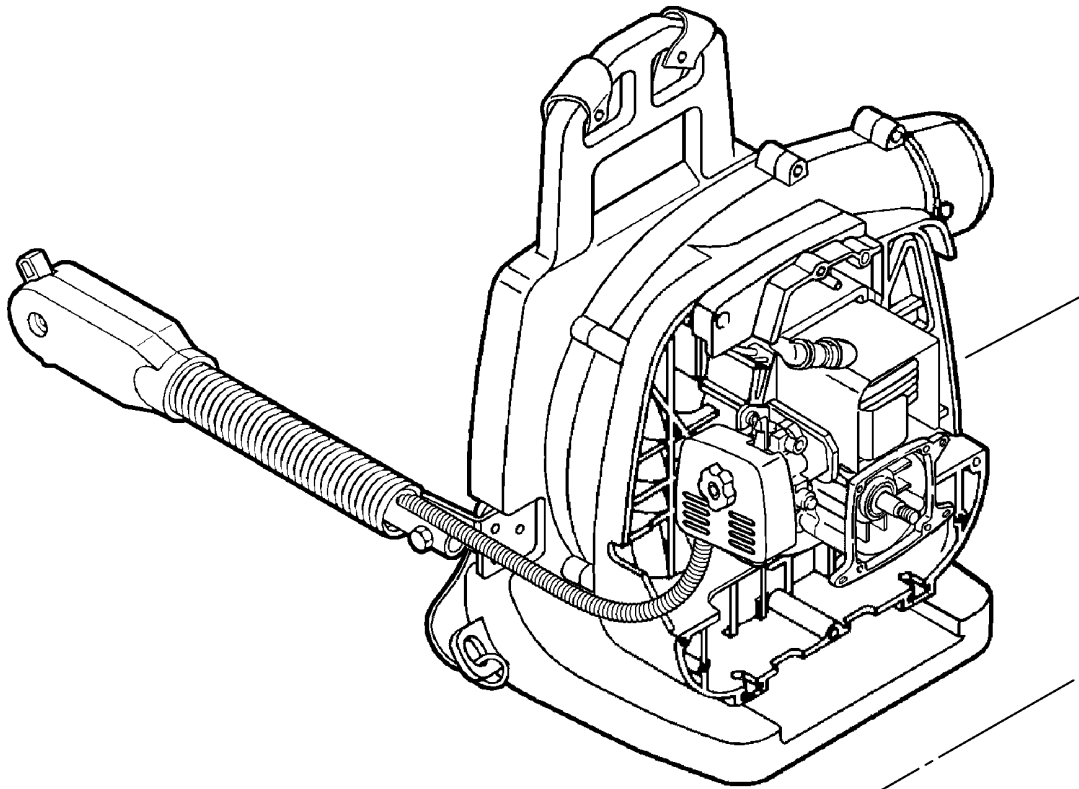

006 0057 000

ITEM	PART NUMBER	QTY	DESCRIPTION	REMARKS
1	9136704012	3	SCREW 4X12	PB-260L SERIAL NUMBERS: 03001001-04999999
2	A313000080	1	GUIDE, EXHAUST	PB-260L SERIAL NUMBERS: 03001001-04999999
3	A313000110	1	GUIDE, EXHAUST - INNER	PB-260L SERIAL NUMBERS: 03001001-04999999
4	V104000350	1	GASKET, EXHAUST	PB-260L SERIAL NUMBERS: 03001001-04999999
5	14586240630	1	SCREEN, MUFFLER	PB-260L SERIAL NUMBERS: 03001001-04999999
6	90010505060	2	SCREW 5X60	PB-260L SERIAL NUMBERS: 03001001-04999999
7	90060000005	2	WASHER 5	PB-260L SERIAL NUMBERS: 03001001-04999999
8	90016205016	1	SCREW 5X16	PB-260L SERIAL NUMBERS: 03001001-04999999
9	A300000090	1	MUFFLER	PB-260L SERIAL NUMBERS: 03001001-04999999
10	V104000041	1	SHIELD, EXHAUST	Also Included In GASKET KIT
11	V104000160	1	GASKET, EXHAUST	Also Included In GASKET KIT