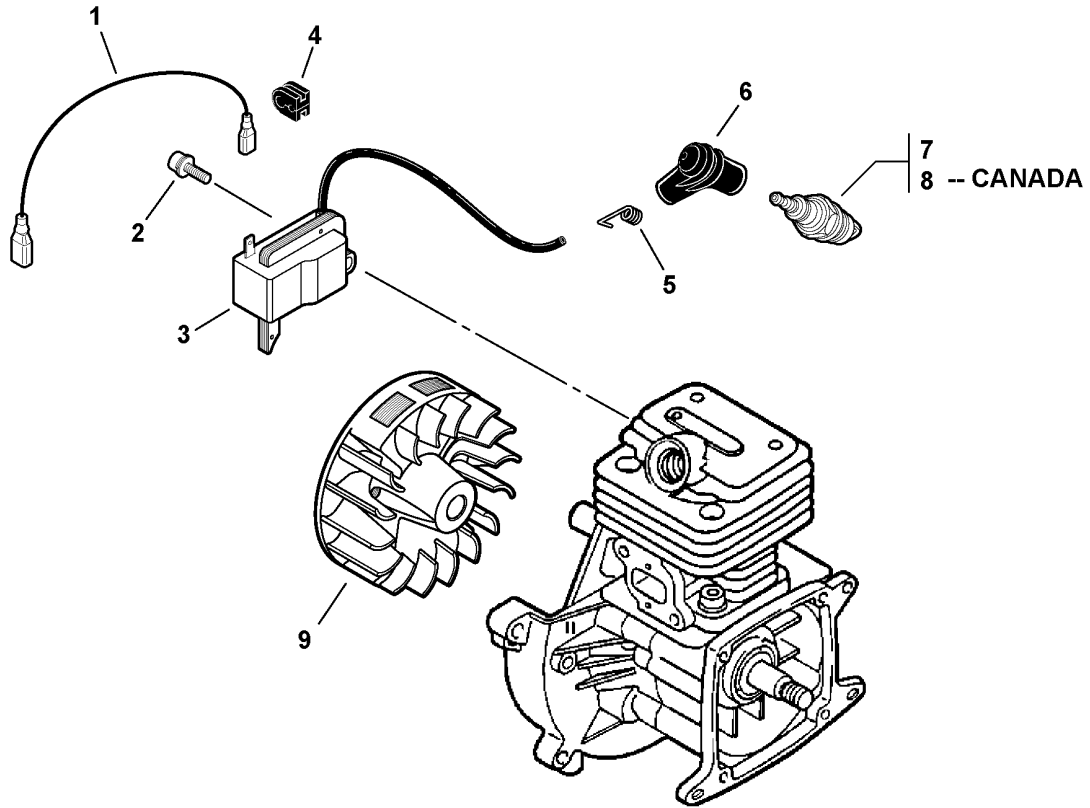

007 0047 000

ITEM	PART NUMBER	QTY	DESCRIPTION	REMARKS
1	V485000040	1	LEAD, IGNITION	
2	90016205016	2	SCREW 5X16	
3	A411000010	1	COIL, IGNITION	
4	15611240630	1	GROMMET	
5	15901103432	1	TERMINAL, SPARK PLUG CAP	
6	15901203433	1	CAP, SPARK PLUG	
7	99944500071	1	SPARK PLUG -- BPM-7Y¹	
8	15901010230	1	SPARK PLUG -- BPMR-7A¹	CANADA MODELS
9	A409000020	1	FLYWHEEL	

Footnotes

1: Also Available In REPOWER TUNE-UP KIT