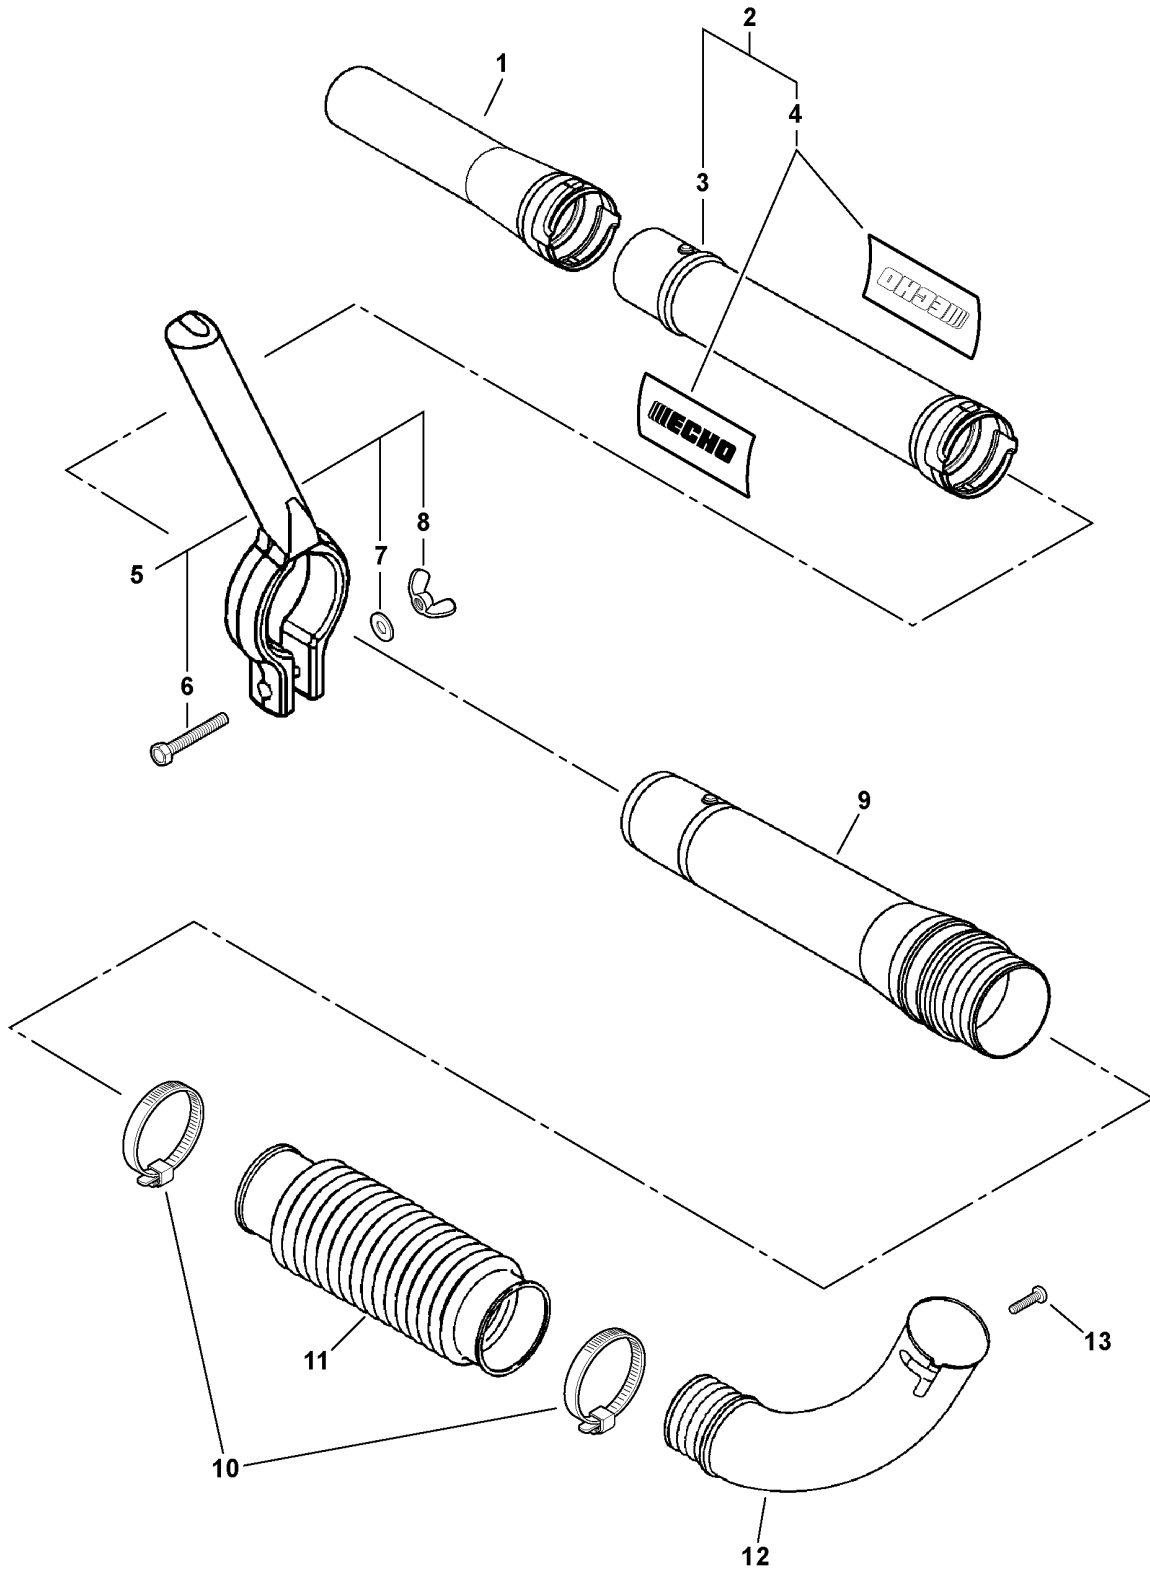

Footnotes

1: Also Available In REPOWER TUNE-UP & FILTER KIT

WYJ257 0000 000

ITEM	PART NUMBER	QTY	DESCRIPTION	REMARKS
	A021000120	1	CARBURETOR -- WYJ-257	
1	-----	1	THROTTLE VALVE ASY ¹	
2	P003000180	1	BRACKET, CABLE	
3	12311440630	2	SCREW, CABLE BRACKET	
4	12313440030	1	SCREW, IDLE ADJUST	
5	12317245130	1	SWIVEL	
6	12314954230	1	WASHER	
7	12317307930	1	CLIP	
8	-----	1	BODY, CARBURETOR ¹	
9	12318305960	1	O-RING	
10	P003000270	1	JET	
11	12317905560	1	PUMP BODY ASY	INCLUDES ITEMS 12-17
12	-----	1	SCREEN, INLET	
13	12312205560	1	SPRING, METERING LEVER	
14	-----	1	VALVE, INLET NEEDLE	
15	-----	1	LEVER, METERING	
16	12313803930	1	PIN, METERING LEVER	
17	12313905560	1	SCREW, METERING LEVER PIN	
18	12318005560	1	BODY, AIR PURGE	
19	12318140630	1	BULB, PURGE	
20	12314205560	1	COVER, PURGE PUMP	
21	12311005560	4	SCREW, PURGE COVER	
22	P003000190	1	REPAIR KIT	INCLUDES ITEMS 23-30
23	-----	1	PACKING, RING	
24	-----	1	GASKET, PUMP	
25	-----	1	DIAPHRAGM, PUMP	
26	-----	1	SCREEN, INLET	
27	-----	1	VALVE, INLET NEEDLE	
28	-----	1	LEVER, METERING	
29	-----	1	GASKET, METERING DIAPHRAGM	
30	-----	1	METERING, DIAPHRAGM	
31	P003000200	1	GASKET/DIAPHRAGM KIT	INCLUDES ITEMS 32-36
32	-----	1	PACKING, RING	
33	-----	1	GASKET, PUMP	
34	-----	1	DIAPHRAGM, PUMP	
35	-----	1	GASKET, METERING DIAPHRAGM	
36	-----	1	METERING, DIAPHRAGM	

020 0015 H00

ITEM	PART NUMBER	QTY	DESCRIPTION	REMARKS
1	E165000090	1	TUBE, BLOWER - NOZZEL	
2	21000103462	1	STRAIGHT BLOWER TUBE KIT	INCLUDES ITEMS 3-4
3	21001503460	1	TUBE, BLOWER - STRAIGHT	
4	89011804262	2	LABEL, ECHO	
5	001107	1	HANDLE ASY	INCLUDES ITEMS 6-8
6	90010006045	1	BOLT 6X45	
7	90060000006	1	WASHER 6	
8	90052500006	1	WING NUT 6	
9	21200507560	1	TUBE, BLOWER - SWIVEL	
10	V495000430	2	CLAMP	
11	E164000000	1	TUBE, BLOWER - FLEXIBLE	
12	E160000041	1	TUBE, BLOWER - ELBOW	
13	90025605010	1	SCREW 5X10	