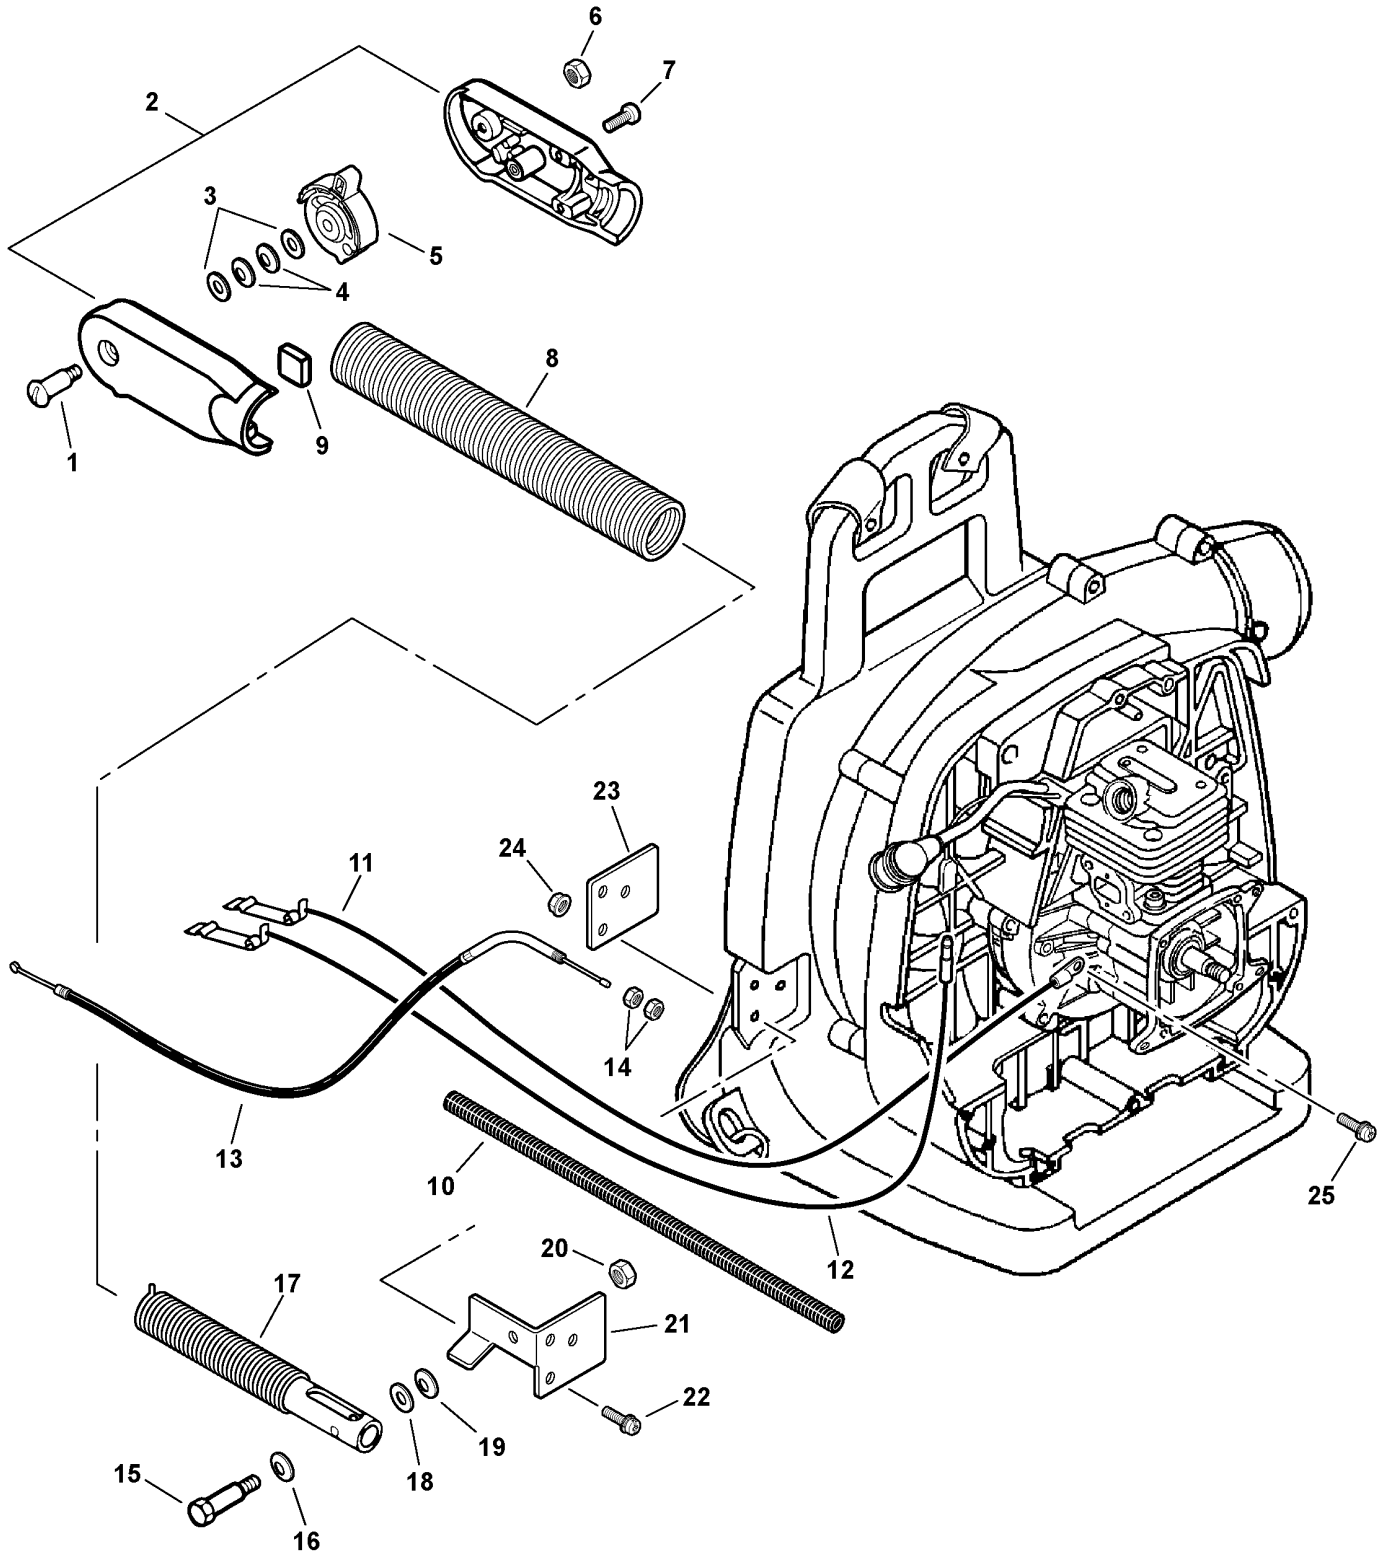

Footnotes

1: NOT AVAILABLE SEPARATELY

023 0011 H00

ITEM	PART NUMBER	QTY	DESCRIPTION	REMARKS
1	60403021060	1	SCREW 4	
2	P021003010	1	CONTROL HANDLE KIT	INCLUDES ITEMS 3-4
3	69911804560	2	WASHER	
4	17816021060	2	FRICTION WASHER	
5	C453000021	1	LEVER, THROTTLE	
6	90056000004	1	LOCKNUT	
7	88995021060	3	SCREW 4X22 - TAPPING	
8	V475000910	1	TUBE, OUTER	
9	10429321060	1	PAD, FOAM	
10	16202321061	1	COVER, CORRUGATED	
11	V485000122	1	LEAD, GROUND	
12	V485000060	1	LEAD, IGNITION	
13	V430000120	1	CABLE, THROTTLE	
14	90050200006	2	NUT 6	
15	43261721060	1	BOLT 6	
16	17812921060	1	WAVE WASHER	
17	V475000920	1	SPRING TUBE ASY	
18	69402921060	1	WASHER	
19	70101721060	1	WASHER	
20	90003010008	1	NUT 1/4-20	
21	C625000000	1	FIXTURE, BRACKET - UPPER	
22	90023805016	3	SCREW 5X16	
23	C625000010	1	FIXTURE, BRACKET - LOWER	
24	90051600005	3	FLANGE NUT 5	
25	90023805010	1	SCREW 5X10	