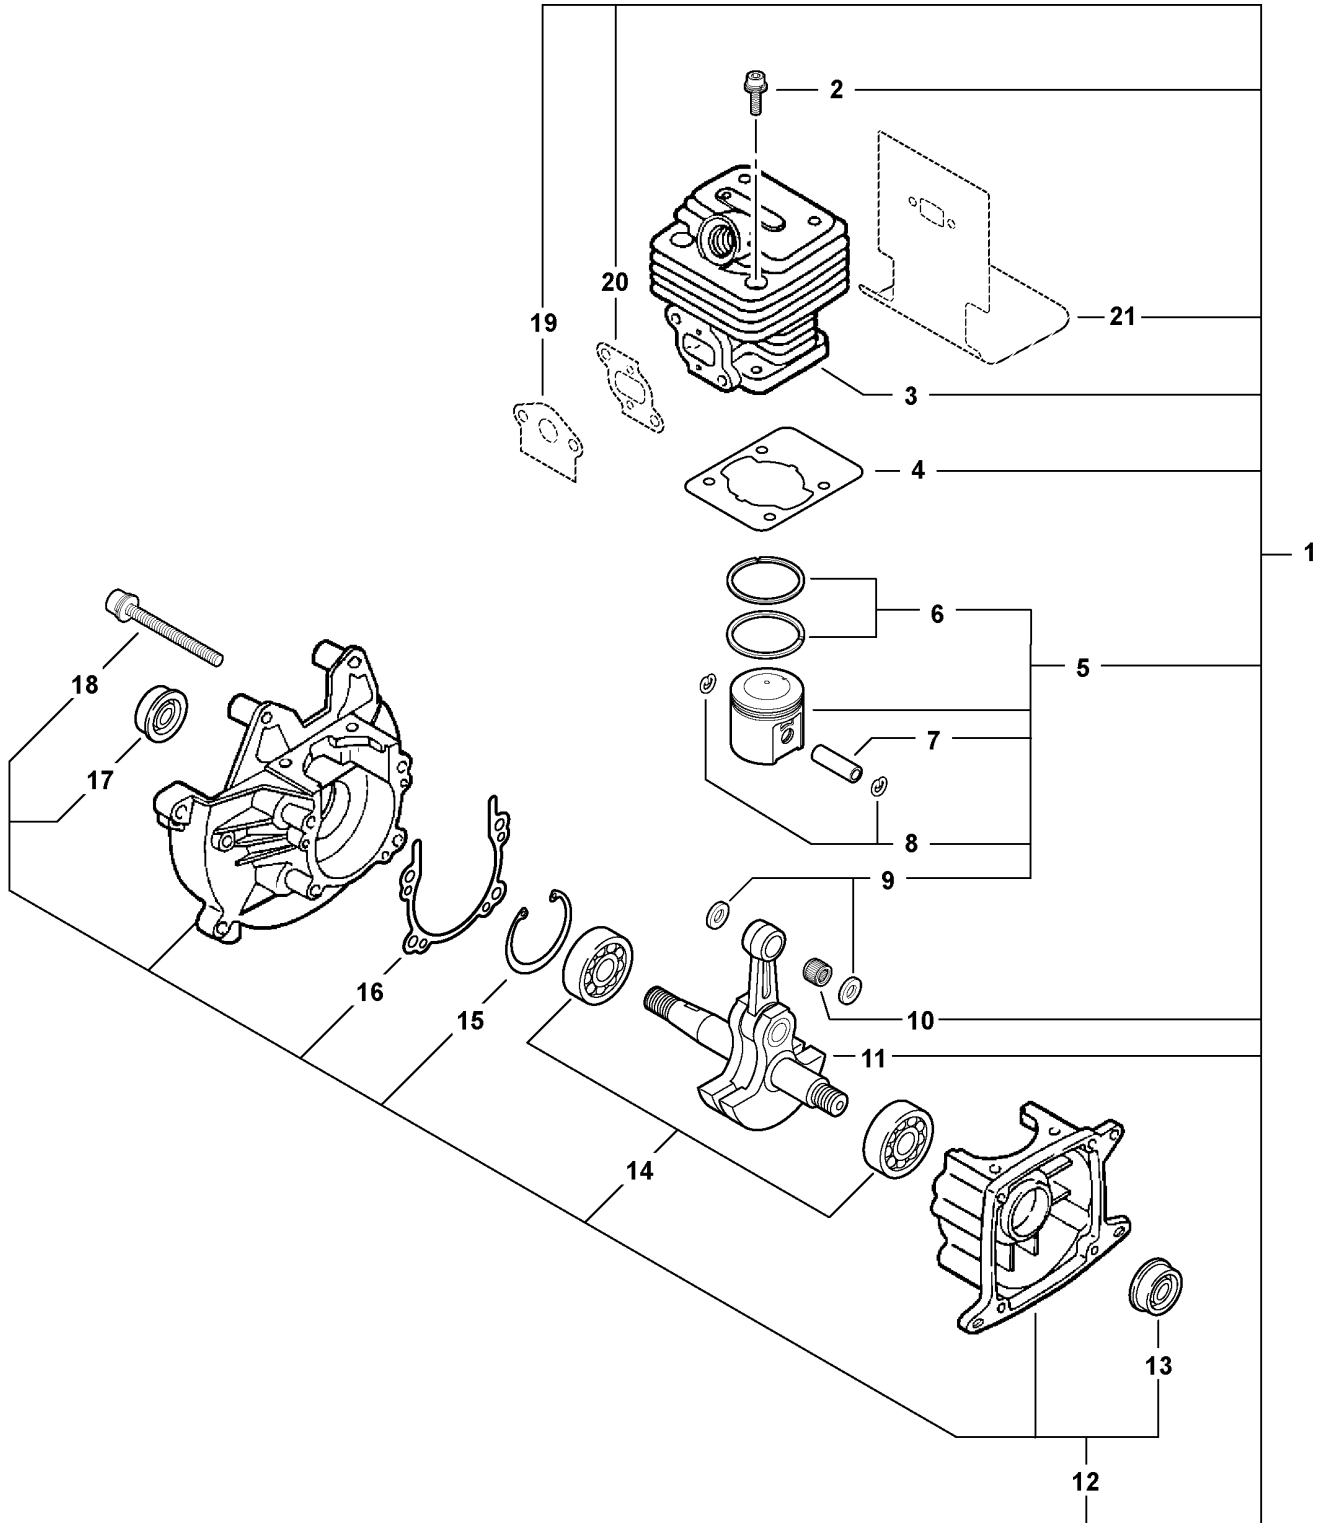

021 0020 000

ITEM	PART NUMBER	QTY	DESCRIPTION	REMARKS
1	20012409560	1	COVER, FAN CASE	
2	90025305016	3	SCREW 5X16 - TAPPING	
3	E103000050	1	CASE, FAN - OUTER	
4	90025305020	10	SCREW 5X20 - TAPPING	
5	E100000020	1	FAN, BLOWER	
6	90050000008	1	NUT 8	
7	10013205660	2	WASHER	
8	E101000000	1	HUB, FAN	
9	90016205020	4	SCREW 5X20	
10	E103000040	1	CASE, FAN - INNER	
11	E109000000	1	COVER, FAN CASE	
12	90025305016	2	SCREW 5X16 - TAPPING	

007 0047 000

ITEM	PART NUMBER	QTY	DESCRIPTION	REMARKS
1	V485000040	1	LEAD, IGNITION	
2	90016205016	2	SCREW 5X16	
3	A411000010	1	COIL, IGNITION	
4	15611240630	1	GROMMET	
5	15901103432	1	TERMINAL, SPARK PLUG CAP	
6	15901203433	1	CAP, SPARK PLUG	
7	99944500071	1	SPARK PLUG -- BPM-7Y ¹	
8	15901010230	1	SPARK PLUG -- BPMR-7A ¹	CANADA MODELS
9	A409000020	1	FLYWHEEL	

Footnotes

1: Also Available In REPOWER TUNE-UP KIT

SB1044 0000 000

ITEM	PART NUMBER	QTY	DESCRIPTION	REMARKS
1	SB1044	1	SHORT BLOCK	INCLUDES ITEM 2-18
2	90016205022	4	SCREW 5X22	
3	A130000121	1	CYLINDER	
4	V100000010	1	GASKET, CYLINDER	Also Included In GASKET KIT
5	P021001010	1	PISTON KIT	INCLUDES ITEMS 6-9
6	A101000010	2	RING, PISTON	
7	V606000000	1	PIN, PISTON	
8	10001504630	2	CIRCLIP, PISTON PIN	
9	10001455930	2	SPACER, PISTON PIN	
10	V553000000	1	BEARING, NEEDLE	
11	A011000030	1	CRANKSHAFT ASY	
12	P021000940	1	CRANKCASE KIT	INCLUDES ITEMS 13-18
13	V505000020	1	OIL SEAL	
14	90080036001	2	BEARING, BALL 6001	
15	90070200028	1	CIRCLIP 28	
16	10024255930	1	GASKET, CRANKCASE	Also Included In GASKET KIT
17	10021228230	1	OIL SEAL	
18	90016205025	4	SCREW 5X25	
19	-----	1	GASKET, INTAKE ¹	
20	-----	1	GASKET, INTAKE ¹	
21	-----	1	SHIELD, EXHAUST ²	