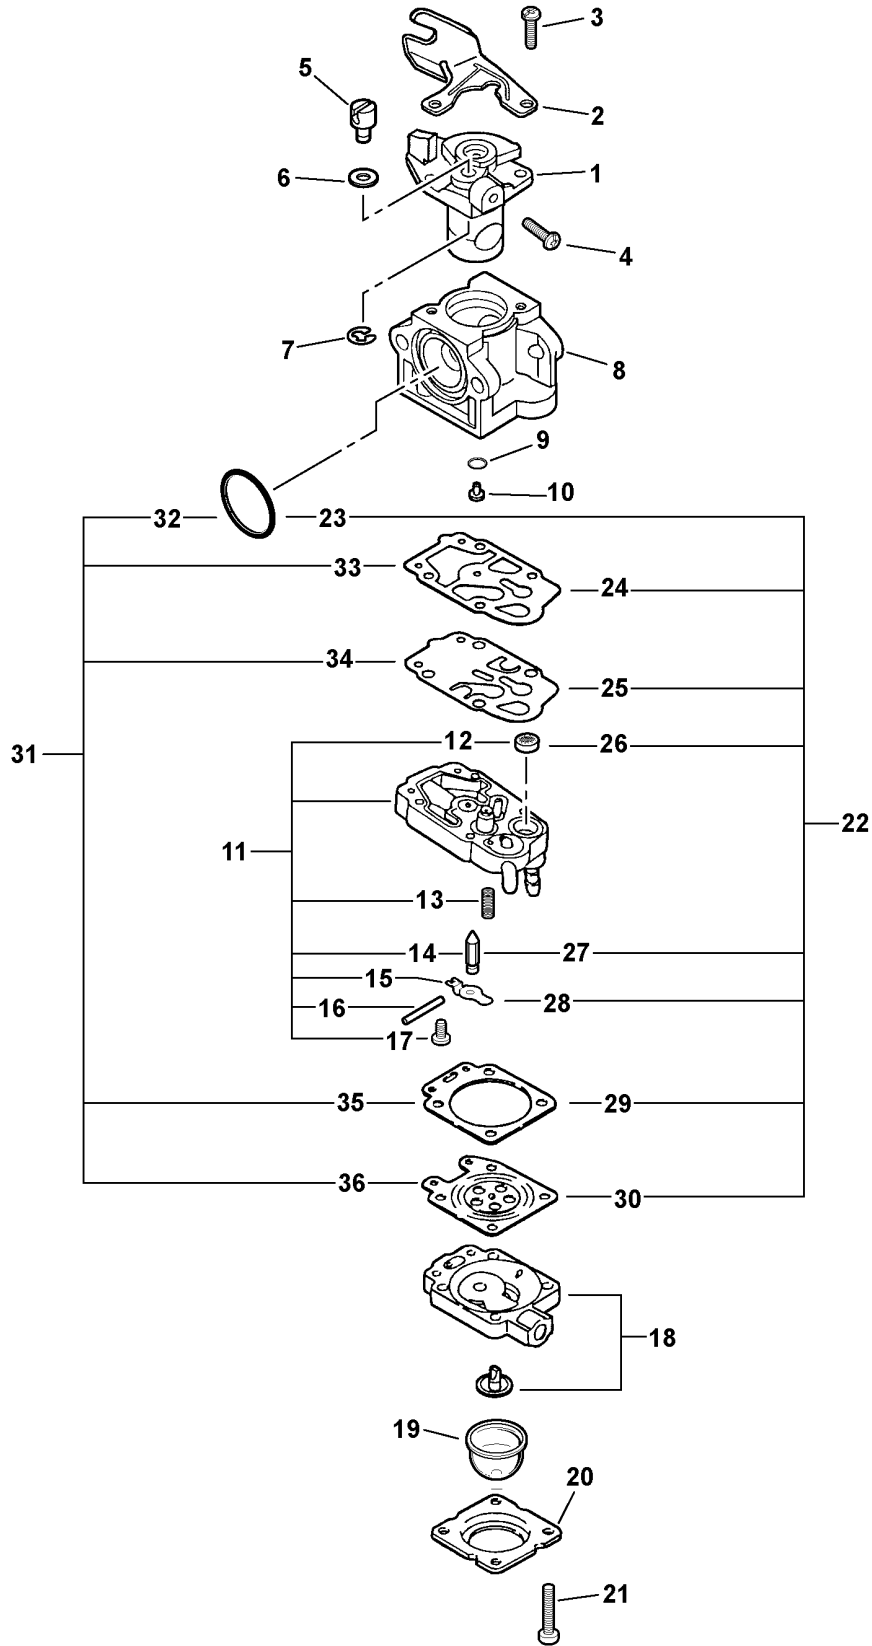

WYJ257 0000 000

ITEM	PART NUMBER	QTY	DESCRIPTION	REMARKS
	A021000120	1	CARBURETOR -- WYJ-257	
1	-----	1	THROTTLE VALVE ASY¹	
2	P003000180	1	BRACKET, CABLE	
3	12311440630	2	SCREW, CABLE BRACKET	
4	12313440030	1	SCREW, IDLE ADJUST	
5	12317245130	1	SWIVEL	
6	12314954230	1	WASHER	
7	12317307930	1	CLIP	
8	-----	1	BODY, CARBURETOR¹	
9	12318305960	1	O-RING	
10	P003000270	1	JET	
11	12317905560	1	PUMP BODY ASY	INCLUDES ITEMS 12-17
12	-----	1	SCREEN, INLET	
13	12312205560	1	SPRING, METERING LEVER	
14	-----	1	VALVE, INLET NEEDLE	
15	-----	1	LEVER, METERING	
16	12313803930	1	PIN, METERING LEVER	
17	12313905560	1	SCREW, METERING LEVER PIN	
18	12318005560	1	BODY, AIR PURGE	
19	12318140630	1	BULB, PURGE	
20	12314205560	1	COVER, PURGE PUMP	
21	12311005560	4	SCREW, PURGE COVER	
22	P003000190	1	REPAIR KIT	INCLUDES ITEMS 23-30
23	-----	1	PACKING, RING	
24	-----	1	GASKET, PUMP	
25	-----	1	DIAPHRAGM, PUMP	
26	-----	1	SCREEN, INLET	
27	-----	1	VALVE, INLET NEEDLE	
28	-----	1	LEVER, METERING	
29	-----	1	GASKET, METERING DIAPHRAGM	
30	-----	1	METERING, DIAPHRAGM	
31	P003000200	1	GASKET/DIAPHRAGM KIT	INCLUDES ITEMS 32-36
32	-----	1	PACKING, RING	
33	-----	1	GASKET, PUMP	
34	-----	1	DIAPHRAGM, PUMP	
35	-----	1	GASKET, METERING DIAPHRAGM	
36	-----	1	METERING, DIAPHRAGM	

Footnotes

1: NOT AVAILABLE SEPARATELY