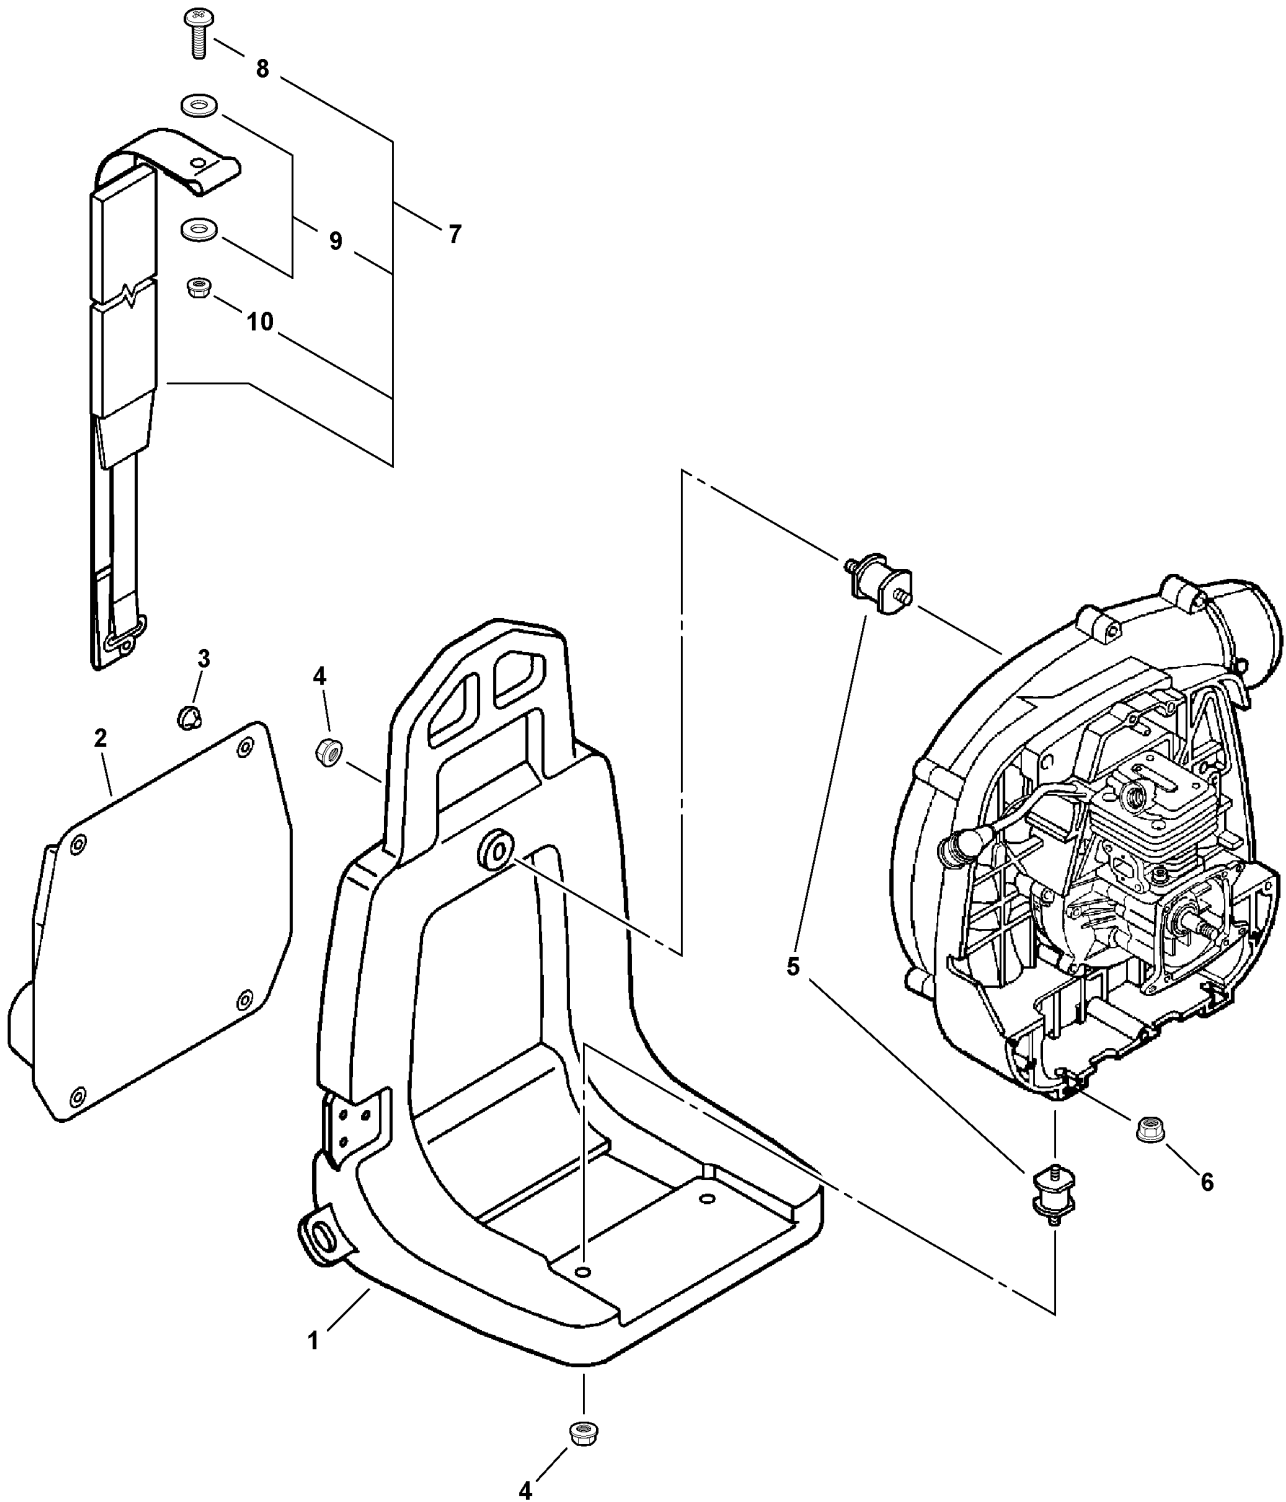

Footnotes

1: NOT AVAILABLE SEPARATELY

023 0011 H00

ITEM	PART NUMBER	QTY	DESCRIPTION	REMARKS
1	60403021060	1	SCREW 4	
2	P021003010	1	CONTROL HANDLE KIT	INCLUDES ITEMS 3-4
3	69911804560	2	WASHER	
4	17816021060	2	FRICTION WASHER	
5	C453000021	1	LEVER, THROTTLE	
6	90056000004	1	LOCKNUT	
7	88995021060	3	SCREW 4X22 - TAPPING	
8	V475000910	1	TUBE, OUTER	
9	10429321060	1	PAD, FOAM	
10	16202321061	1	COVER, CORRUGATED	
11	V485000122	1	LEAD, GROUND	
12	V485000060	1	LEAD, IGNITION	
13	V430000120	1	CABLE, THROTTLE	
14	90050200006	2	NUT 6	
15	43261721060	1	BOLT 6	
16	17812921060	1	WAVE WASHER	
17	V475000920	1	SPRING TUBE ASY	
18	69402921060	1	WASHER	
19	70101721060	1	WASHER	
20	90003010008	1	NUT 1/4-20	
21	C625000000	1	FIXTURE, BRACKET - UPPER	
22	90023805016	3	SCREW 5X16	
23	C625000010	1	FIXTURE, BRACKET - LOWER	
24	90051600005	3	FLANGE NUT 5	
25	90023805010	1	SCREW 5X10	

020 0015 H00

ITEM	PART NUMBER	QTY	DESCRIPTION	REMARKS
1	E165000090	1	TUBE, BLOWER - NOZZEL	
2	21000103462	1	STRAIGHT BLOWER TUBE KIT	INCLUDES ITEMS 3-4
3	21001503460	1	TUBE, BLOWER - STRAIGHT	
4	89011804262	2	LABEL, ECHO	
5	001107	1	HANDLE ASY	INCLUDES ITEMS 6-8
6	90010006045	1	BOLT 6X45	
7	90060000006	1	WASHER 6	
8	90052500006	1	WING NUT 6	
9	21200507560	1	TUBE, BLOWER - SWIVEL	
10	V495000430	2	CLAMP	
11	E164000000	1	TUBE, BLOWER - FLEXIBLE	
12	E160000041	1	TUBE, BLOWER - ELBOW	
13	90025605010	1	SCREW 5X10	