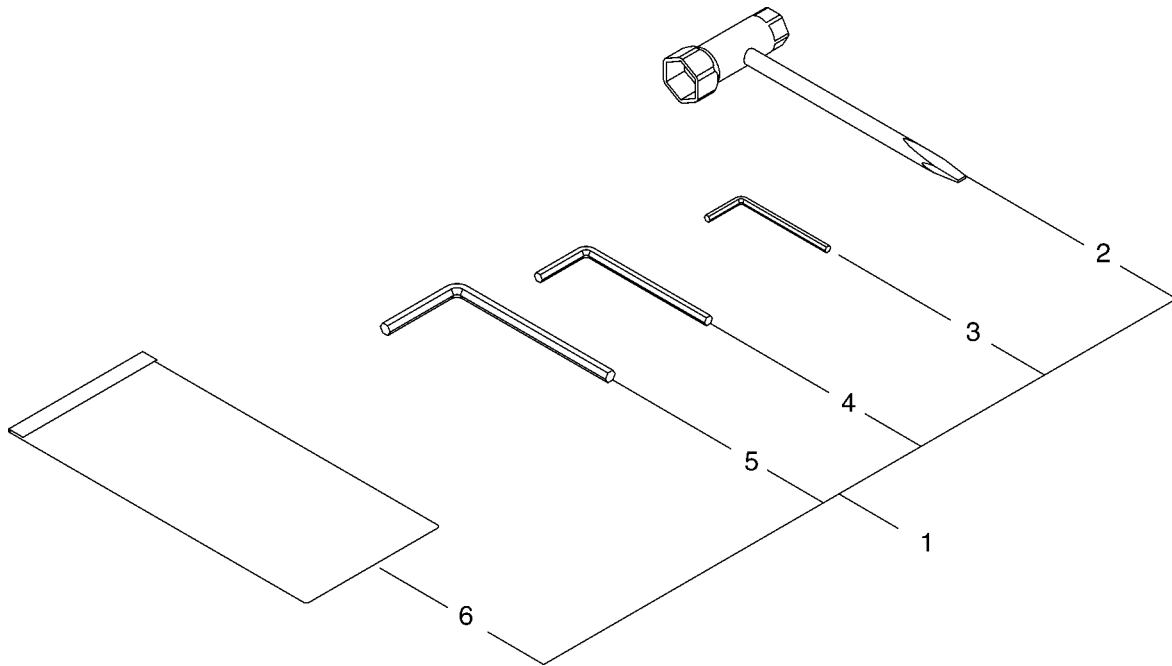

KEY	LV	PART NUMBER	Q'TY	DESCRIPTION	REMARKS
1		P021-036390	1	TOOL SET	
2	+	X602-000110	1	PLUG WRENCH	
3	+	X605-000090	1	HEXA WRENCH 4MM	
4	+	X605-000100	1	TOOL,L WRENCH	
5	+	X605-000070	1	HEXA WRENCH 6MM	
6	+	X705-000130	1	POLY BAG