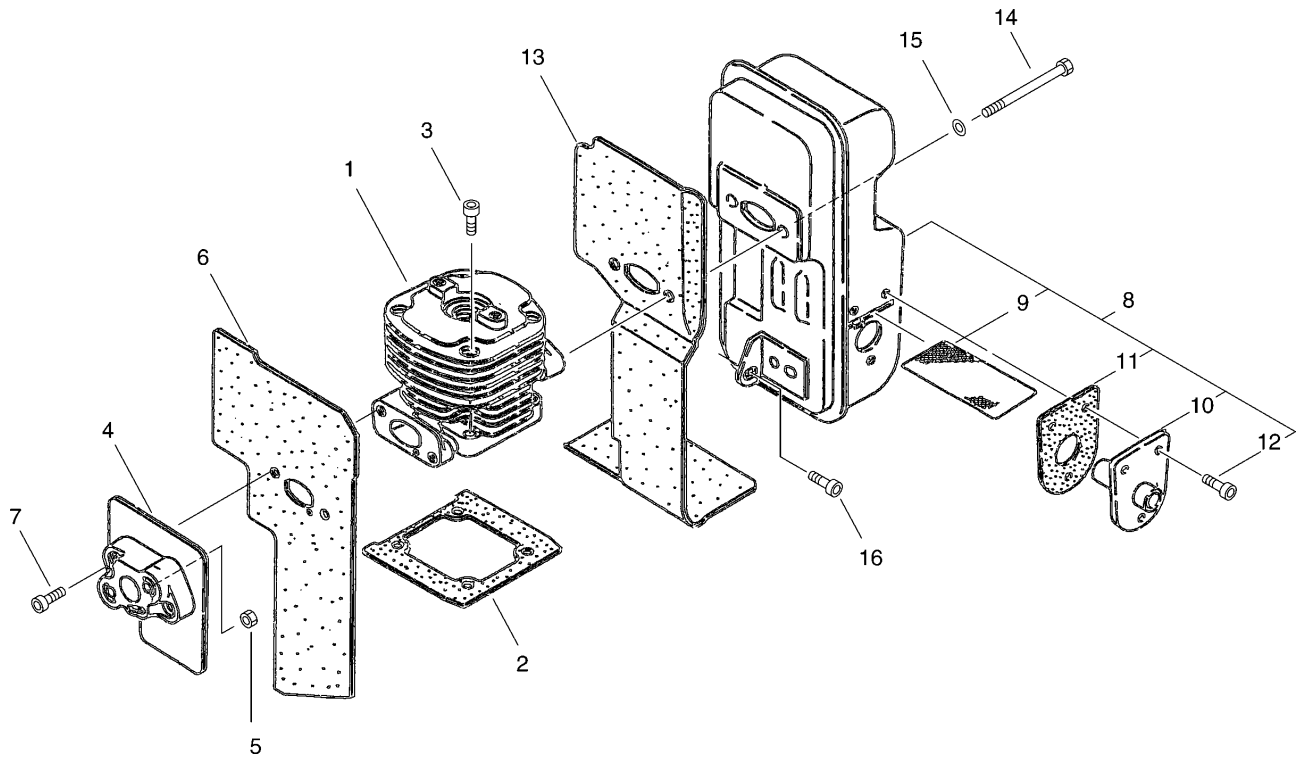

# EB500/STD 1

KEY	LV	PART NUMBER	Q'TY	DESCRIPTION	REMARKS
1		A130-001070	1	CYLINDER	
2		V100-000300	1	GASKET	
3		V203-000360	4	BOLT ADHESIVE	
4		A200-000400	1	INSULATOR	
5		V263-000260	2	NUT,5	
6		V103-000580	1	GASKET	
7		V203-001640	2	BOLT SW	
8		A030-000050	1	MUFFLER ASSY	
9	+	A310-000130	1	ARESTER	
10	+	A313-001150	1	TAIL PIPE	
11	+	V104-001010	1	GASKET PIPE	
12	+	91574-04012	3	SCREW PM SPW	
13		V104-001020	1	GASKET	
14		91100-06070	2	BOLT HSH	
15		900600-00006	2	WASHER 6	
16		V203-000820	1	BOLT SLPW	

# EB500/STD 2

KEY	LV	PART NUMBER	Q'TY	DESCRIPTION	REMARKS
1		P021-033430	1	CRANK CASE S COMP	
2	+	V592-000290	1	BEARING, BALL	
3	+	V508-000050	1	OIL SEAL	
4		P021-033440	1	CASE M COMP	
5	+	V592-000290	1	BEARING, BALL	
6	+	V508-000050	1	OIL SEAL	
7	+	V623-000060	2	ROLLER	
8		V203-000370	4	BOLT ADHESIVE	
9		V144-000190	1	SEAL	
10		V204-000280	4	BOLT ADHESIVE	
11		V204-000290	2	BOLT ADHESIVE	
12		V420-002160	1	CUSHION	
13		A190-000910	1	ENGINE COVER	
14		V109-000060	1	GASKET COVER	
15		V203-000380	4	BOLT ADHESIVE	
16		X505-003350	1	LABEL, CAUTION	

# EB500/STD 3

KEY	LV	PART NUMBER	Q'TY	DESCRIPTION	REMARKS
1		A100-000490	1	PISTON	
2		A101-000250	2	PISTON RING	
3		V609-000020	1	PISTON PIN	
4		V580-000040	2	SNAP RING	
5		V556-000020	1	BEARING SE	
6		V308-000060	2	THRUST WASHER	
7		A011-000660	1	CRANK SHAFT ASSY	