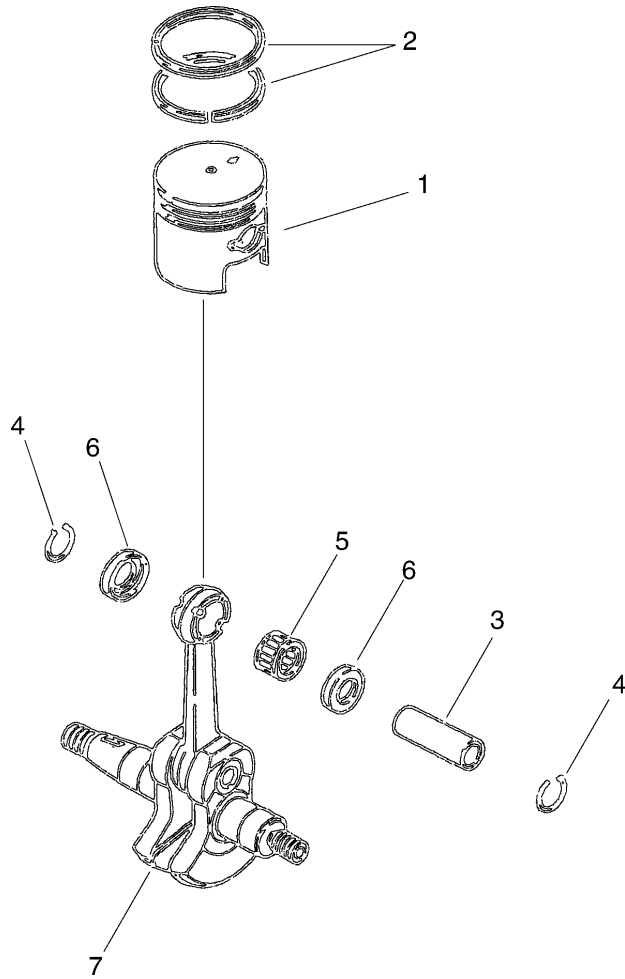

# EB500/STD 1

KEY	LV	PART NUMBER	Q'TY	DESCRIPTION	REMARKS
1		A130-001070	1	CYLINDER	
2		V100-000300	1	GASKET	
3		V203-000360	4	BOLT ADHESIVE	
4		A200-000400	1	INSULATOR	
5		V263-000260	2	NUT,5	
6		V103-000580	1	GASKET	
7		V203-001640	2	BOLT SW	
8		A030-000050	1	MUFFLER ASSY	
9	+	A310-000130	1	ARESTER	
10	+	A313-001150	1	TAIL PIPE	
11	+	V104-001010	1	GASKET PIPE	
12	+	91574-04012	3	SCREW PM SPW	
13		V104-001020	1	GASKET	
14		91100-06070	2	BOLT HSH	
15		900600-00006	2	WASHER 6	
16		V203-000820	1	BOLT SLPW	

# EB500/STD 2

KEY	LV	PART NUMBER	Q'TY	DESCRIPTION	REMARKS
1		P021-033430	1	CRANK CASE S COMP	
2	+	V592-000290	1	BEARING, BALL	
3	+	V508-000050	1	OIL SEAL	
4		P021-033440	1	CASE M COMP	
5	+	V592-000290	1	BEARING, BALL	
6	+	V508-000050	1	OIL SEAL	
7	+	V623-000060	2	ROLLER	
8		V203-000370	4	BOLT ADHESIVE	
9		V144-000190	1	SEAL	
10		V204-000280	4	BOLT ADHESIVE	
11		V204-000290	2	BOLT ADHESIVE	
12		V420-002160	1	CUSHION	
13		A190-000910	1	ENGINE COVER	
14		V109-000060	1	GASKET COVER	
15		V203-000380	4	BOLT ADHESIVE	
16		X505-003350	1	LABEL, CAUTION	

# EB500/STD 3

KEY	LV	PART NUMBER	Q'TY	DESCRIPTION	REMARKS
1		A100-000490	1	PISTON	
2		A101-000250	2	PISTON RING	
3		V609-000020	1	PISTON PIN	
4		V580-000040	2	SNAP RING	
5		V556-000020	1	BEARING SE	
6		V308-000060	2	THRUST WASHER	
7		A011-000660	1	CRANK SHAFT ASSY	

# EB500/STD 5

KEY	LV	PART NUMBER	Q'TY	DESCRIPTION	REMARKS
1		A409-000430	1	ROTOR	
2		93115-03010	1	KEY	
3		900503-00010	1	NUT 10 (3N *1.25)	
4		900605-00010	1	WASHER, SPRING 10	
5		A411-000550	1	COIL	
6		V144-000200	1	GROMMET	
7		V475-004840	1	TUBE	
8		V490-000460	1	CORD CLIP	
9		V485-001280	1	LEAD WIRE	
10		V135-000080	1	GROMMET	
11		A427-000030	1	PLUG CAP	
12		A426-000050	1	SPRING SPARK PLUG	
13		V203-000400	2	SCREW ADHESIVE	
14		159010-10130	1	PLUG, SPARK (BMR-6A)	