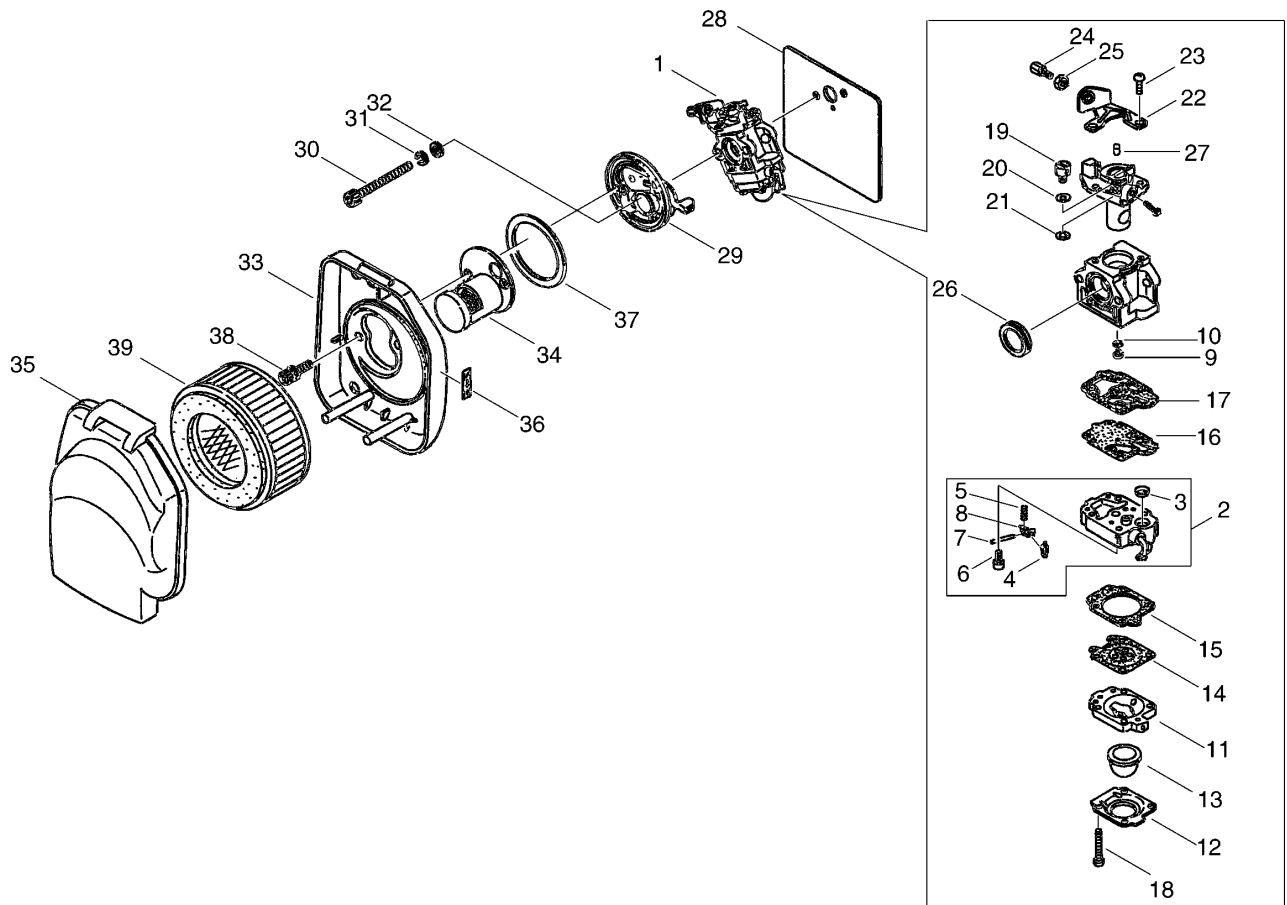

EB500/STD 7

KEY	LV	PART NUMBER	Q'TY	DESCRIPTION	REMARKS
25	+	123153-56430	2	NUT, ADJUSTER	
26	+	123143-12110	1	RING, PACKING	
27	+	P003-001940	1	WALBRO 88-265	
28		V103-000590	1	GASKET CABURETOR	
29		A221-000030	1	CHOKE COMP	
30		900105-05060	2	BOLT, H.S. 5*60	
31		900605-00005	2	WASHER, SPRING 5	
32		900600-00005	2	WASHER 5	
33		A225-000370	1	CLEANER BODY	
34		A239-000080	1	PIPE	
35		A232-000580	1	CLEANER COVER	
36		X506-000130	1	LABEL CHOKE	
37		V103-000600	1	GASKET	
38		V202-000150	2	BOLT SPW	
39		A226-000500	1	FILTER