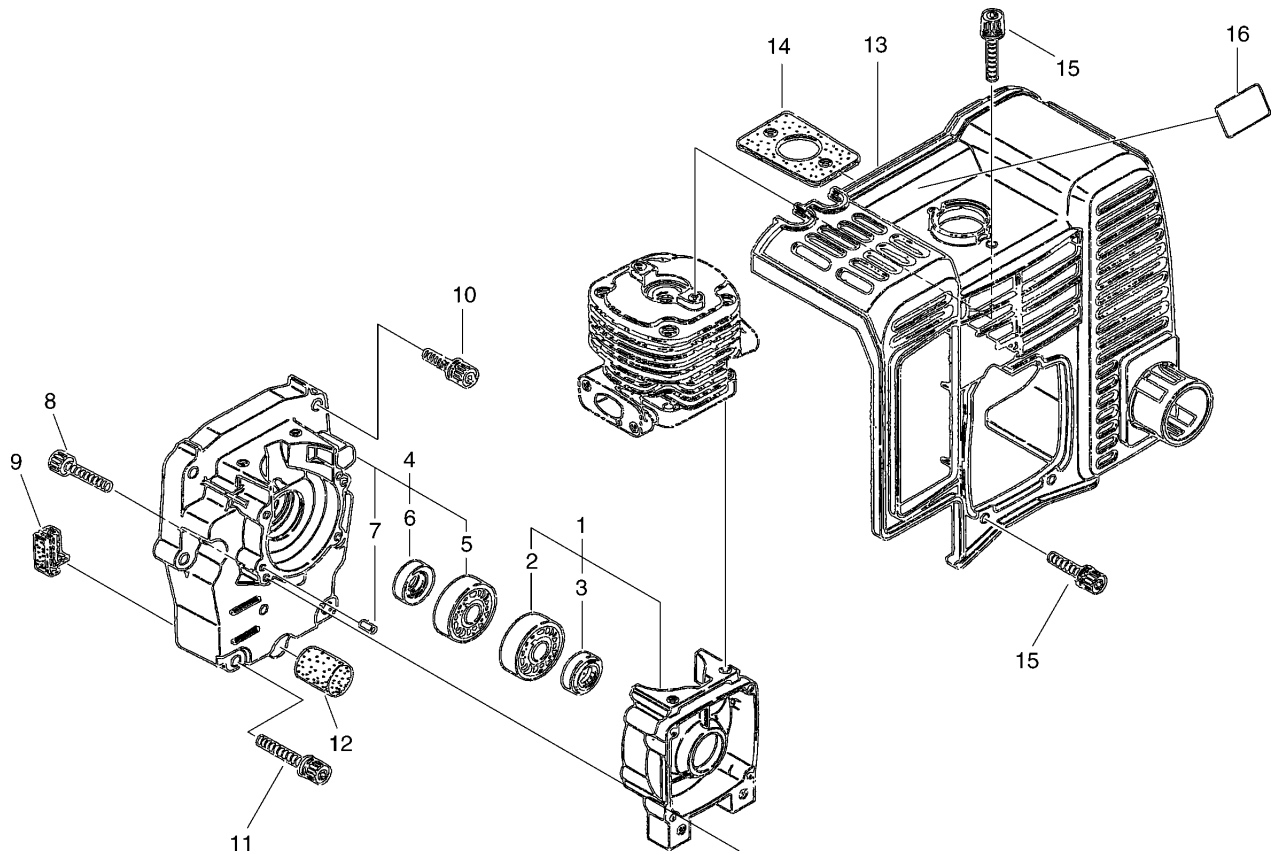

# EB500/STD 2

KEY	LV	PART NUMBER	Q'TY	DESCRIPTION	REMARKS
1		P021-033430	1	CRANK CASE S COMP	
2	+	V592-000290	1	BEARING, BALL	
3	+	V508-000050	1	OIL SEAL	
4		P021-033440	1	CASE M COMP	
5	+	V592-000290	1	BEARING, BALL	
6	+	V508-000050	1	OIL SEAL	
7	+	V623-000060	2	ROLLER	
8		V203-000370	4	BOLT ADHESIVE	
9		V144-000190	1	SEAL	
10		V204-000280	4	BOLT ADHESIVE	
11		V204-000290	2	BOLT ADHESIVE	
12		V420-002160	1	CUSHION	
13		A190-000910	1	ENGINE COVER	
14		V109-000060	1	GASKET COVER	
15		V203-000380	4	BOLT ADHESIVE	
16		X505-003350	1	LABEL, CAUTION	

# EB500/STD 3

KEY	LV	PART NUMBER	Q'TY	DESCRIPTION	REMARKS
1		A100-000490	1	PISTON	
2		A101-000250	2	PISTON RING	
3		V609-000020	1	PISTON PIN	
4		V580-000040	2	SNAP RING	
5		V556-000020	1	BEARING SE	
6		V308-000060	2	THRUST WASHER	
7		A011-000660	1	CRANK SHAFT ASSY	

# EB500/STD 4

KEY	LV	PART NUMBER	Q'TY	DESCRIPTION	REMARKS
1		E103-000820	1	VOLUTE CASE	
2		V402-000060	1	CUSHION	
3		900500-00006	1	NUT 6	
4		900605-00006	1	WASHER, SPRING 6	
5		V375-000590	1	COLLAR	
6		E103-000830	1	VOLUTE COVER	
7		V401-000180	2	CUSHION	
8		900500-00005	2	NUT 5	
9		900605-00005	2	WASHER, SPRING 5	
10		V303-000270	2	WASHER	
11		900500-00005	2	NUT 5	
12		V203-000390	9	BOLT TAPPING	
13		E104-000160	1	INTAKE COVER	
14		E162-000010	1	SLEEVE	
15		91371-03020	1	SCREW TAPPING	
16		V495-001250	1	RING	
17		V495-001260	1	RING	
18		91578-03025	2	SCREW PM	
19		E100-000140	1	FAN	
20		V204-000300	3	BOLT ADHESIVE	
21		900602-00006	3	WASHER 6	
22		E160-000140	1	BEND PIPE	
23		V495-001220	1	CLAMP	
24		E164-000100	1	FLEXIBLE PIPE	