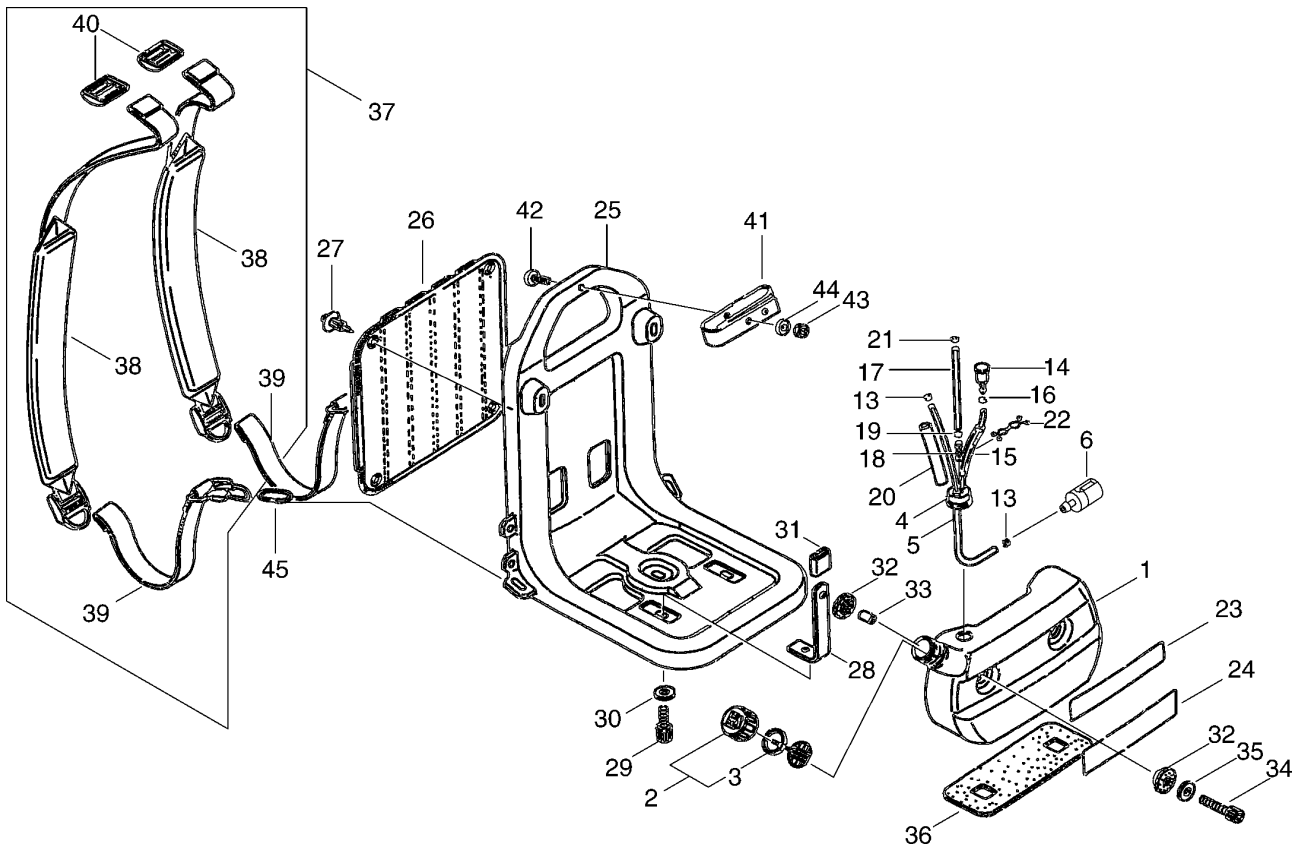

# EB500/STD 6

KEY	LV	PART NUMBER	Q'TY	DESCRIPTION	REMARKS
1		P021-035450	1	RECOIL STARETR	
2	+	A500-000650	1	STARTER CASE	
3	+	A506-000150	1	REEL	
4	+	A504-000060	1	RECOIL SPRING	
5	+	V253-000270	1	SCREW TAPPING	
6	+	A509-000190	1	ROPE	
7	+	A511-000160	1	STARTER KNOB	
8	+	A522-000040	1	STOPPER	
9	+	X504-002770	1	LABEL TRADE	
10		A052-000290	1	STARTER PULLY ASSY	
12	+	A514-000080	1	RATCHET	
13	+	V452-000430	1	RETURN SPRING	
14	+	V583-000140	1	RING	
15		V265-000130	1	NUT	
16		V202-000470	4	BOLT ADHESIVE	
17		V105-000030	1	GASKET STARTER	

# EB500/STD 7

KEY	LV	PART NUMBER	Q'TY	DESCRIPTION	REMARKS
1		A021-001990	1	CARBURETOR ASSY	
2	+	P003-003690	1	PUMP BODY ASSY	
3	++	K331-000030	1	SCREEN	
4	++	123137-19830	1	VALVE, INLET NEEDLE	
5	++	123122-05560	1	SPRING, METER. LEVER	
6	++	123139-05560	1	SCREW, M. LEVER PIN	
7	++	123138-03930	1	PIN, METERING LEVER	
8	++	123123-03930	1	LEVER, METERING	
9	+	P003-003460	1	MAIN JET	
10	+	123183-40630	1	O-RING	
11	+	123180-05560	1	BODY, AIR PURGE	
12	+	123142-05560	1	COVER, PRIMER PUMP	
13	+	123181-40630	1	PUMP, PRIMER	
14	+	123141-03930	1	DIAPHRAGM, METERING	
15	+	123140-05560	1	GASKET, M. DIAPHRAGM	
16	+	123112-40630	1	DIAPHRAGM, PUMP	
17	+	123125-40630	1	GASKET, PUMP	
18	+	123110-05560	4	SCREW, PUMP COVER	
19	+	123172-45130	1	SWIVEL	
20	+	123149-54230	1	WASHER	
21	+	123173-07930	1	CLIP	
22	+	123128-54230	1	BRACKET, IDLE ADJUST	
23	+	123114-40630	1	SCREW	
24	+	123161-56430	1	SCREW, ADJUSTER	

# EB500/STD 7

KEY	LV	PART NUMBER	Q'TY	DESCRIPTION	REMARKS
25	+	123153-56430	2	NUT, ADJUSTER	
26	+	123143-12110	1	RING, PACKING	
27	+	P003-001940	1	WALBRO 88-265	
28		V103-000590	1	GASKET CABURETOR	
29		A221-000030	1	CHOKE COMP	
30		900105-05060	2	BOLT, H.S. 5*60	
31		900605-00005	2	WASHER, SPRING 5	
32		900600-00005	2	WASHER 5	
33		A225-000370	1	CLEANER BODY	
34		A239-000080	1	PIPE	
35		A232-000580	1	CLEANER COVER	
36		X506-000130	1	LABEL CHOKE	
37		V103-000600	1	GASKET	
38		V202-000150	2	BOLT SPW	
39		A226-000500	1	FILTER	