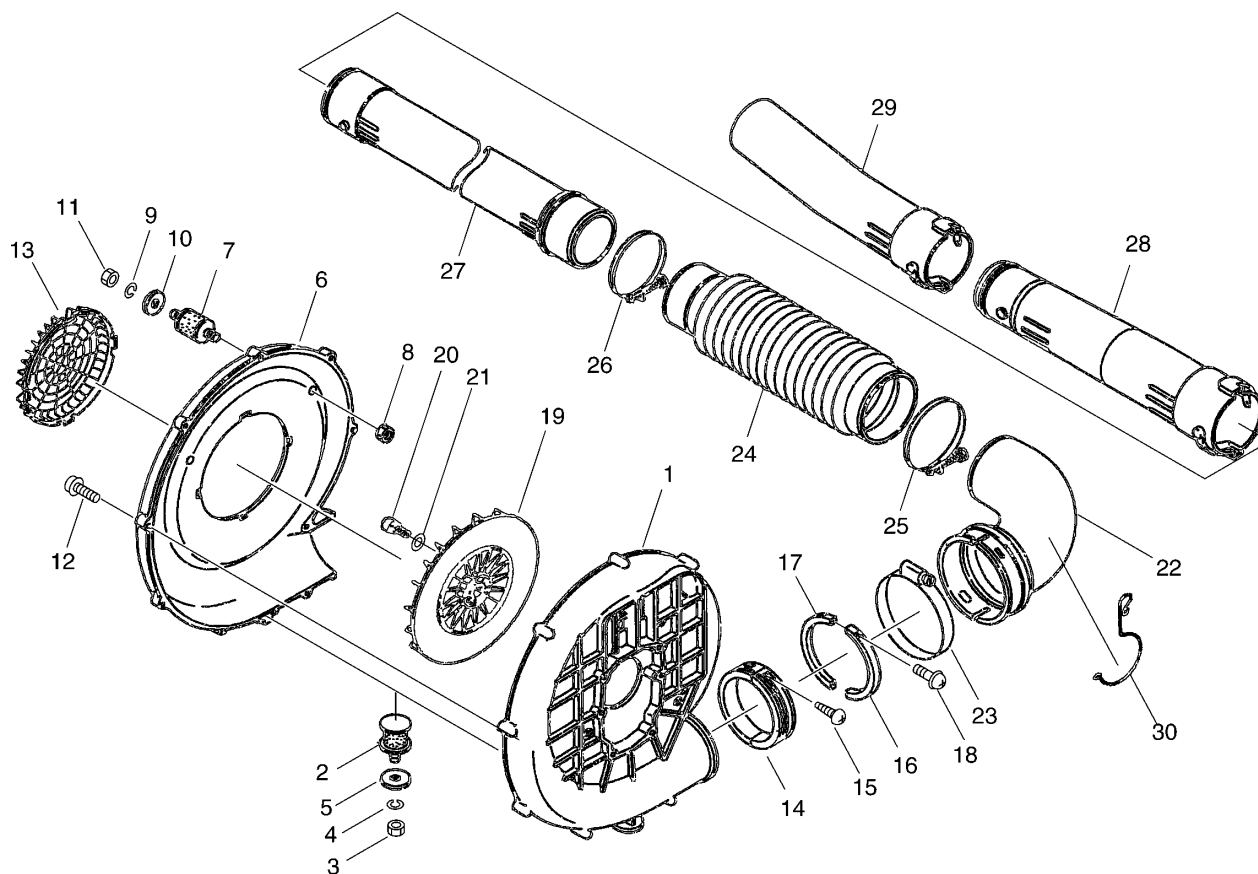

# EB500/STD 2

KEY	LV	PART NUMBER	Q'TY	DESCRIPTION	REMARKS
1		P021-033430	1	CRANK CASE S COMP	
2	+	V592-000290	1	BEARING, BALL	
3	+	V508-000050	1	OIL SEAL	
4		P021-033440	1	CASE M COMP	
5	+	V592-000290	1	BEARING, BALL	
6	+	V508-000050	1	OIL SEAL	
7	+	V623-000060	2	ROLLER	
8		V203-000370	4	BOLT ADHESIVE	
9		V144-000190	1	SEAL	
10		V204-000280	4	BOLT ADHESIVE	
11		V204-000290	2	BOLT ADHESIVE	
12		V420-002160	1	CUSHION	
13		A190-000910	1	ENGINE COVER	
14		V109-000060	1	GASKET COVER	
15		V203-000380	4	BOLT ADHESIVE	
16		X505-003350	1	LABEL, CAUTION	

# EB500/STD 3

KEY	LV	PART NUMBER	Q'TY	DESCRIPTION	REMARKS
1		A100-000490	1	PISTON	
2		A101-000250	2	PISTON RING	
3		V609-000020	1	PISTON PIN	
4		V580-000040	2	SNAP RING	
5		V556-000020	1	BEARING SE	
6		V308-000060	2	THRUST WASHER	
7		A011-000660	1	CRANK SHAFT ASSY	

# EB500/STD 4

KEY	LV	PART NUMBER	Q'TY	DESCRIPTION	REMARKS
1		E103-000820	1	VOLUTE CASE	
2		V402-000060	1	CUSHION	
3		900500-00006	1	NUT 6	
4		900605-00006	1	WASHER, SPRING 6	
5		V375-000590	1	COLLAR	
6		E103-000830	1	VOLUTE COVER	
7		V401-000180	2	CUSHION	
8		900500-00005	2	NUT 5	
9		900605-00005	2	WASHER, SPRING 5	
10		V303-000270	2	WASHER	
11		900500-00005	2	NUT 5	
12		V203-000390	9	BOLT TAPPING	
13		E104-000160	1	INTAKE COVER	
14		E162-000010	1	SLEEVE	
15		91371-03020	1	SCREW TAPPING	
16		V495-001250	1	RING	
17		V495-001260	1	RING	
18		91578-03025	2	SCREW PM	
19		E100-000140	1	FAN	
20		V204-000300	3	BOLT ADHESIVE	
21		900602-00006	3	WASHER 6	
22		E160-000140	1	BEND PIPE	
23		V495-001220	1	CLAMP	
24		E164-000100	1	FLEXIBLE PIPE	