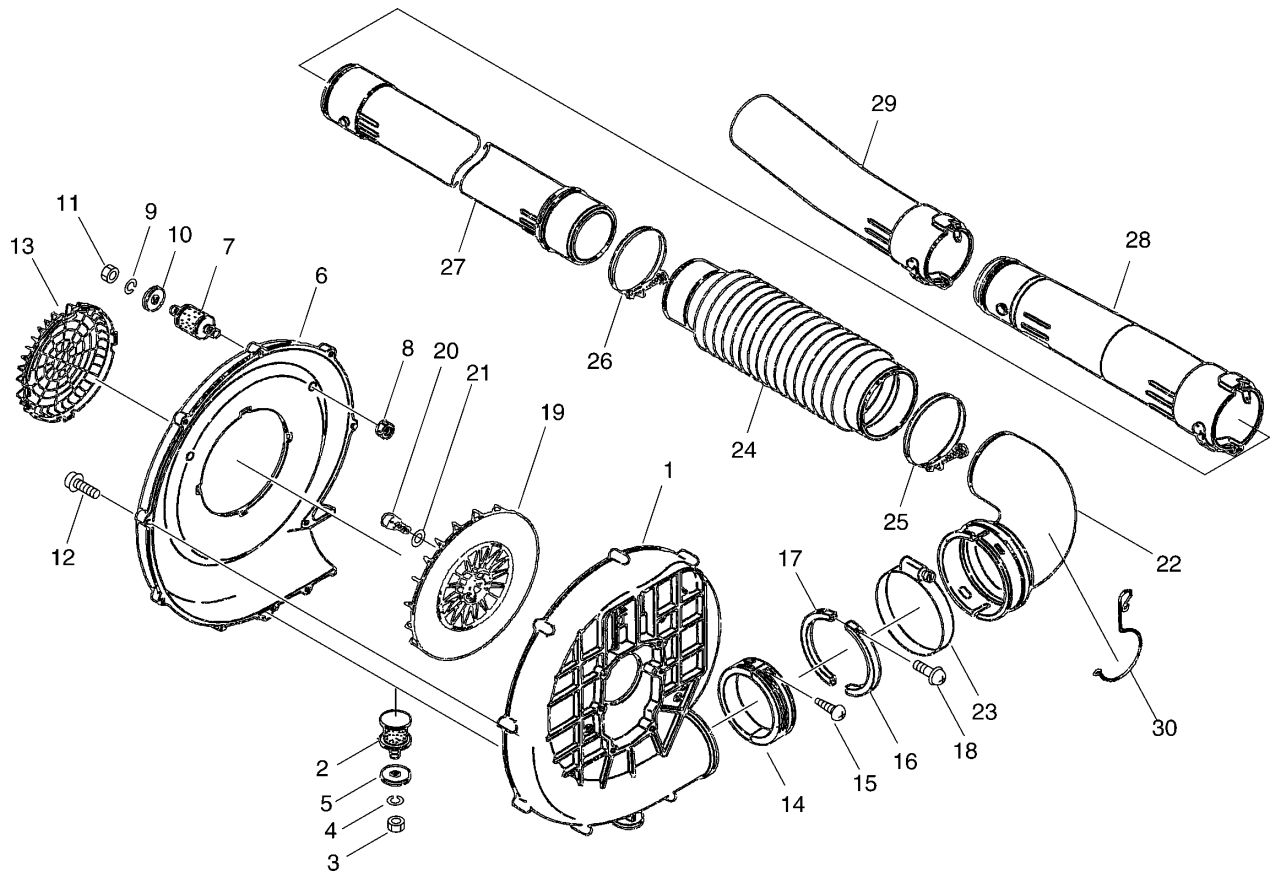

EB500/STD 4

KEY	LV	PART NUMBER	Q'TY	DESCRIPTION	REMARKS
25		V495-001230	1	CLAMP	
26		V495-001240	1	CLAMP	
27		E165-000450	1	JOINT PIPE	
28		E165-000460	1	PIPE	
29		E165-000470	1	NOZZLE	
30		V490-000470	1	CLAMP