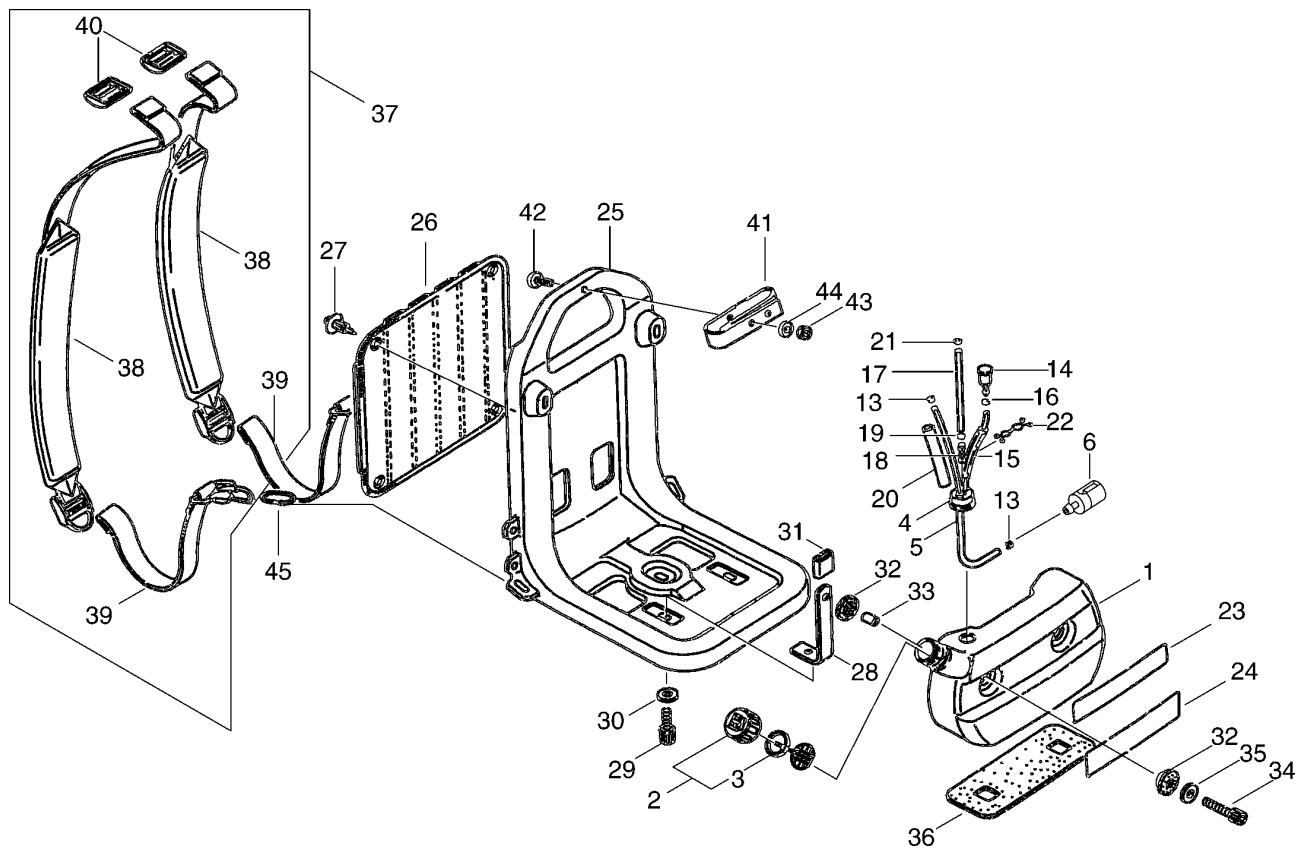

EB500/STD 8

KEY	LV	PART NUMBER	Q'TY	DESCRIPTION	REMARKS
31		V420-002170	2	CUSHION	
32		V420-002180	4	CUSHION	
33		V354-000220	2	COLLAR	
34		V204-000320	2	BOLT SW	
35		V354-000230	2	COLLAR	
36		V420-002190	1	CUSHION	
37		C061-000270	2	BAND ASSY	
38	+	C640-000010	2	BAND	
39	+	C640-000020	2	BAND	
40	+	C645-000000	2	BUCKLE	
41		C624-000050	1	BAND	
42		91316-06030	1	SCREW	
43		V264-000150	1	LOCK NUT	
44		V375-000590	1	COLLAR	
45		C646-000070	2	RING