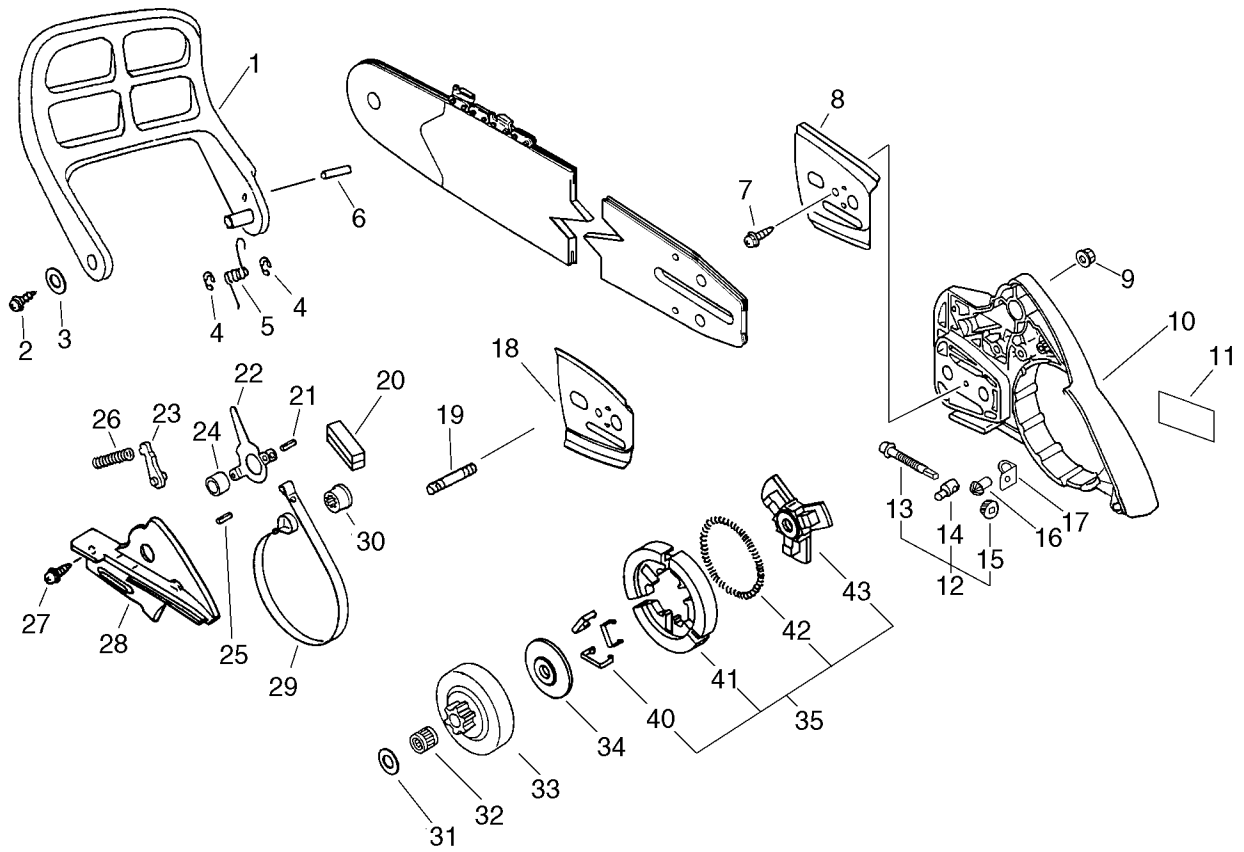

CLUTCH, CHAIN BRAKE ASSEMBLY

CS-3500

KEY		PART NUMBER	QTY	DESCRIPTION
		C032000020	1	BRAKE,ASM CHAIN
1		C320000000	1	LEVER,BRAKE
2		90025304012	1	SCREW
3		17721404630	1	WASHER
4		90070000008	2	E-RING 8
5		43312260930	1	SPRING, BRAKE
6		90033030120	1	PIN
7		90025304010	1	SCREW 4*10
8		43301260930	1	PLATE, GUIDE
9		43301903933	2	NUT, FLANGE 6
10	+	43301060931	1	GUARD, SPROCKET
11		X502000000	1	LABEL,ECHO
12		P021000061	1	TENSIONER,CHAIN ASY
13	+	V203000020	1	BOLT,5
14	+	C309000030	1	TENSIONER,CHAIN
15	+	V651000010	1	GEAR,BEVEL
16		V651000000	1	GEAR,BEVEL
17		V150000030	1	PLATE,EYE
18		43301360930	1	PLATE, GUIDE
19		43301103931	2	STUD, GUIDE BAR
20	+	43331232630	1	COVER, SEAL
21	+	90033040088	1	ROLLER 4*8.8
22	+	43311760930	1	CONNECTOR, BRAKE
23	+	43320935430	1	STOPPER, BRAKE
24	+	43311635430	1	SPACER 8
25	+	90034225012	1	PIN, SPRING 2.5*12
26	+	43312235430	1	SPRING, BRAKE
27	+	90025304012	3	SCREW
28	+	43331060930	1	COVER, BRAKE BS
29	+	43312360930	1	BAND, BRAKE
30	+	43314235430	1	ADJUSTER, BRAKE
31		17501439130	1	WASHER, CLUTCH
32		17501235630	1	BEARING, NEEDLE
33		17500539131	1	DRUM, CLUTCH 3/8
34		17501939430	1	PLATE, CLUTCH
35		A056000010	1	CLUTCH
40	+	17502259530	3	SPRING,FLAT
41	+	P021000270	1	CLUTCH SHOE SET
42	+	17501839430	1	SPRING, CLUTCH
43	+	A552000000	1	HUB,CLUTCH