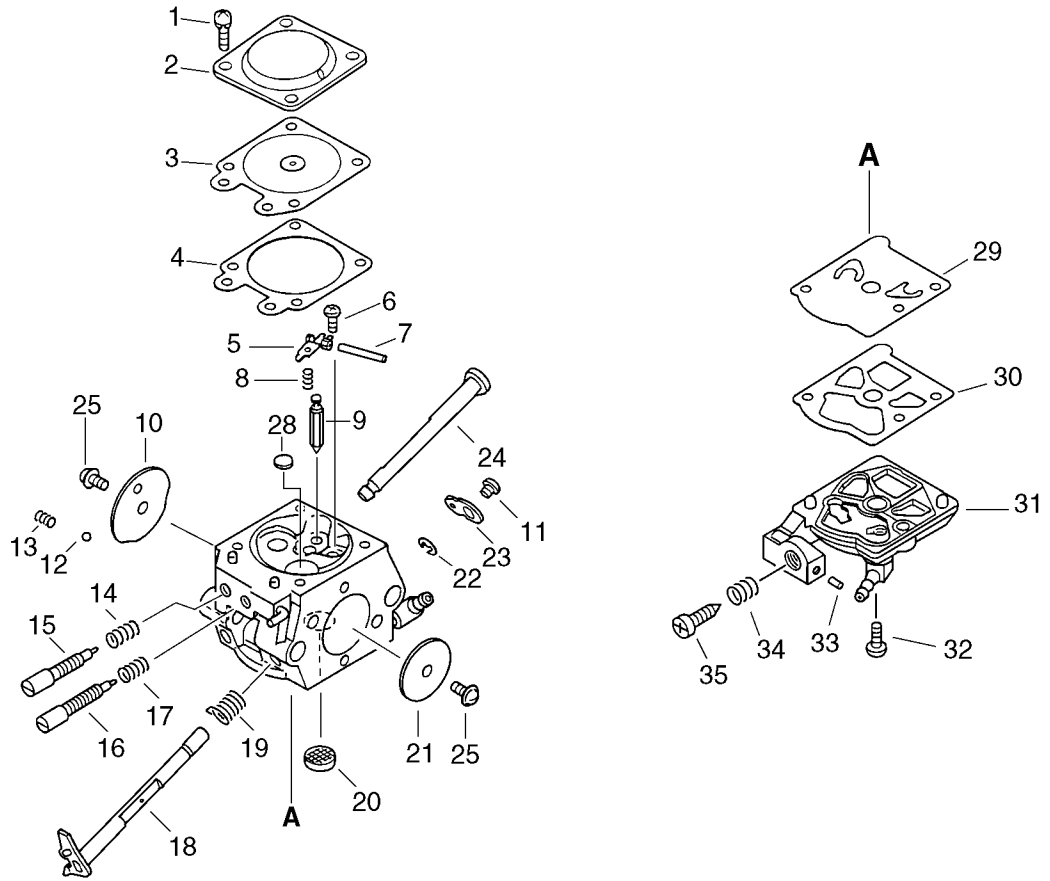

CARBURETOR

CS-3500

KEY		PART NUMBER	QTY	DESCRIPTION
		12300060930	1	CARBURETOR ASSY
1	+	12313002960	4	SCREW
2	+	12314203930	1	COVER, M. DIAPHRAGM
3	+	12314103930	1	DIAPHRAGM, METERING
4	+	12314003930	1	GASKET, M. DIAPHRAGM
5	+	12312303930	1	LEVER, METERING
6	+	12313903930	1	SCREW, M. LEVER PIN
7	+	12313803930	1	PIN, METERING LEVER
8	+	12312239330	1	SPRING, METER. LEVER
9	+	12313719830	1	VALVE, INLET NEEDLE
10	+	12313235430	1	VALVE, CHOKE
11	+	12311403930	1	SCREW
12	+	12313610630	1	BALL, CHOKE FRICTION
13	+	12313510630	1	SPRING, CHOKE FRICT.
14	+	12311922130	1	SPRING, NEEDLE
15	+	12312010860	1	NEEDLE, HIGH SPEED
16	+	12311838330	1	NEEDLE, IDLE
17	+	12312122130	1	SPRING, NEEDLE
18	+	12311737330	1	SHAFT, THROTTLE
19	+	12311337530	1	SPRING, THROTTLE RTN
20	+	12312610631	1	SCREEN, INLET
21	+	12311603930	1	VALVE, THROTTLE
22	+	12312715030	1	RING
23	+	12315038330	1	LEVER, THROTTLE
24	+	12313135430	1	SHAFT, CHOKE
25	+	12311438830	2	SCREW
28	+	12314610631	1	PLUG, WELCH
29	+	12311215030	1	DIAPHRAGM, FUEL PUMP
30	+	12312515030	1	GASKET, FUEL PUMP
31	+	12312438330	1	COVER, FUEL PUMP
32	+	12311003930	1	SCREW, PUMP COVER
33	+	12317815030	1	PLUG, FRICTION
34	+	12313304260	1	SPRING, IDLE ADJUST
35	+	12313404260	1	SCREW, IDLE ADJUST