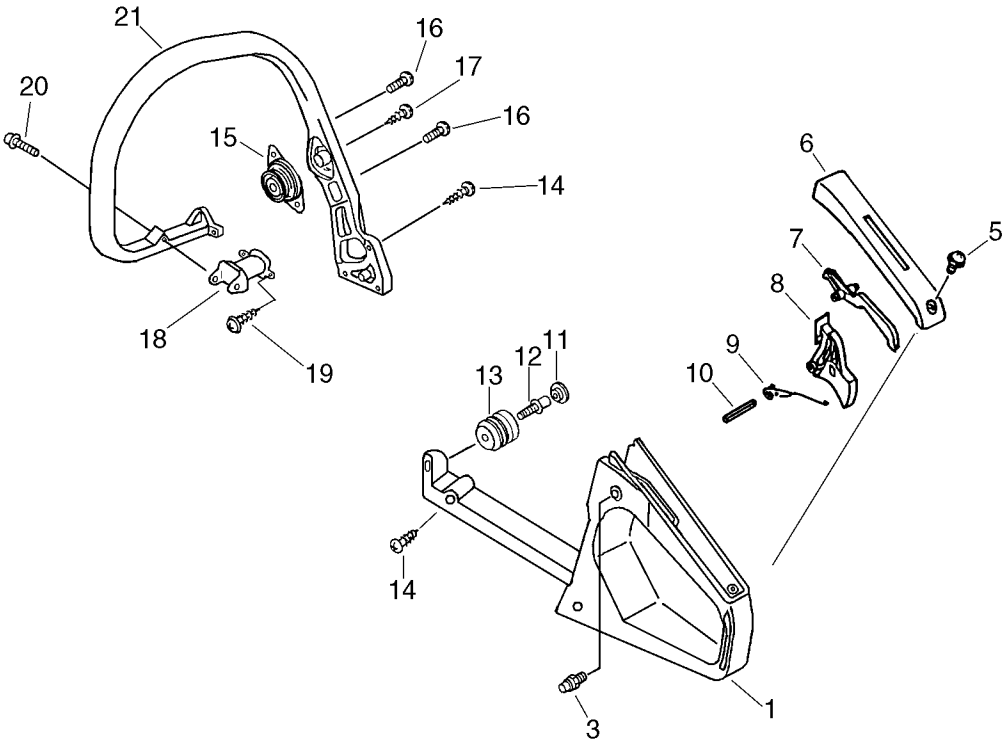

## IGNITION, STARTER ASSEMBLY

CS-3500

KEY	PART NUMBER	QTY	DESCRIPTION
1	15111204630	1	BUSHING
2	15911860930	1	GUIDE, CORD
3	15901010230	1	PLUG, SPARK (BPMR-7A
4	15901103432	1	COIL, SPARK PLUG CAP
5	15901201620	1	CAP, SPARK PLUG
6	15662660930	1	COIL, IGNITION
7	90023805025	2	SCREW 5*25
8	16201060930	1	LEAD
9	16202152130	1	LEAD
10	15011716430	2	SPACER
11	16340035430	1	SWITCH, IGNITION
12	90051500008	1	NUT, FLANGE 8
13	17723435430	2	SPRING, RETURN
14	17724704630	2	SPACER, RATCHET
15	A514000000	2	PAWL
16	90060300005	2	WASHER 5
17	90021605012	2	SCREW 5*12
18	10151160930	1	COVER, FAN BL
19	17720060931	1	STARTER, RECOIL
20	+ 17723644330	1	SCREW
22	+ 17722660930	1	ROPE, STARTER
23	+ 17721560930	1	DRUM, STARTER
24	+ 17720360930	1	SPRING KIT, REWIND
26	+ P022001320	1	GRIP, STARTER
27	90025604016	4	SCREW 4*16
28	89011849330	1	LABEL, ECHO
30	15680060930	1	ROTOR, MAGNETO
31	15011204930	1	BUSHING
32	16811460930	1	TERMINAL, LEAD