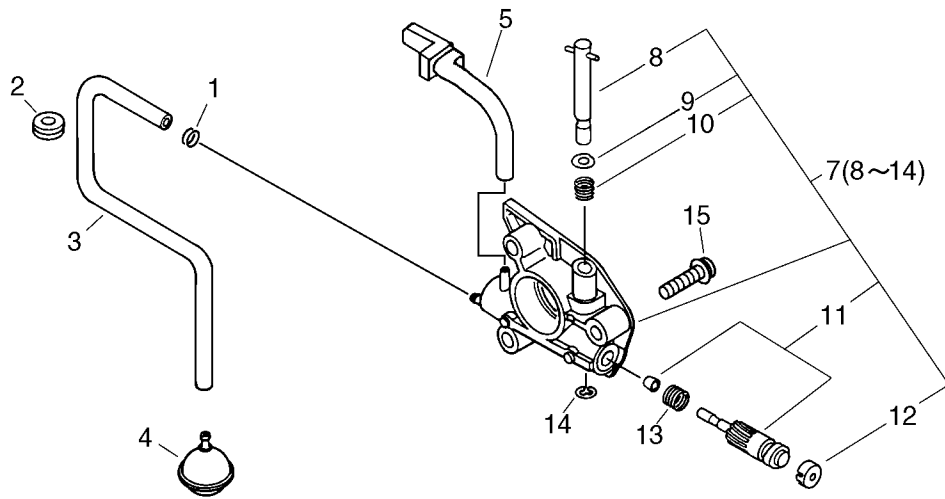

**HANDLE, THROTTLE CONTROL****CS-3500**

<b>KEY</b>	<b>PART NUMBER</b>	<b>QTY</b>	<b>DESCRIPTION</b>
1	35111060932	1	HANDLE, REAR
3	17830237930	1	LATCH, THROTTLE
5	90025304012	1	SCREW
6	35115535430	1	COVER, HANDLE (BL)
7	17809037930	1	LOCKOUT, T. CONTROL
8	C450000000	1	TRIGGER, THROTTLE
9	17804335430	1	SPRING, THR.RETURN
10	90034540030	1	PIN, SPRING 4*30SUS
11	10091819830	1	CAP, CUSHION
12	10091535430	1	SCREW
13	10091060030	1	CUSHION
14	90025305020	4	SCREW 5*20
15	10092235430	1	CUSHION, REARE HANDLE
16	90023804016	2	SCREW 4*16
17	90025305016	1	SCREW
18	35110560930	1	CUSHION
19	90025304012	2	SCREW
20	90023804022	1	SCREW 4*22
21	35160660931	1	HANDLE, FRONT

## CLUTCH, CHAIN BRAKE ASSEMBLY

CS-3500

KEY		PART NUMBER	QTY	DESCRIPTION
		C032000020	1	BRAKE,ASM CHAIN
1		C320000000	1	LEVER,BRAKE
2		90025304012	1	SCREW
3		17721404630	1	WASHER
4		90070000008	2	E-RING 8
5		43312260930	1	SPRING, BRAKE
6		90033030120	1	PIN
7		90025304010	1	SCREW 4*10
8		43301260930	1	PLATE, GUIDE
9		43301903933	2	NUT, FLANGE 6
10	+	43301060931	1	GUARD, SPROCKET
11		X502000000	1	LABEL,ECHO
12		P021000061	1	TENSIONER,CHAIN ASY
13	+	V203000020	1	BOLT,5
14	+	C309000030	1	TENSIONER,CHAIN
15	+	V651000010	1	GEAR,BEVEL
16		V651000000	1	GEAR,BEVEL
17		V150000030	1	PLATE,EYE
18		43301360930	1	PLATE, GUIDE
19		43301103931	2	STUD, GUIDE BAR
20	+	43331232630	1	COVER, SEAL
21	+	90033040088	1	ROLLER 4*8.8
22	+	43311760930	1	CONNECTOR, BRAKE
23	+	43320935430	1	STOPPER, BRAKE
24	+	43311635430	1	SPACER 8
25	+	90034225012	1	PIN, SPRING 2.5*12
26	+	43312235430	1	SPRING, BRAKE
27	+	90025304012	3	SCREW
28	+	43331060930	1	COVER, BRAKE BS
29	+	43312360930	1	BAND, BRAKE
30	+	43314235430	1	ADJUSTER, BRAKE
31		17501439130	1	WASHER, CLUTCH
32		17501235630	1	BEARING, NEEDLE
33		17500539131	1	DRUM, CLUTCH 3/8
34		17501939430	1	PLATE, CLUTCH
35		A056000010	1	CLUTCH
40	+	17502259530	3	SPRING,FLAT
41	+	P021000270	1	CLUTCH SHOE SET
42	+	17501839430	1	SPRING, CLUTCH
43	+	A552000000	1	HUB,CLUTCH