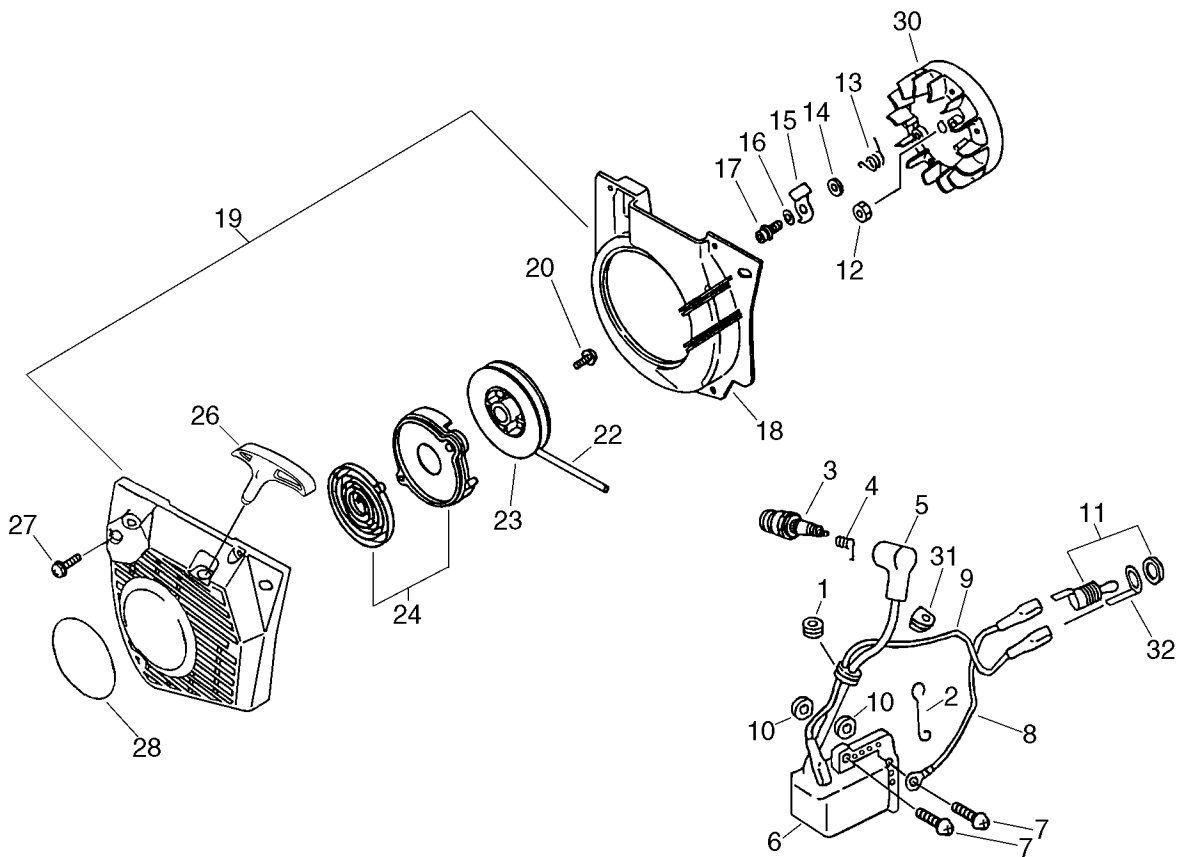

IGNITION, STARTER ASSEMBLY

CS-3500

KEY	PART NUMBER	QTY	DESCRIPTION
1	15111204630	1	BUSHING
2	15911860930	1	GUIDE, CORD
3	15901010230	1	PLUG, SPARK (BPMR-7A
4	15901103432	1	COIL, SPARK PLUG CAP
5	15901201620	1	CAP, SPARK PLUG
6	15662660930	1	COIL, IGNITION
7	90023805025	2	SCREW 5*25
8	16201060930	1	LEAD
9	16202152130	1	LEAD
10	15011716430	2	SPACER
11	16340035430	1	SWITCH, IGNITION
12	90051500008	1	NUT, FLANGE 8
13	17723435430	2	SPRING, RETURN
14	17724704630	2	SPACER, RATCHET
15	A514000000	2	PAWL
16	90060300005	2	WASHER 5
17	90021605012	2	SCREW 5*12
18	10151160930	1	COVER, FAN BL
19	17720060931	1	STARTER, RECOIL
20	+ 17723644330	1	SCREW
22	+ 17722660930	1	ROPE, STARTER
23	+ 17721560930	1	DRUM, STARTER
24	+ 17720360930	1	SPRING KIT, REWIND
26	+ P022001320	1	GRIP, STARTER
27	90025604016	4	SCREW 4*16
28	89011849330	1	LABEL, ECHO
30	15680060930	1	ROTOR, MAGNETO
31	15011204930	1	BUSHING
32	16811460930	1	TERMINAL, LEAD