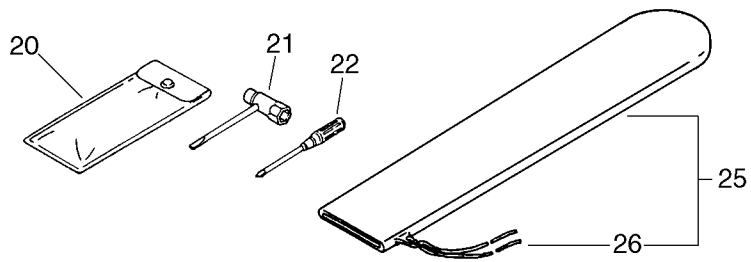

**HANDLE, THROTTLE CONTROL****CS-3500**

<b>KEY</b>	<b>PART NUMBER</b>	<b>QTY</b>	<b>DESCRIPTION</b>
1	35111060932	1	HANDLE, REAR
3	17830237930	1	LATCH, THROTTLE
5	90025304012	1	SCREW
6	35115535430	1	COVER, HANDLE (BL)
7	17809037930	1	LOCKOUT, T. CONTROL
8	C450000000	1	TRIGGER, THROTTLE
9	17804335430	1	SPRING, THR.RETURN
10	90034540030	1	PIN, SPRING 4*30SUS
11	10091819830	1	CAP, CUSHION
12	10091535430	1	SCREW
13	10091060030	1	CUSHION
14	90025305020	4	SCREW 5*20
15	10092235430	1	CUSHION, REARE HANDLE
16	90023804016	2	SCREW 4*16
17	90025305016	1	SCREW
18	35110560930	1	CUSHION
19	90025304012	2	SCREW
20	90023804022	1	SCREW 4*22
21	35160660931	1	HANDLE, FRONT

## CLUTCH, CHAIN BRAKE ASSEMBLY

CS-3500

KEY		PART NUMBER	QTY	DESCRIPTION
		C032000020	1	BRAKE,ASM CHAIN
1		C320000000	1	LEVER,BRAKE
2		90025304012	1	SCREW
3		17721404630	1	WASHER
4		90070000008	2	E-RING 8
5		43312260930	1	SPRING, BRAKE
6		90033030120	1	PIN
7		90025304010	1	SCREW 4*10
8		43301260930	1	PLATE, GUIDE
9		43301903933	2	NUT, FLANGE 6
10	+	43301060931	1	GUARD, SPROCKET
11		X502000000	1	LABEL,ECHO
12		P021000061	1	TENSIONER,CHAIN ASY
13	+	V203000020	1	BOLT,5
14	+	C309000030	1	TENSIONER,CHAIN
15	+	V651000010	1	GEAR,BEVEL
16		V651000000	1	GEAR,BEVEL
17		V150000030	1	PLATE,EYE
18		43301360930	1	PLATE, GUIDE
19		43301103931	2	STUD, GUIDE BAR
20	+	43331232630	1	COVER, SEAL
21	+	90033040088	1	ROLLER 4*8.8
22	+	43311760930	1	CONNECTOR, BRAKE
23	+	43320935430	1	STOPPER, BRAKE
24	+	43311635430	1	SPACER 8
25	+	90034225012	1	PIN, SPRING 2.5*12
26	+	43312235430	1	SPRING, BRAKE
27	+	90025304012	3	SCREW
28	+	43331060930	1	COVER, BRAKE BS
29	+	43312360930	1	BAND, BRAKE
30	+	43314235430	1	ADJUSTER, BRAKE
31		17501439130	1	WASHER, CLUTCH
32		17501235630	1	BEARING, NEEDLE
33		17500539131	1	DRUM, CLUTCH 3/8
34		17501939430	1	PLATE, CLUTCH
35		A056000010	1	CLUTCH
40	+	17502259530	3	SPRING,FLAT
41	+	P021000270	1	CLUTCH SHOE SET
42	+	17501839430	1	SPRING, CLUTCH
43	+	A552000000	1	HUB,CLUTCH