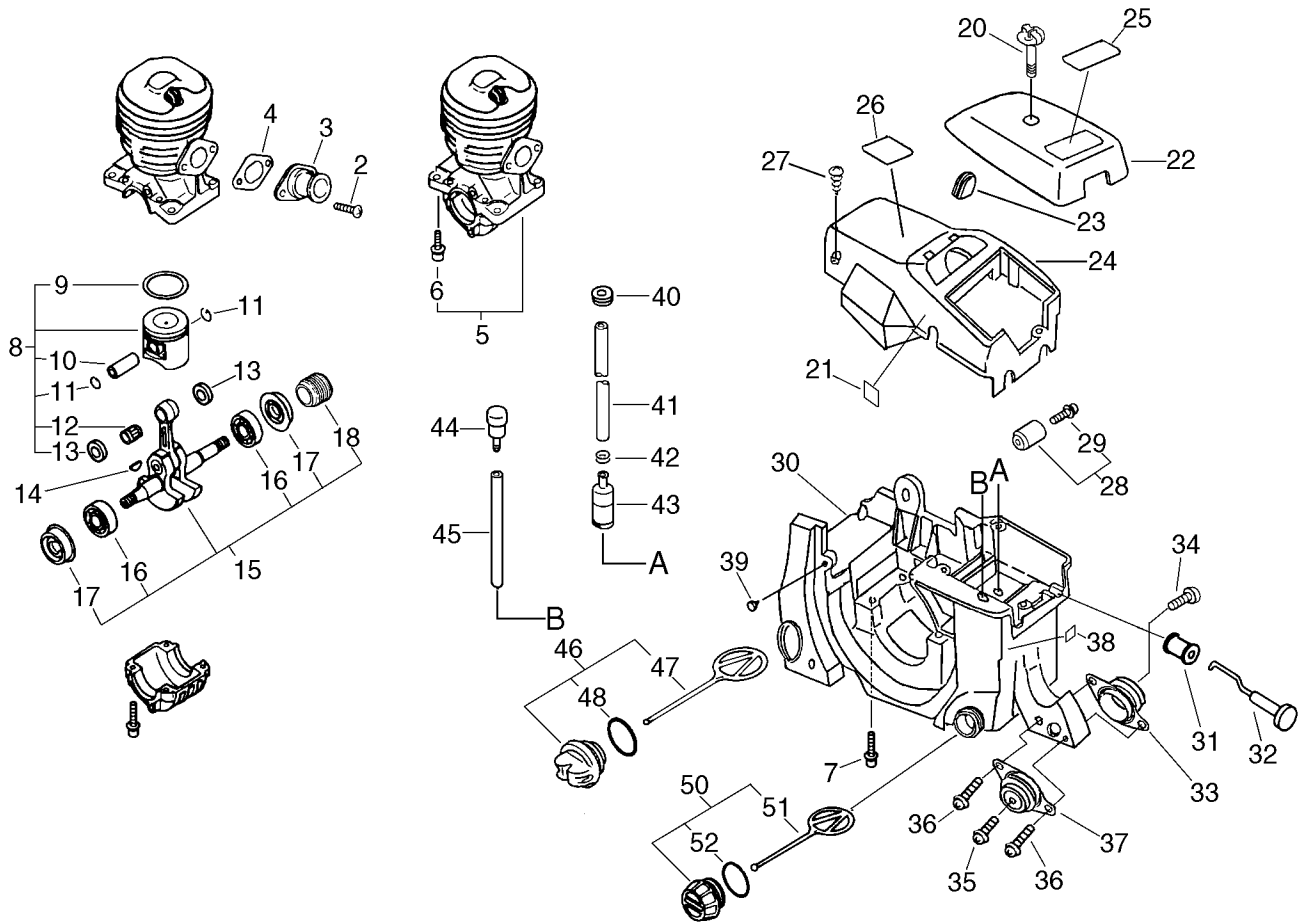

ENGINE, CRANKCASE, ENGINE COVER

CS-3500

KEY	PART NUMBER	QTY	DESCRIPTION
2	90023805012	2	SCREW 5*12
3	13051039932	1	ADAPTER, INTAKE
4	13001639930	1	GASKET, INTAKE
5	P021000802	1	CRANKCASE SET
6	+ 90016205022	4	BOLT, H.S. 5*22
7	90016205030	4	BOLT, H.S. 5*30
8	10000060930	1	PISTON KIT
9	+ 10001101110	1	RING, PISTON
10	+ 10001315330	1	PIN, PISTON
11	+ 10001504630	2	CIRCLIP, PISTON PIN
12	+ 10001222330	1	BEARING, NEEDLE
13	+ 10001460930	2	SPACER, PISTON PIN
14	10014212330	1	KEY, WOODRUFF
15	10010160931	1	CRANKSHAFT ASY
16	+ 9403536201	2	BEARING BALL
17	+ 10021338330	2	OILSEAL
18	+ 43706335630	1	GEAR, WORM
20	A235000010	1	KNOB,CLEANER LID
21	89063138130	1	LABEL, CAUTION
22	A232000010	1	LID,CLEANER
23	13033832430	1	PLUG, COVER
24	10151460932	1	COVER, CYLINDER
25	X503000270	1	LABEL,MODEL
26	89034539230	1	LABEL,CAUTION
27	90025604016	3	SCREW 4*16
28	43300060930	1	CATCHER KIT, CHAIN
29	+ 90025305020	1	SCREW 5*20
30	10400560932	1	COVER,ENGINE
31	17881060930	1	GROMMET, CHOKE
32	17851038330	1	ROD, CHOKE
33	10090535430	1	CUSHION
34	90023805025	1	SCREW 5*25
35	90023805014	1	SCREW 5*14
36	90023804022	2	SCREW 4*22
37	10090536030	1	CUSHION
38	89015739130	1	LABEL, SWITCH
39	43611413930	1	VALVE, CHECK
40	13211504920	1	GROMMET
41	13201038331	1	PIPE
42	13201326630	1	CLIP
43	13120514930	1	STRAINER,FUEL
44	13130056430	1	VALVE, CHECK
45	13201252030	1	PIPE 3*5*50